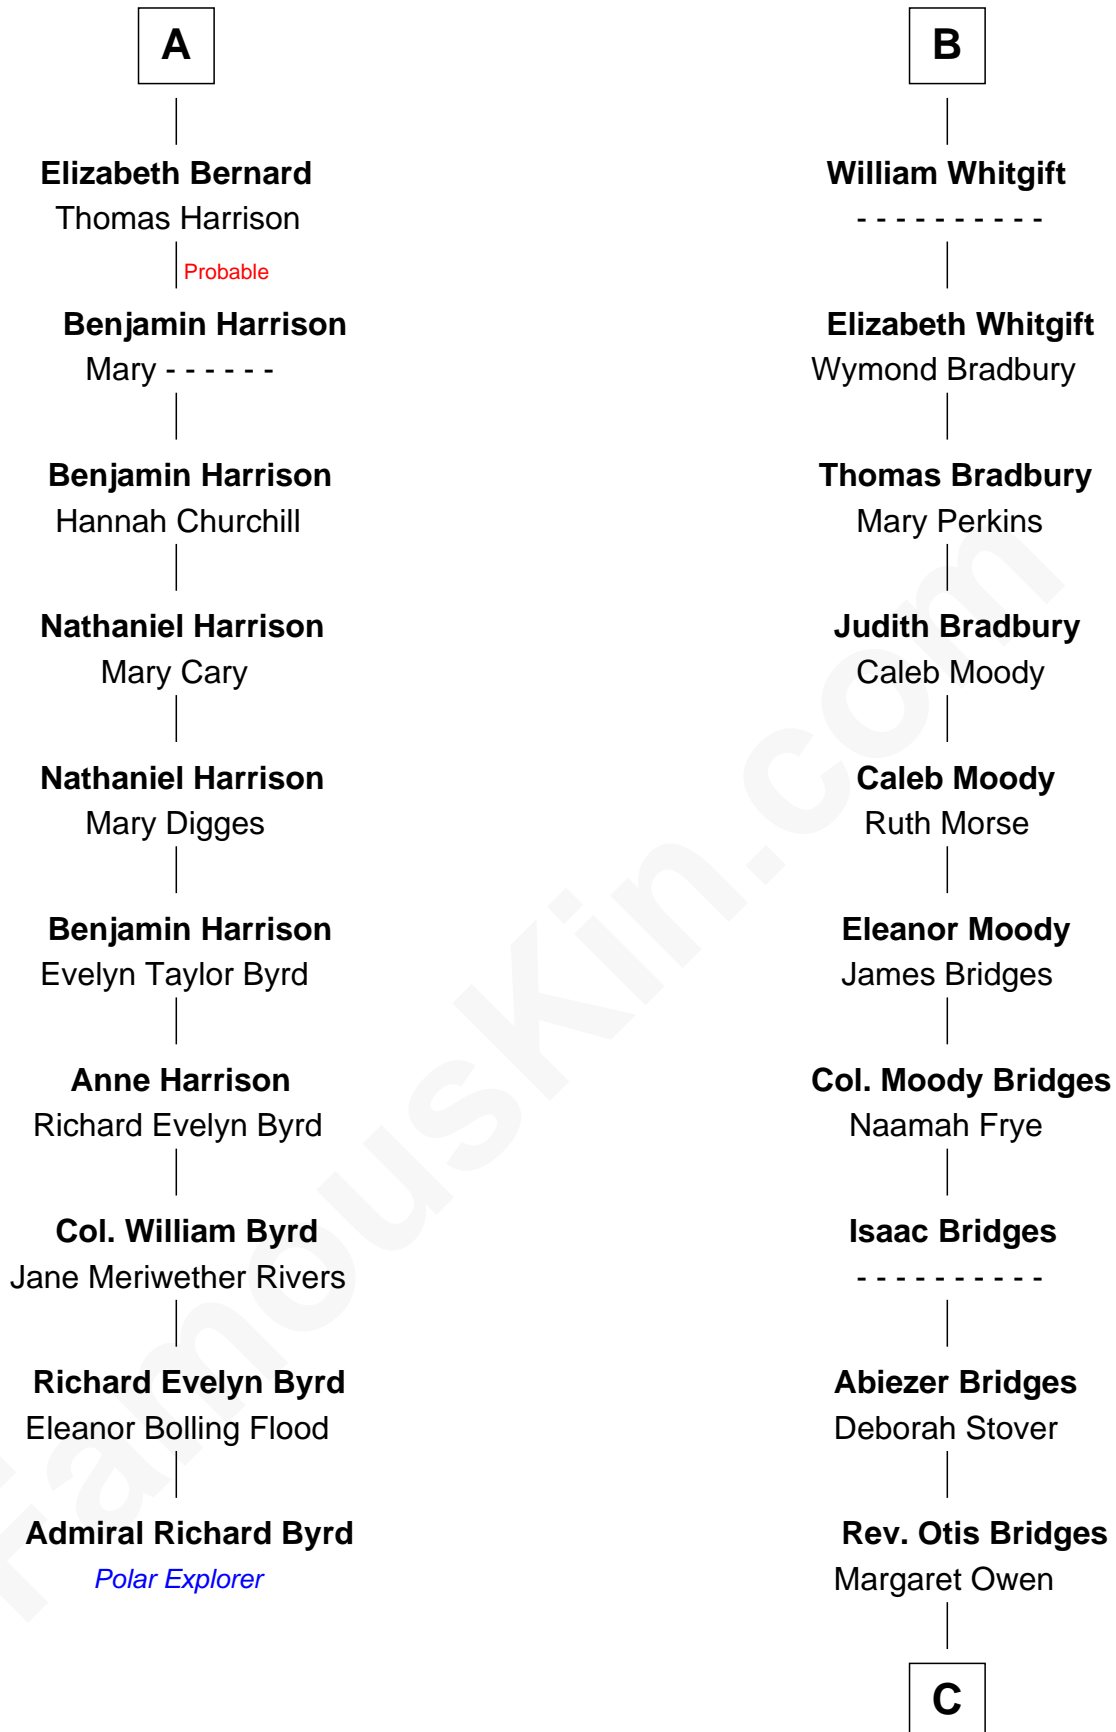

FamousKin.com
Relationship Chart of
Admiral Richard Byrd
Polar Explorer

16th cousin 3 times removed of

Owen Brewster
54th Governor of Maine

C

Owen W. Bridges

Lydia A. -----

Carrie S. Bridges

William Edmund Brewster

Owen Brewster

54th Governor of Maine

FamousKin.com