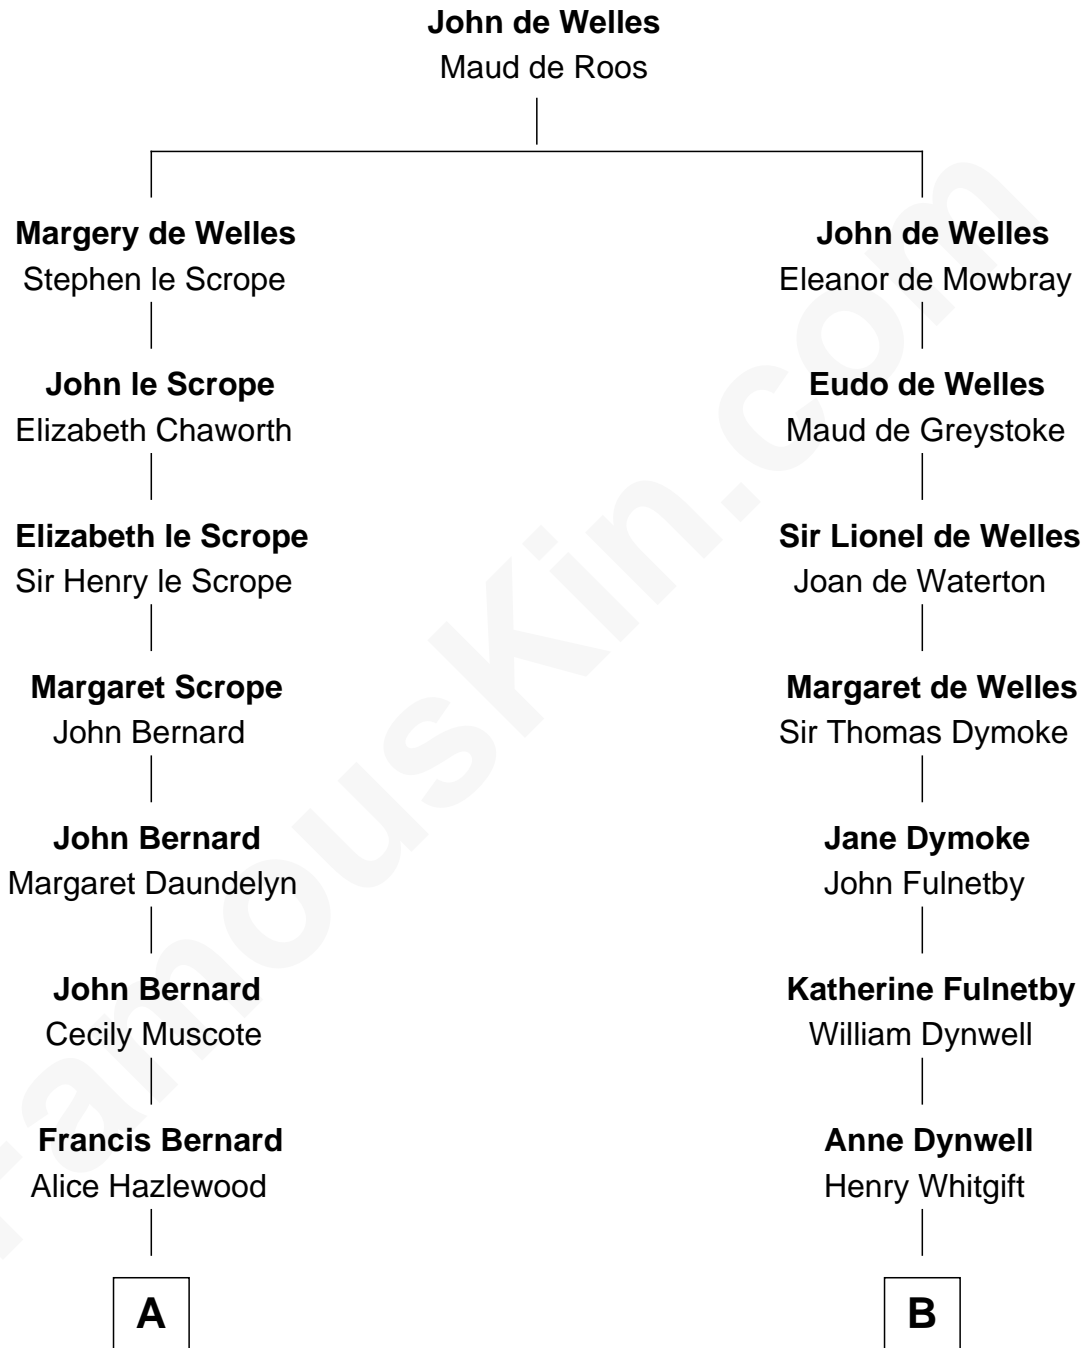

FamousKin.com
Relationship Chart of
Admiral Richard Byrd
Polar Explorer

16th cousin 3 times removed of

Owen Brewster
54th Governor of Maine

C

Owen W. Bridges

Lydia A. -----

Carrie S. Bridges

William Edmund Brewster

Owen Brewster

54th Governor of Maine

FamousKin.com