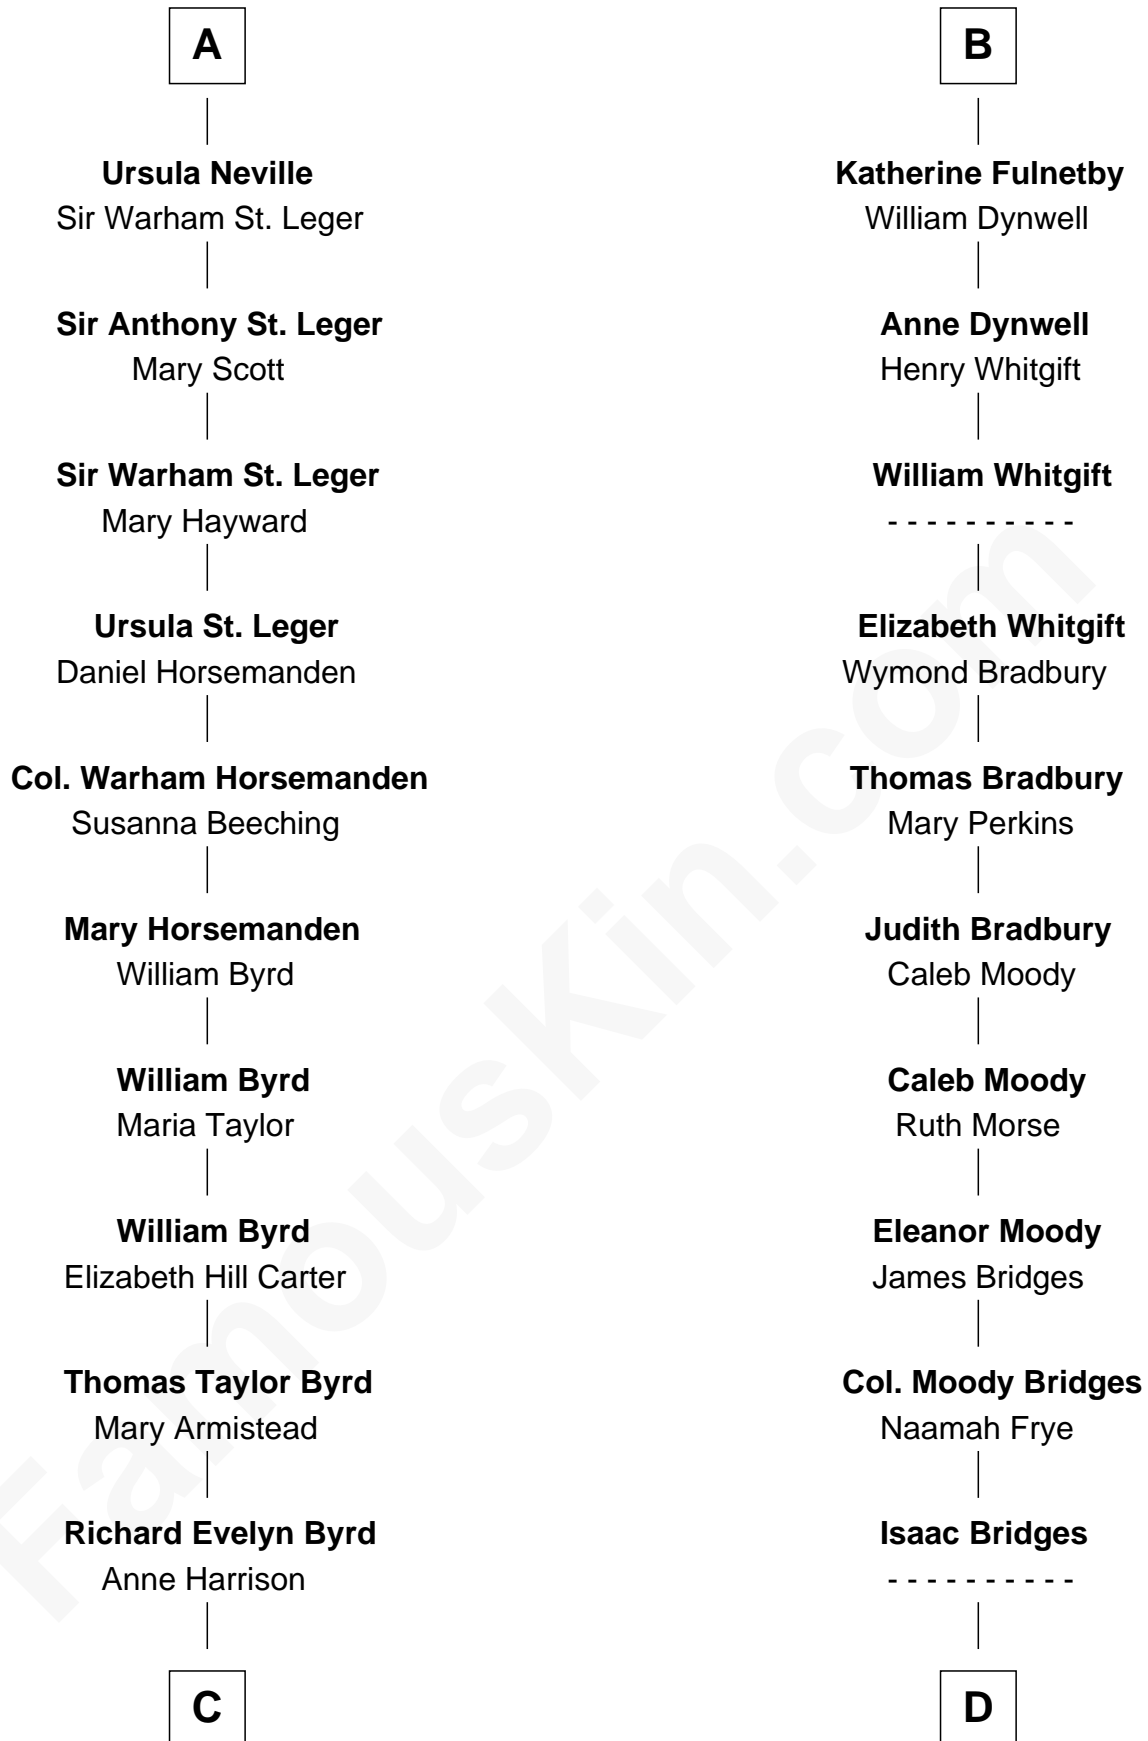

FamousKin.com
Relationship Chart of
Admiral Richard Byrd
Polar Explorer

19th cousin 2 times removed of

Owen Brewster
54th Governor of Maine

Sir Maurice de Berkeley
 Eve la Zouche

Thomas de Berkeley
 Katherine de Clyvedon

Isabel de Berkeley
 Sir Robert de Clifford

Sir John Berkeley
 Elizabeth Betteshorne

Sir Roger de Clifford
 Maud de Beauchamp

Eleanor Berkeley
 Sir Richard Poynings

Katherine de Clifford
 Sir Ralph de Greystoke

Eleanor Poynings
 Sir Henry Percy

Maud de Greystoke
 Eudo de Welles

Henry Percy
 Maud Herbert

Sir Lionel de Welles
 Joan de Waterton

Eleanor Percy
 Edward Stafford

Margaret de Welles
 Sir Thomas Dymoke

Mary Stafford
 George Neville

Jane Dymoke
 John Fulnetby

A

B

C

Col. William Byrd
Jane Meriwether Rivers

Richard Evelyn Byrd
Eleanor Bolling Flood

Admiral Richard Byrd
Polar Explorer

D