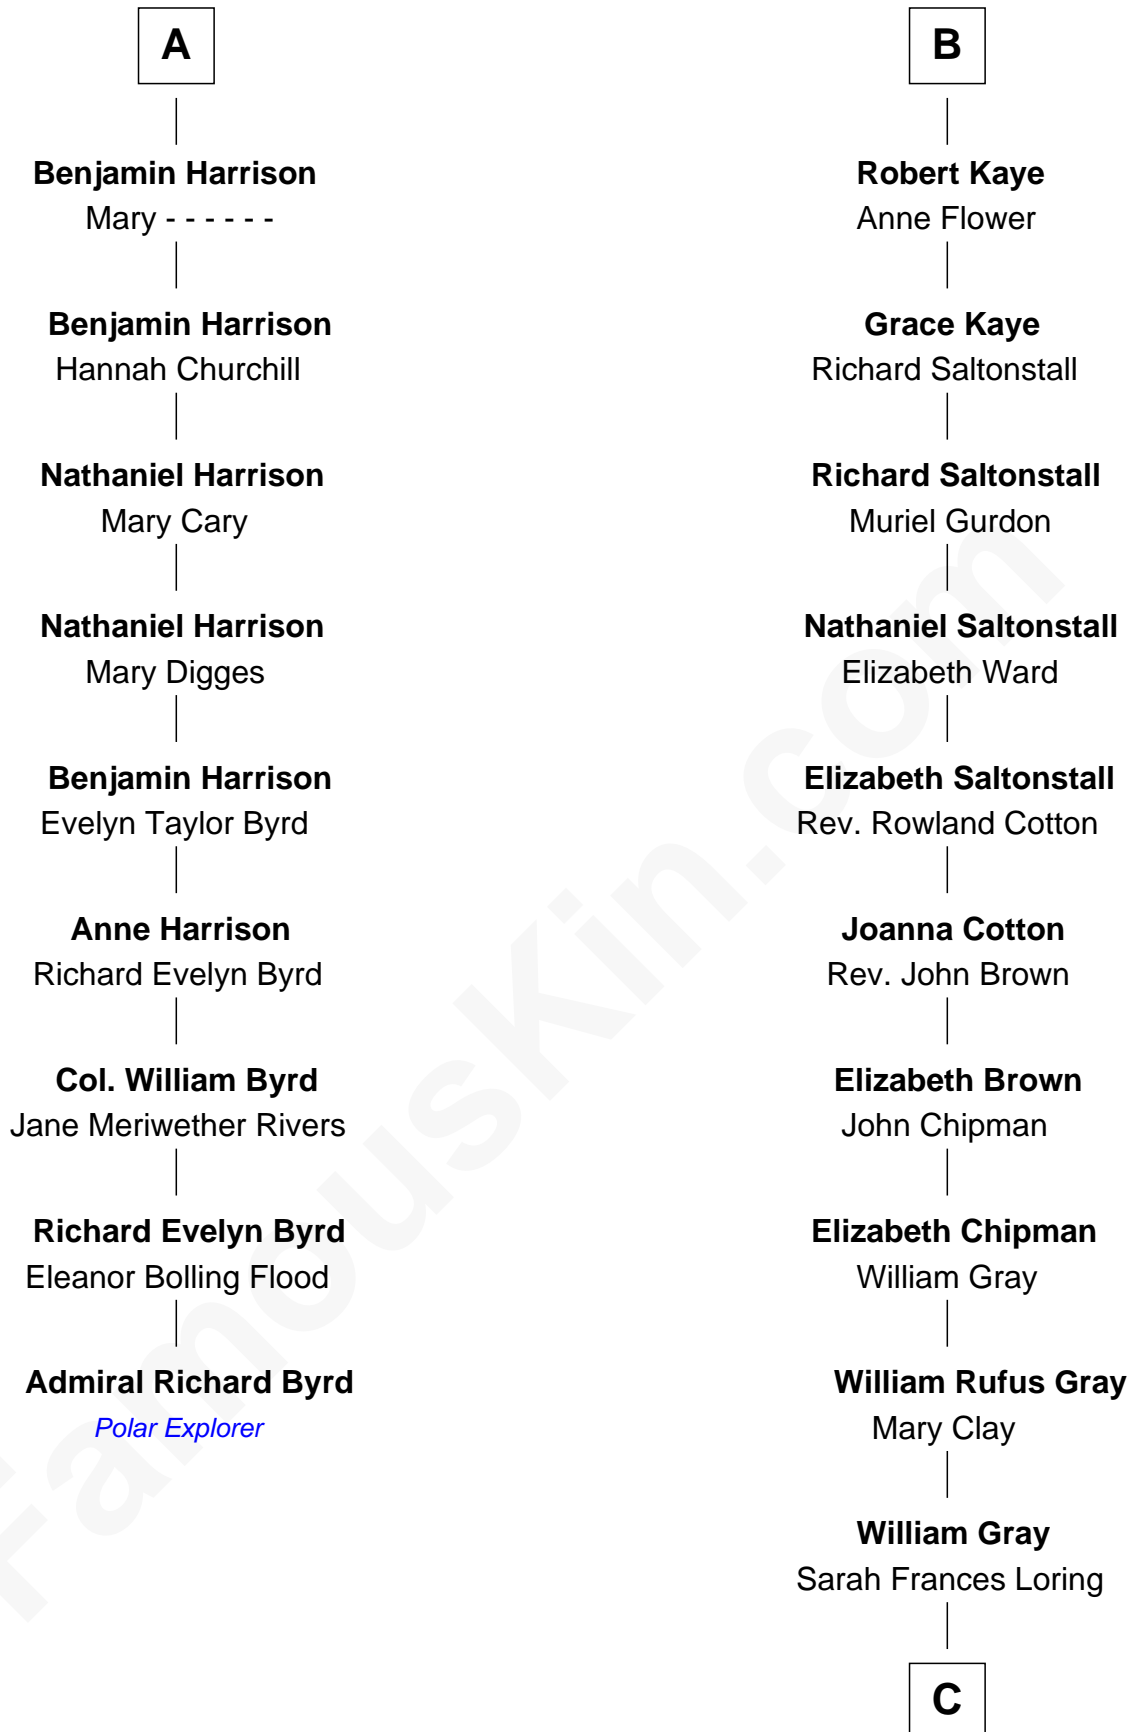

**FamousKin.com**  
**Relationship Chart of**  
**Admiral Richard Byrd**  
*Polar Explorer*

15th cousin 5 times removed of

**Story Musgrave**  
*NASA Astronaut*

**C**

Edward Gray

Elizabeth Gray Story

Marguerite Gray

John Butler Swann

Marguerite Swann

Percy Musgrave

Story Musgrave

*NASA Astronaut*

FamousKin.com