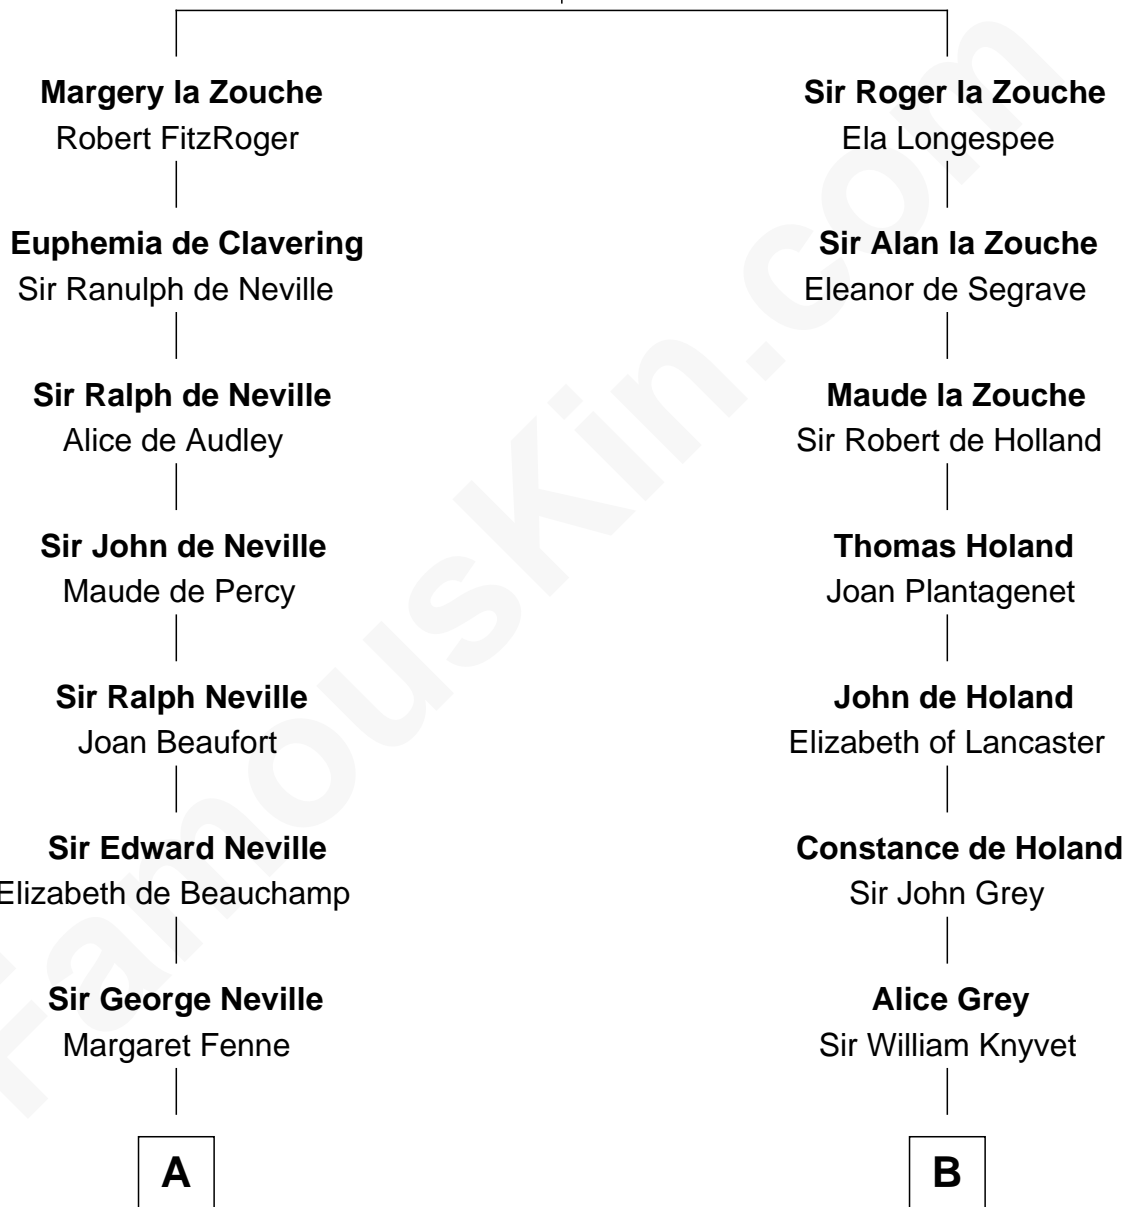

FamousKin.com
Relationship Chart of
Admiral Richard Byrd
Polar Explorer

19th cousin 1 time removed of
Horace Gray
U.S. Supreme Court Justice

Alan la Zouche
 Ellen de Quincy

C

Richard Evelyn Byrd

Anne Harrison

Col. William Byrd
Jane Meriwether Rivers

Richard Evelyn Byrd
Eleanor Bolling Flood

Admiral Richard Byrd
Polar Explorer

D

Elizabeth Chipman

William Gray

Horace Gray
Harriet Upham

Horace Gray
U.S. Supreme Court Justice