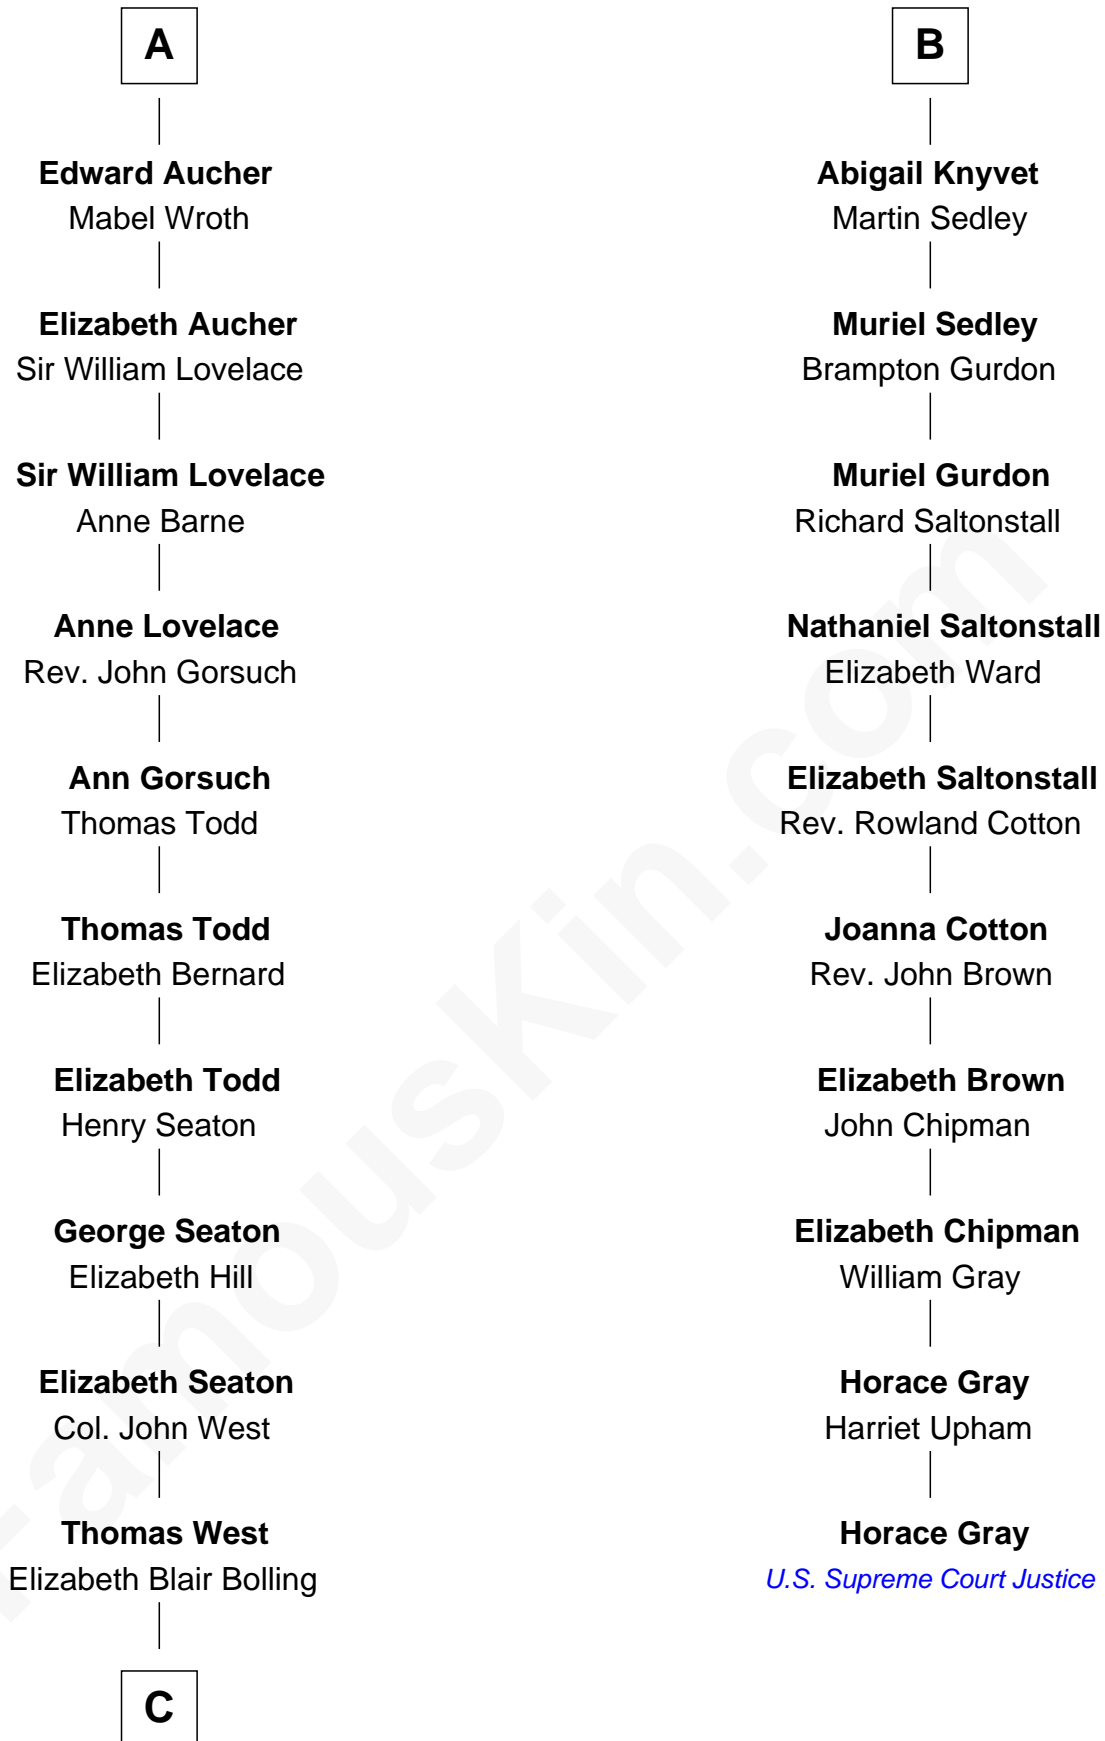

**FamousKin.com**  
**Relationship Chart of**  
**Admiral Richard Byrd**  
*Polar Explorer*

16th cousin 5 times removed of  
**Horace Gray**  
*U.S. Supreme Court Justice*

**C**

**Eliza Bolling West**  
Dr. Joel Walker Flood

**Col. Henry De La Warr Flood**  
Mary Elizabeth Trent

**Joel Walker Flood**  
Ella Faulkner

**Eleanor Bolling Flood**  
Richard Evelyn Byrd

**Admiral Richard Byrd**  
*Polar Explorer*

FamousKin.com