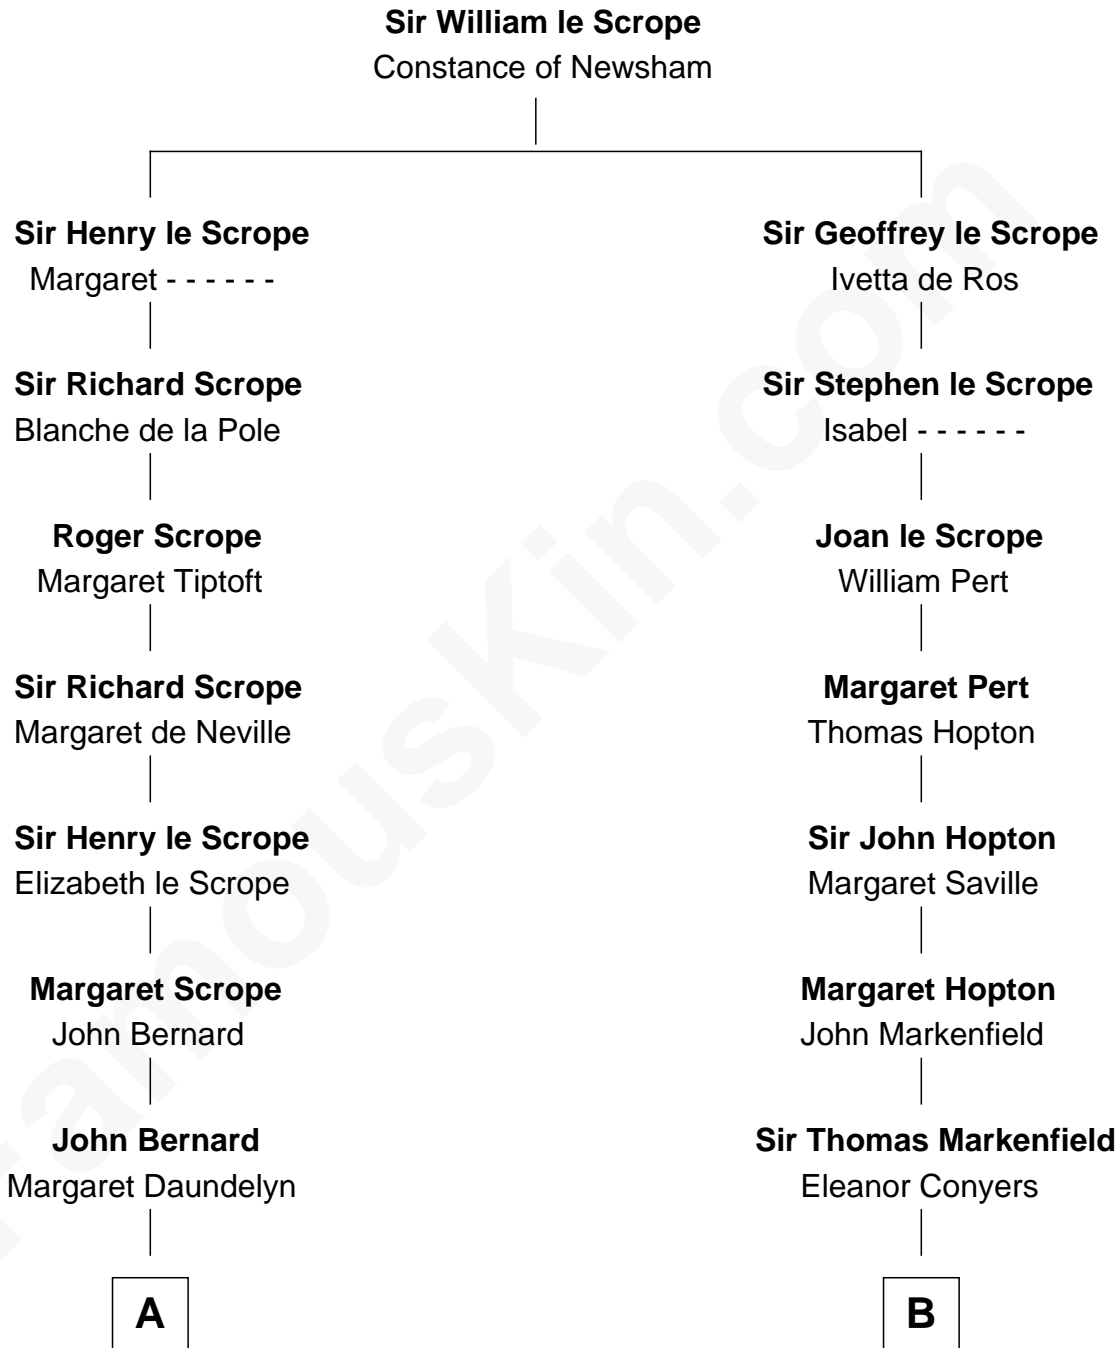

FamousKin.com
Relationship Chart of
Admiral Richard Byrd
Polar Explorer

18th cousin 1 time removed of
Horace Gray
U.S. Supreme Court Justice

C

Richard Evelyn Byrd
Eleanor Bolling Flood

Admiral Richard Byrd
Polar Explorer

D

Elizabeth Chipman
William Gray

Horace Gray
Harriet Upham

Horace Gray
U.S. Supreme Court Justice

FamousKin.com