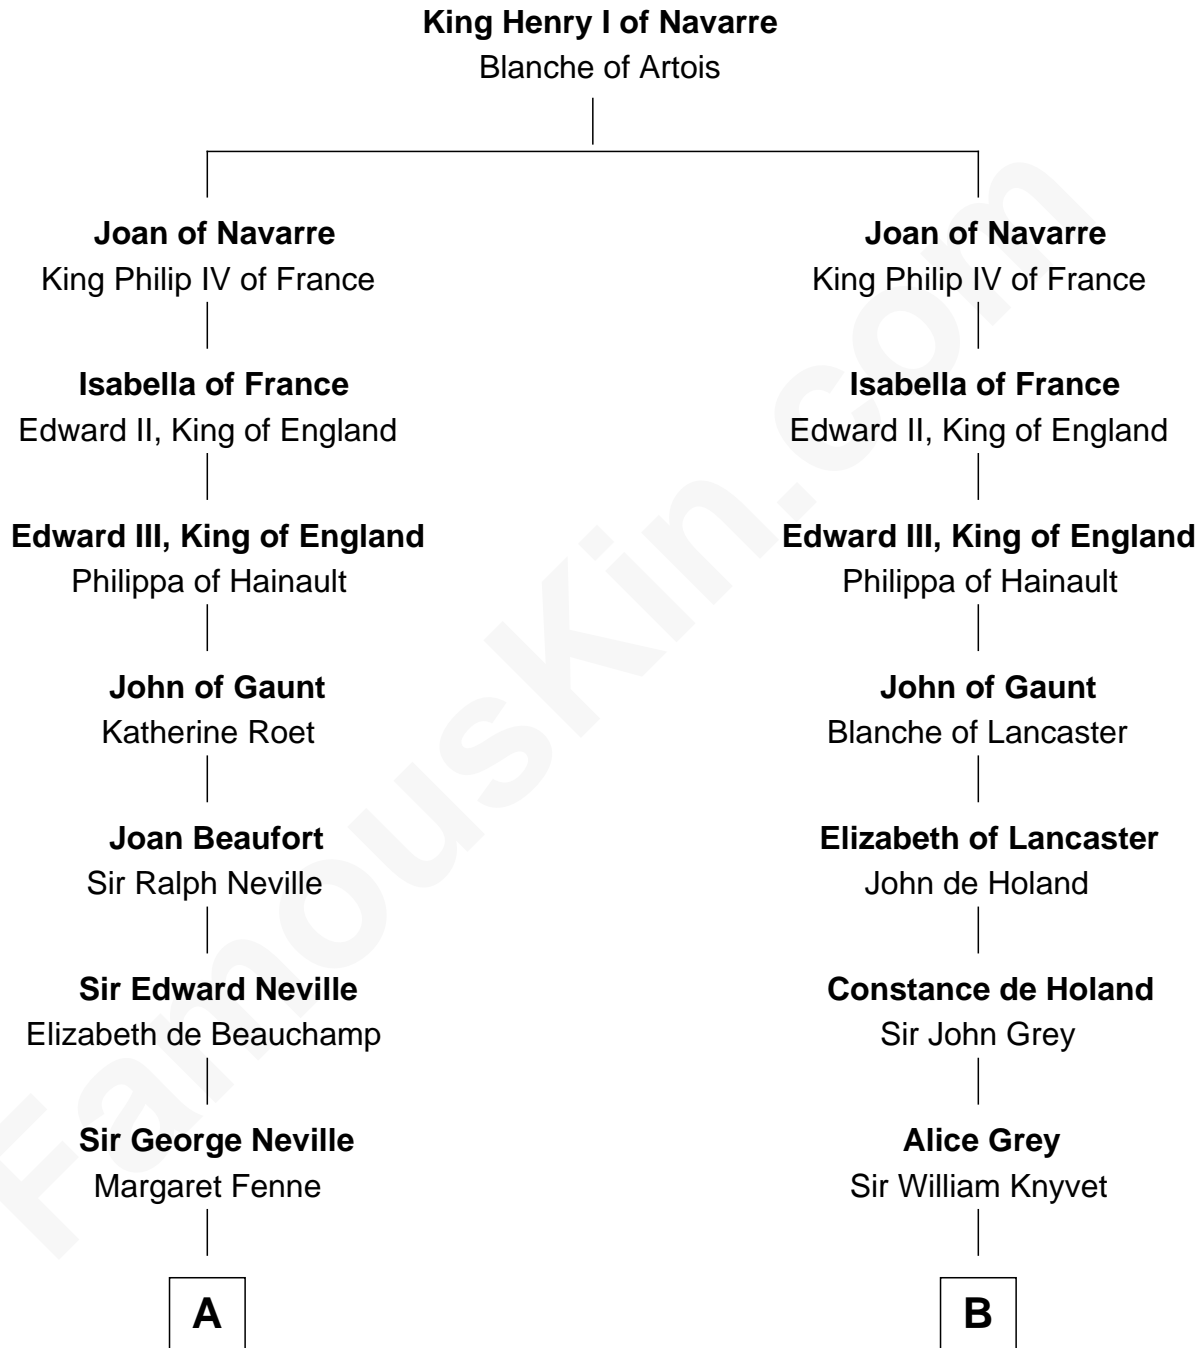

FamousKin.com
Relationship Chart of
Admiral Richard Byrd
Polar Explorer

19th cousin 1 time removed of
Horace Gray
U.S. Supreme Court Justice

C

Richard Evelyn Byrd

Anne Harrison

Col. William Byrd
Jane Meriwether Rivers

Richard Evelyn Byrd
Eleanor Bolling Flood

Admiral Richard Byrd
Polar Explorer

D

Elizabeth Chipman

William Gray

Horace Gray
Harriet Upham

Horace Gray
U.S. Supreme Court Justice

FamousKin.com