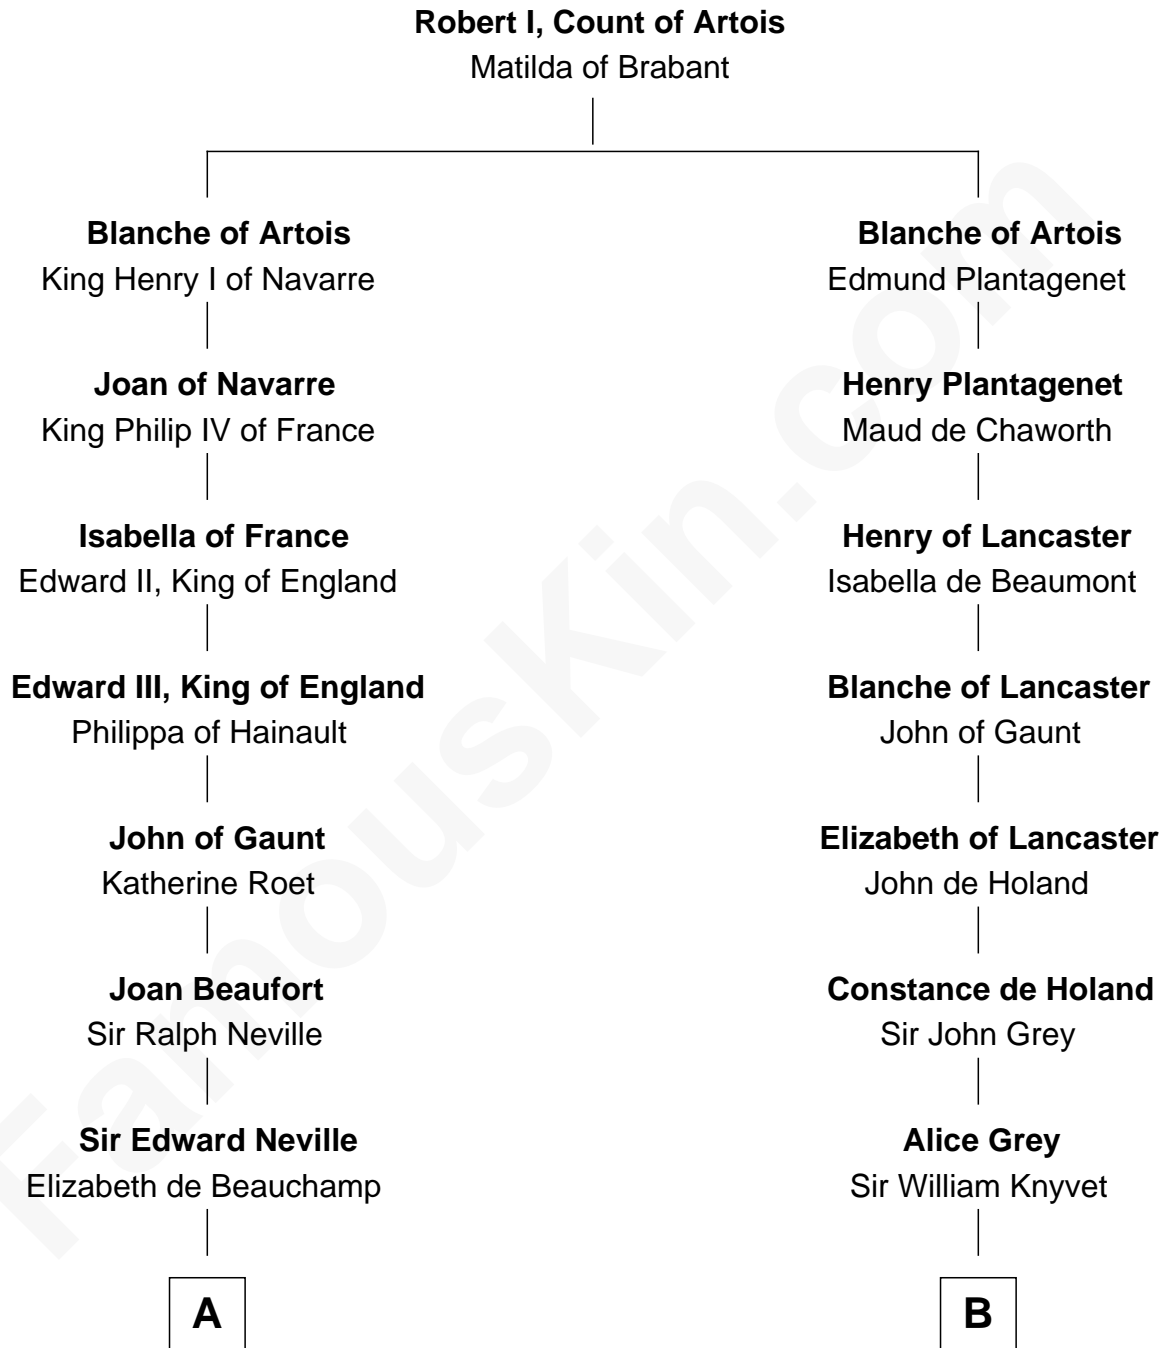

FamousKin.com
Relationship Chart of
Admiral Richard Byrd
Polar Explorer

19th cousin 2 times removed of
Horace Gray
U.S. Supreme Court Justice

C

Thomas Taylor Byrd

Mary Armistead

Richard Evelyn Byrd

Anne Harrison

Col. William Byrd

Jane Meriwether Rivers

Richard Evelyn Byrd

Eleanor Bolling Flood

Admiral Richard Byrd

Polar Explorer

D

Elizabeth Chipman