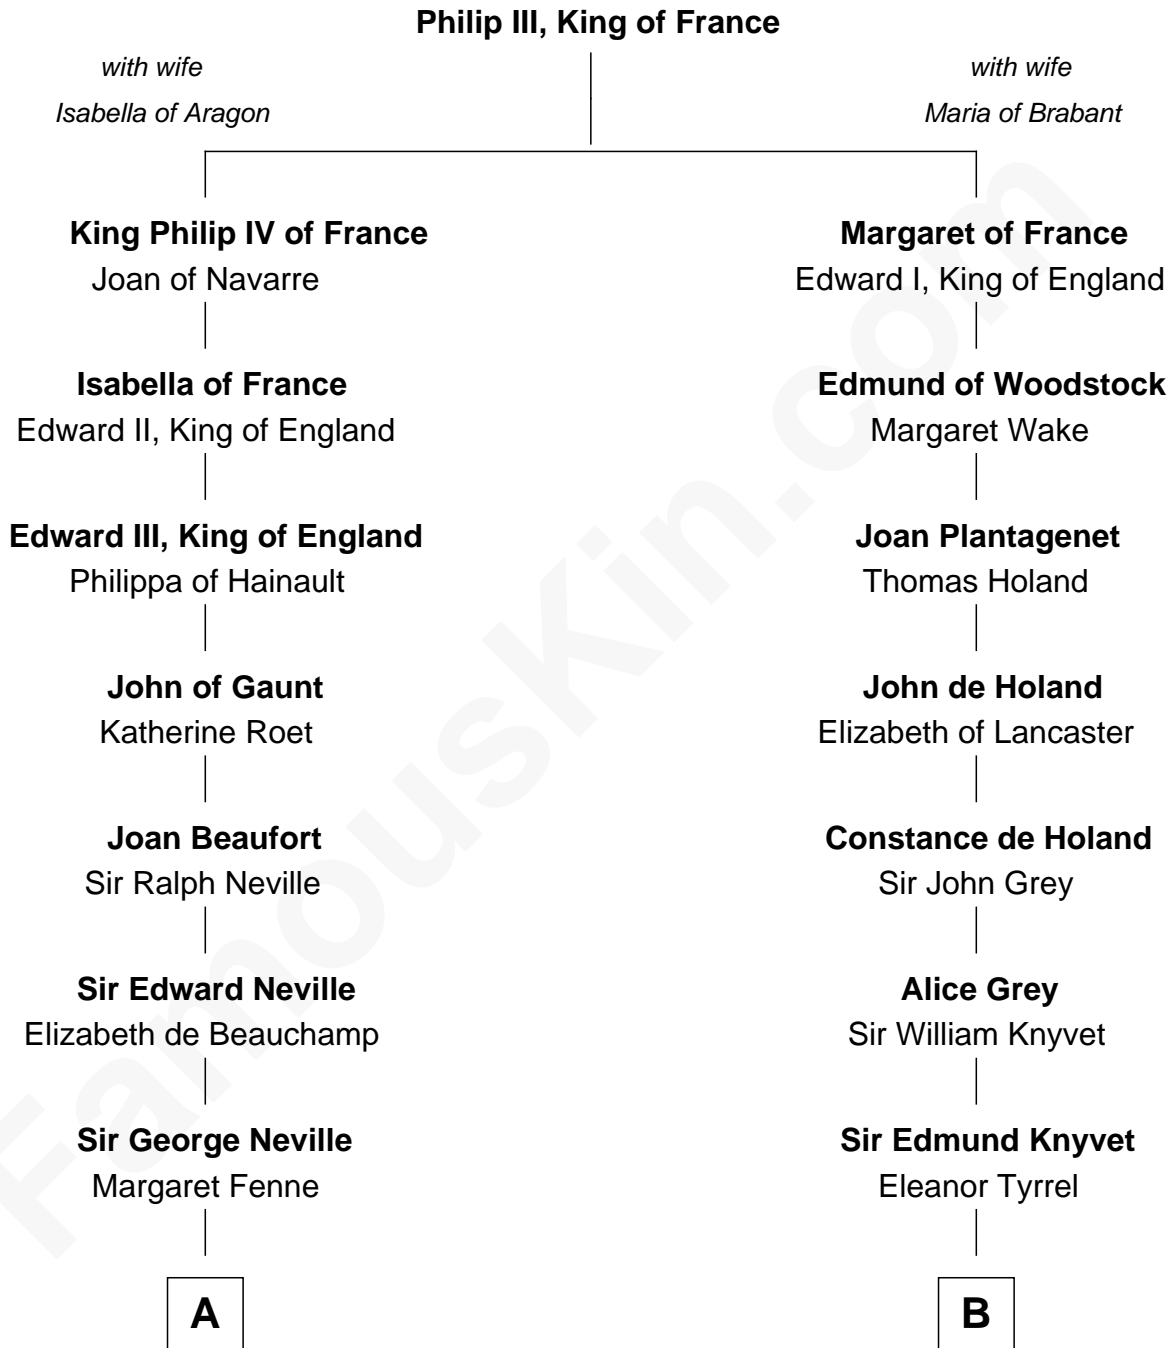

**FamousKin.com**  
**Relationship Chart of**  
**Admiral Richard Byrd**  
*Polar Explorer*

**18th cousin 2 times removed of**  
**Horace Gray**  
*U.S. Supreme Court Justice*

**C**

**Richard Evelyn Byrd**  
Anne Harrison

**Col. William Byrd**  
Jane Meriwether Rivers

**Richard Evelyn Byrd**  
Eleanor Bolling Flood

**Admiral Richard Byrd**  
*Polar Explorer*

**D**

**Horace Gray**  
Harriet Upham

**Horace Gray**  
*U.S. Supreme Court Justice*