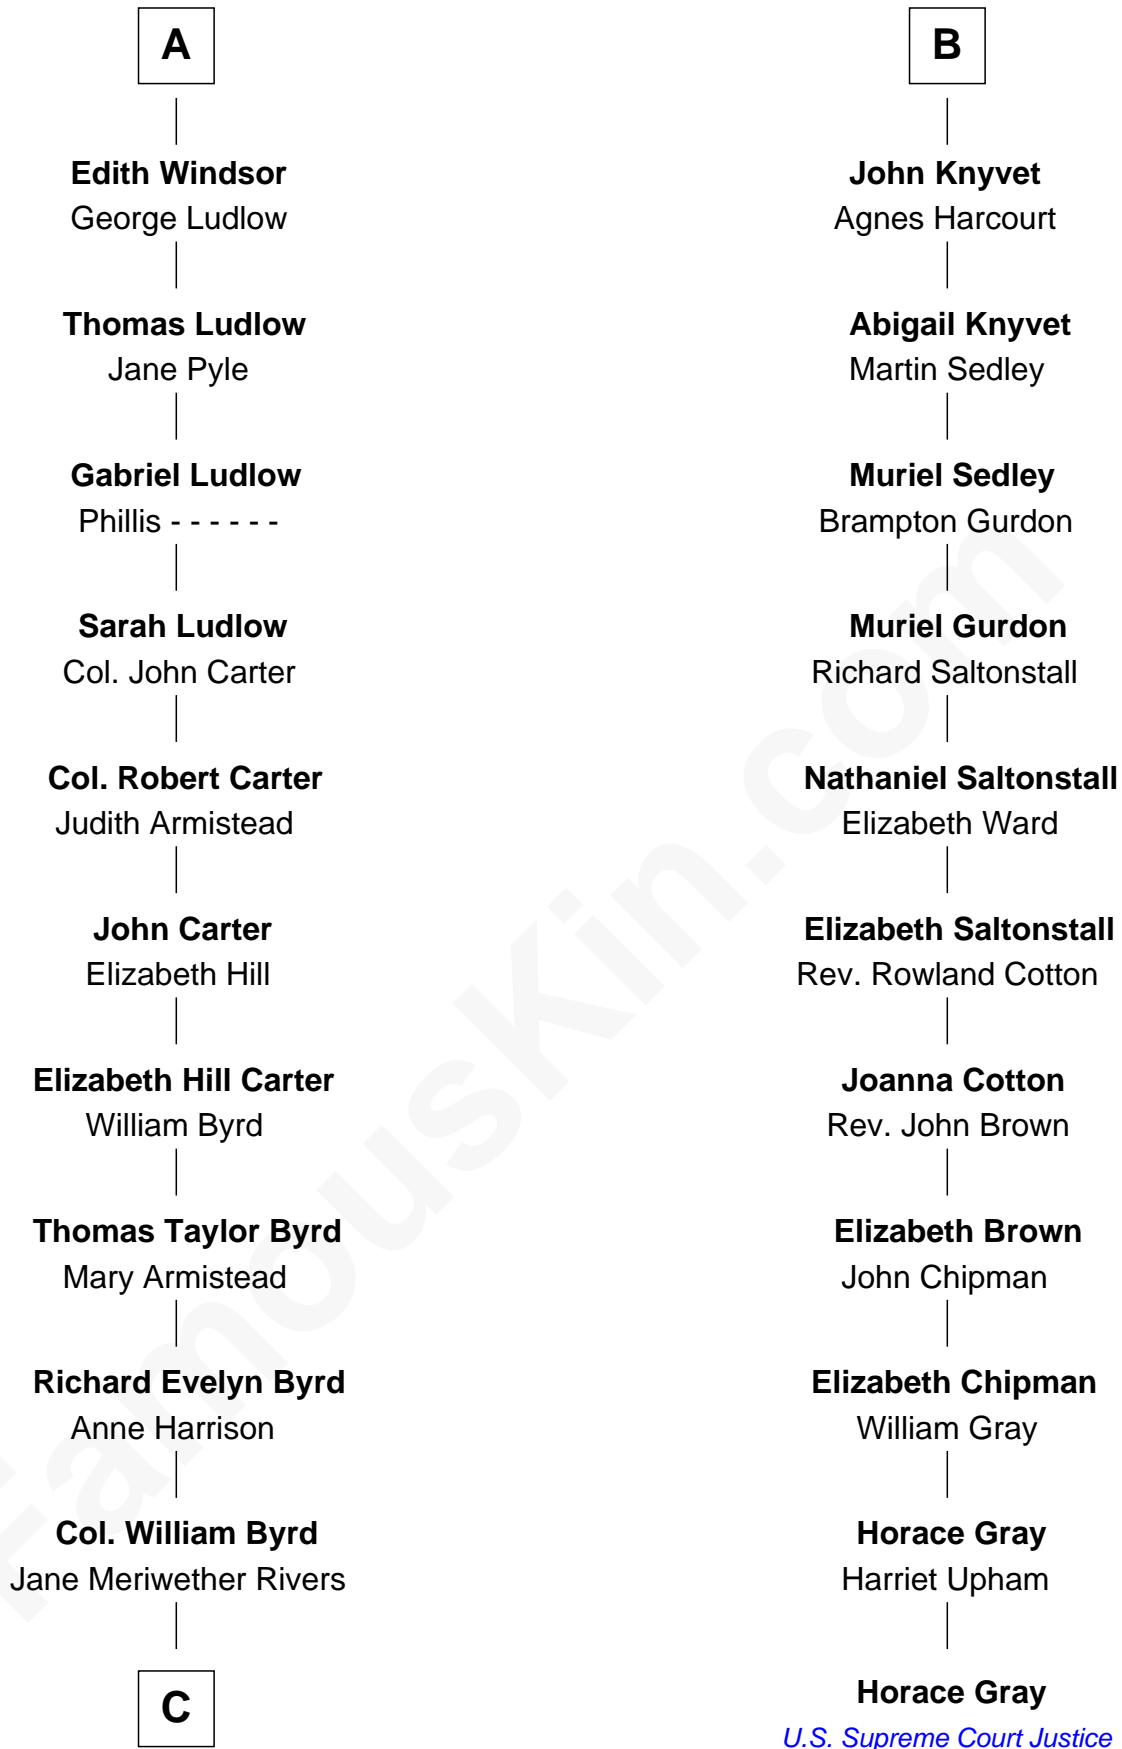

FamousKin.com
Relationship Chart of
Admiral Richard Byrd
Polar Explorer

17th cousin 1 time removed of
Horace Gray
U.S. Supreme Court Justice

C

Richard Evelyn Byrd
Eleanor Bolling Flood

Admiral Richard Byrd
Polar Explorer

FamousKin.com