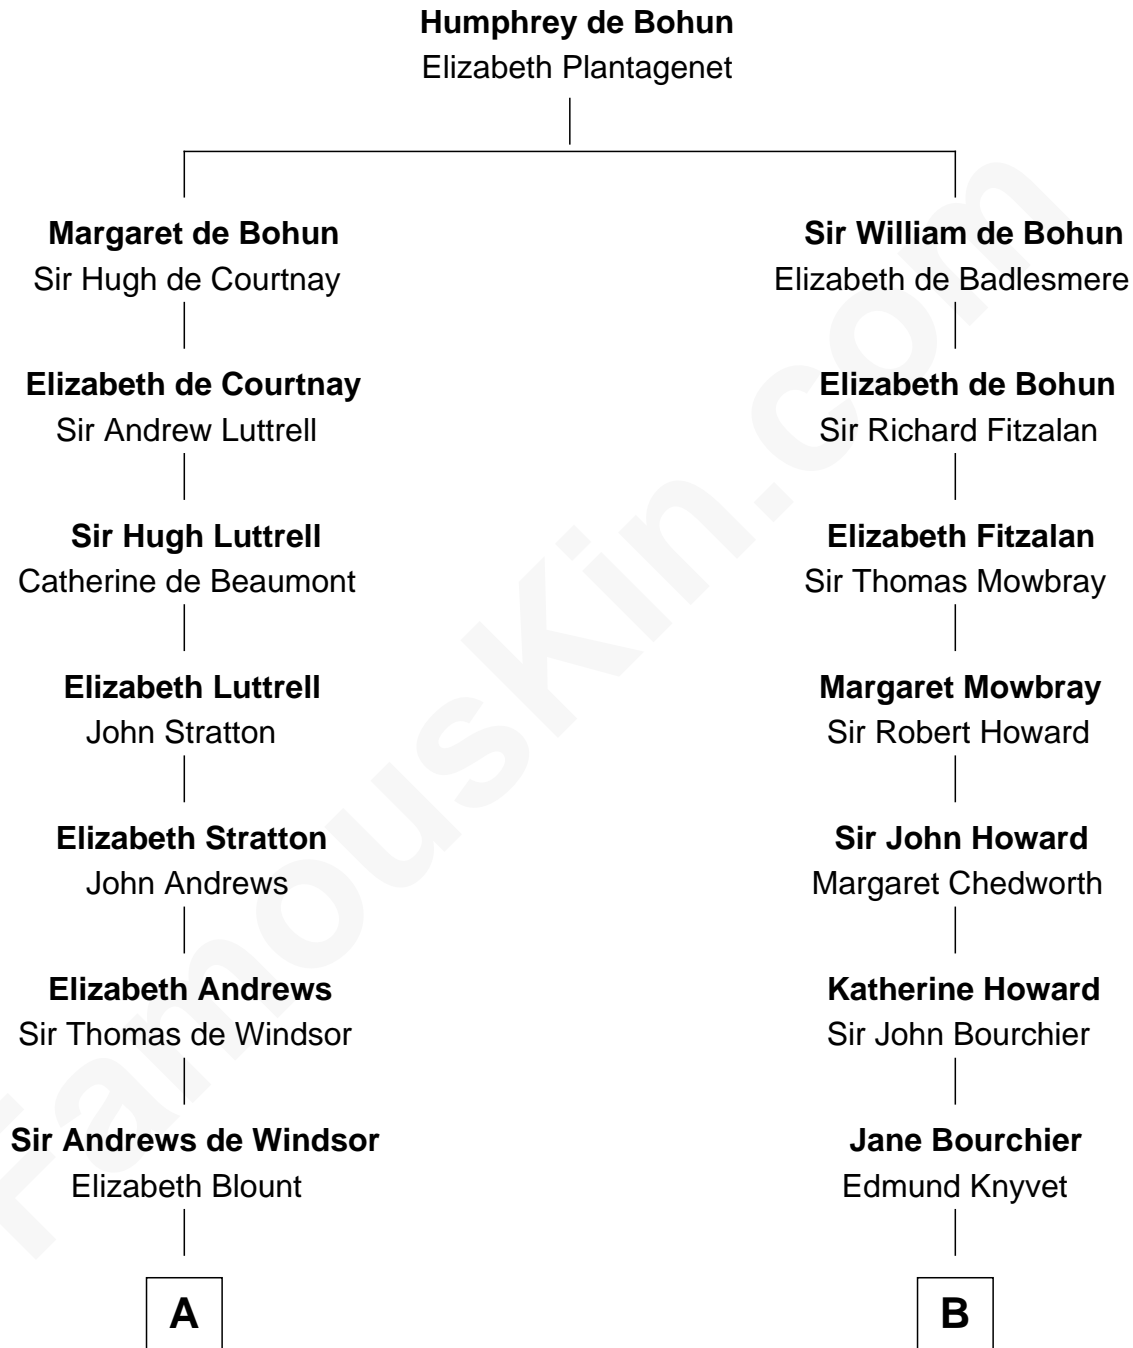

FamousKin.com
Relationship Chart of
Admiral Richard Byrd
Polar Explorer

17th cousin 1 time removed of
Horace Gray
U.S. Supreme Court Justice

C

Richard Evelyn Byrd
Eleanor Bolling Flood

Admiral Richard Byrd
Polar Explorer

FamousKin.com