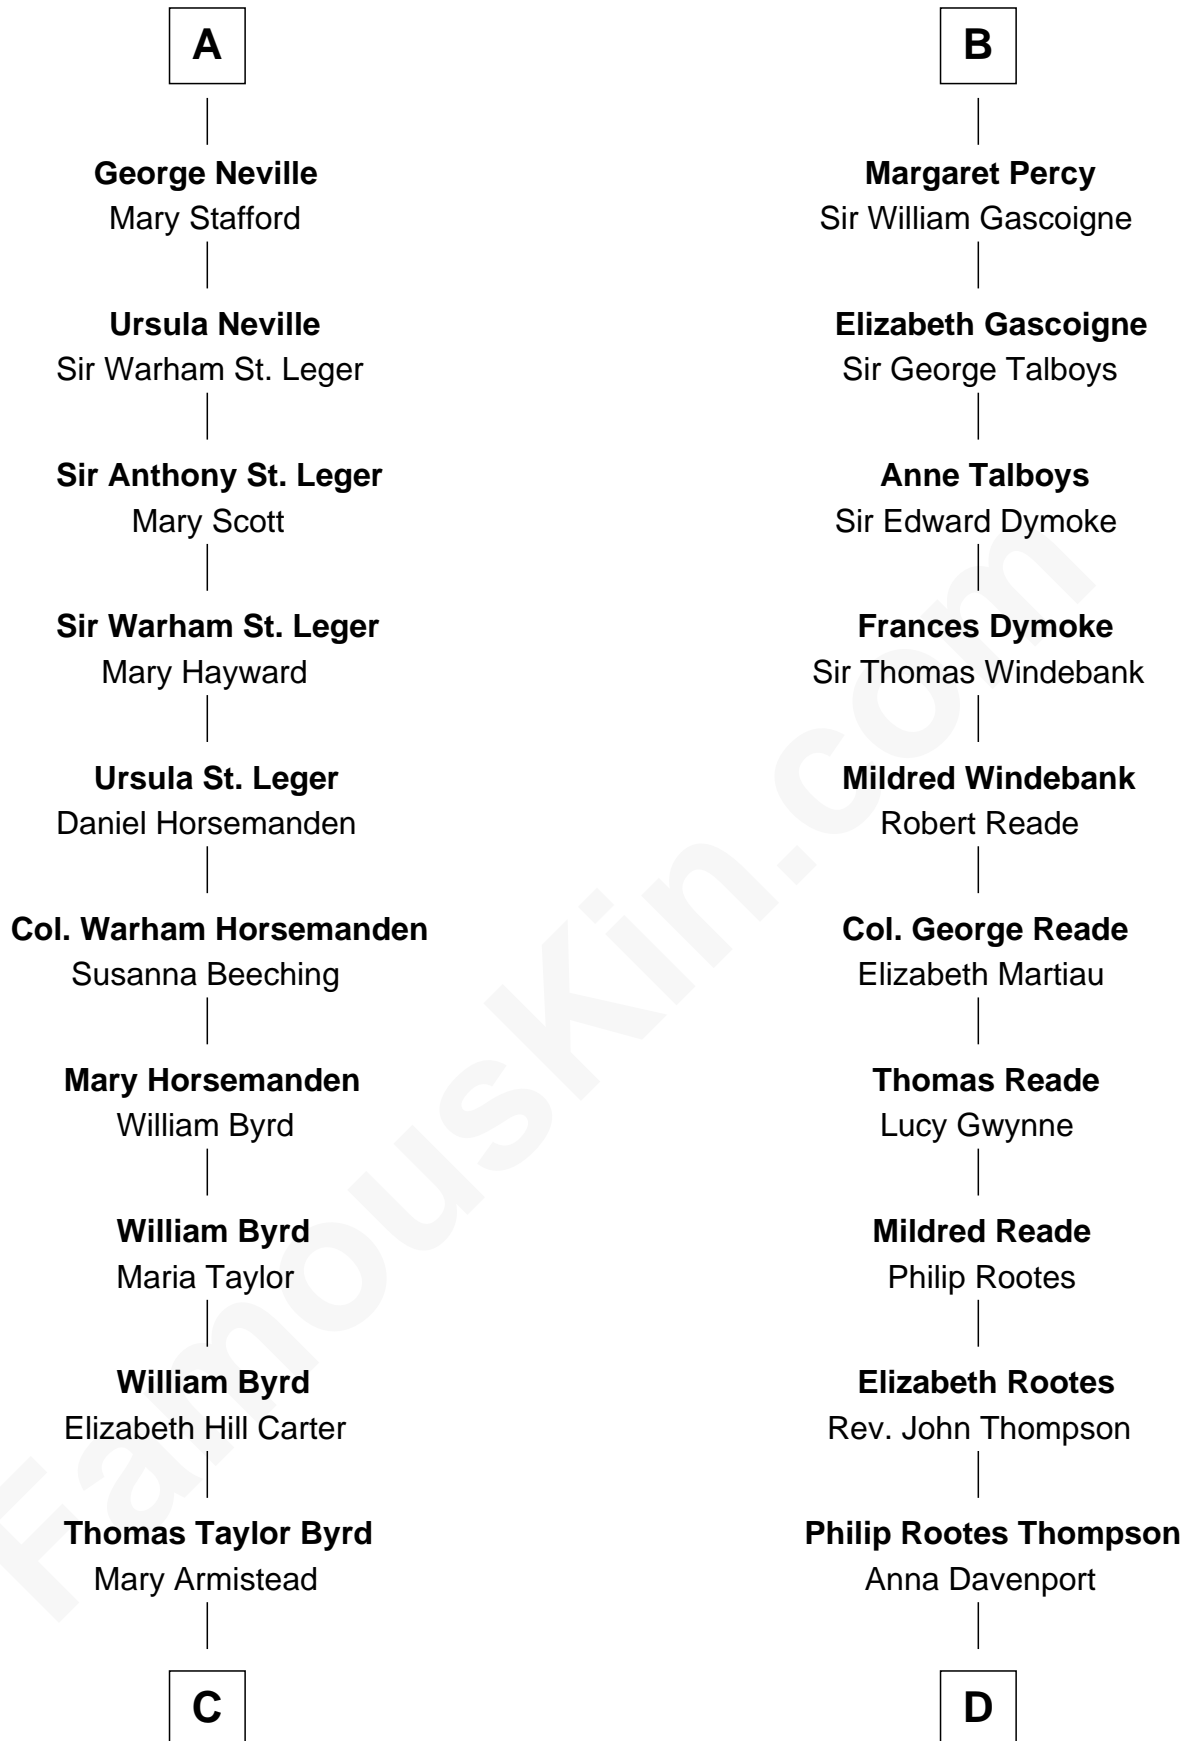

FamousKin.com
Relationship Chart of
Admiral Richard Byrd
Polar Explorer

20th cousin 1 time removed of
General George S. Patton
U.S. Army - World War II

Alan la Zouche
 Ellen de Quincy

C

Richard Evelyn Byrd

Anne Harrison

Col. William Byrd
Jane Meriwether Rivers

Richard Evelyn Byrd
Eleanor Bolling Flood

Admiral Richard Byrd
Polar Explorer

D

Eleanor Thompson

William Thorton

Susanna Thompson Thorton
Andrew Glassell