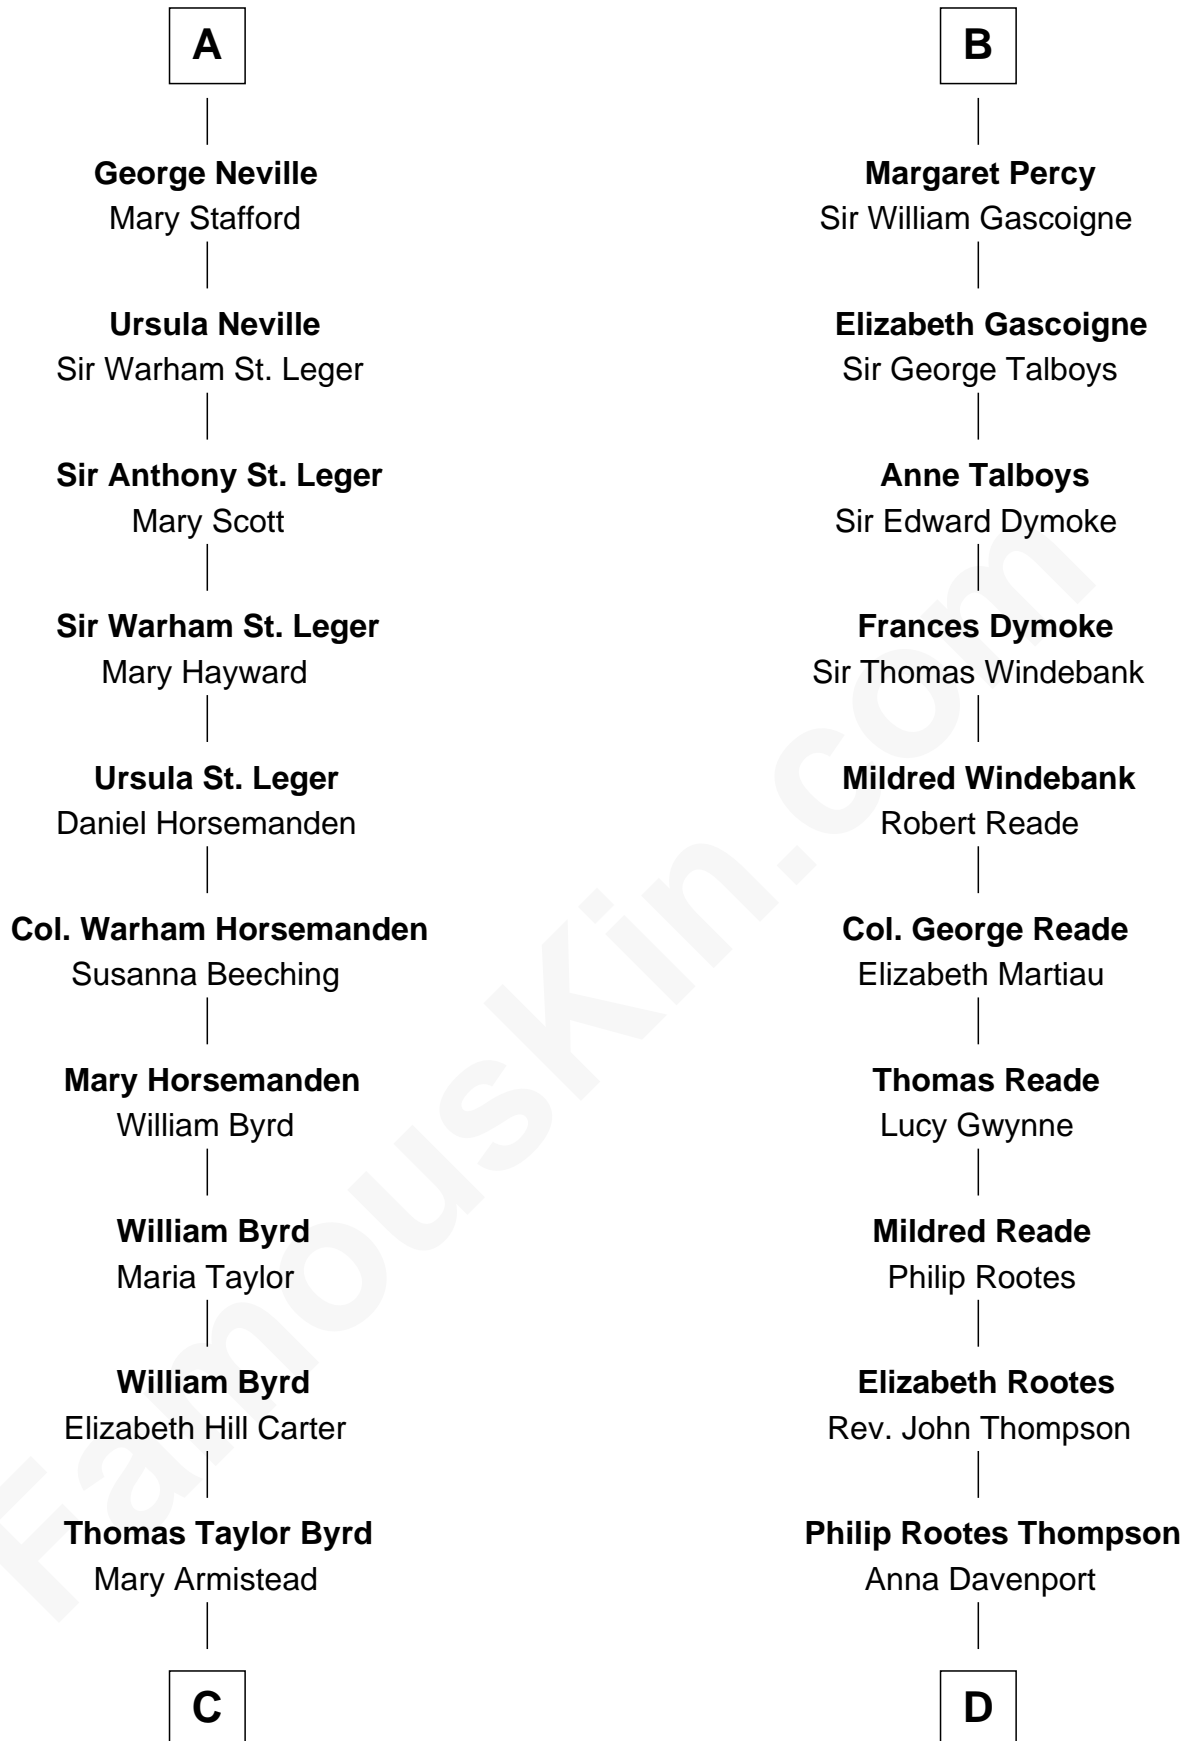

**FamousKin.com**  
**Relationship Chart of**  
**Admiral Richard Byrd**  
*Polar Explorer*

20th cousin 1 time removed of  
**General George S. Patton**  
*U.S. Army - World War II*

**Sir Robert de Neville**

-----

**C**

**Richard Evelyn Byrd**

Anne Harrison

**Col. William Byrd**  
Jane Meriwether Rivers

**Richard Evelyn Byrd**  
Eleanor Bolling Flood

**Admiral Richard Byrd**  
*Polar Explorer*

**D**

**Eleanor Thompson**

William Thorton

**Susanna Thompson Thorton**  
Andrew Glassell

**Susan Thornton Glassell**  
George Smith Patton

**George Smith Patton**  
Ruth Wilson

**General George S. Patton**  
*U.S. Army - World War II*