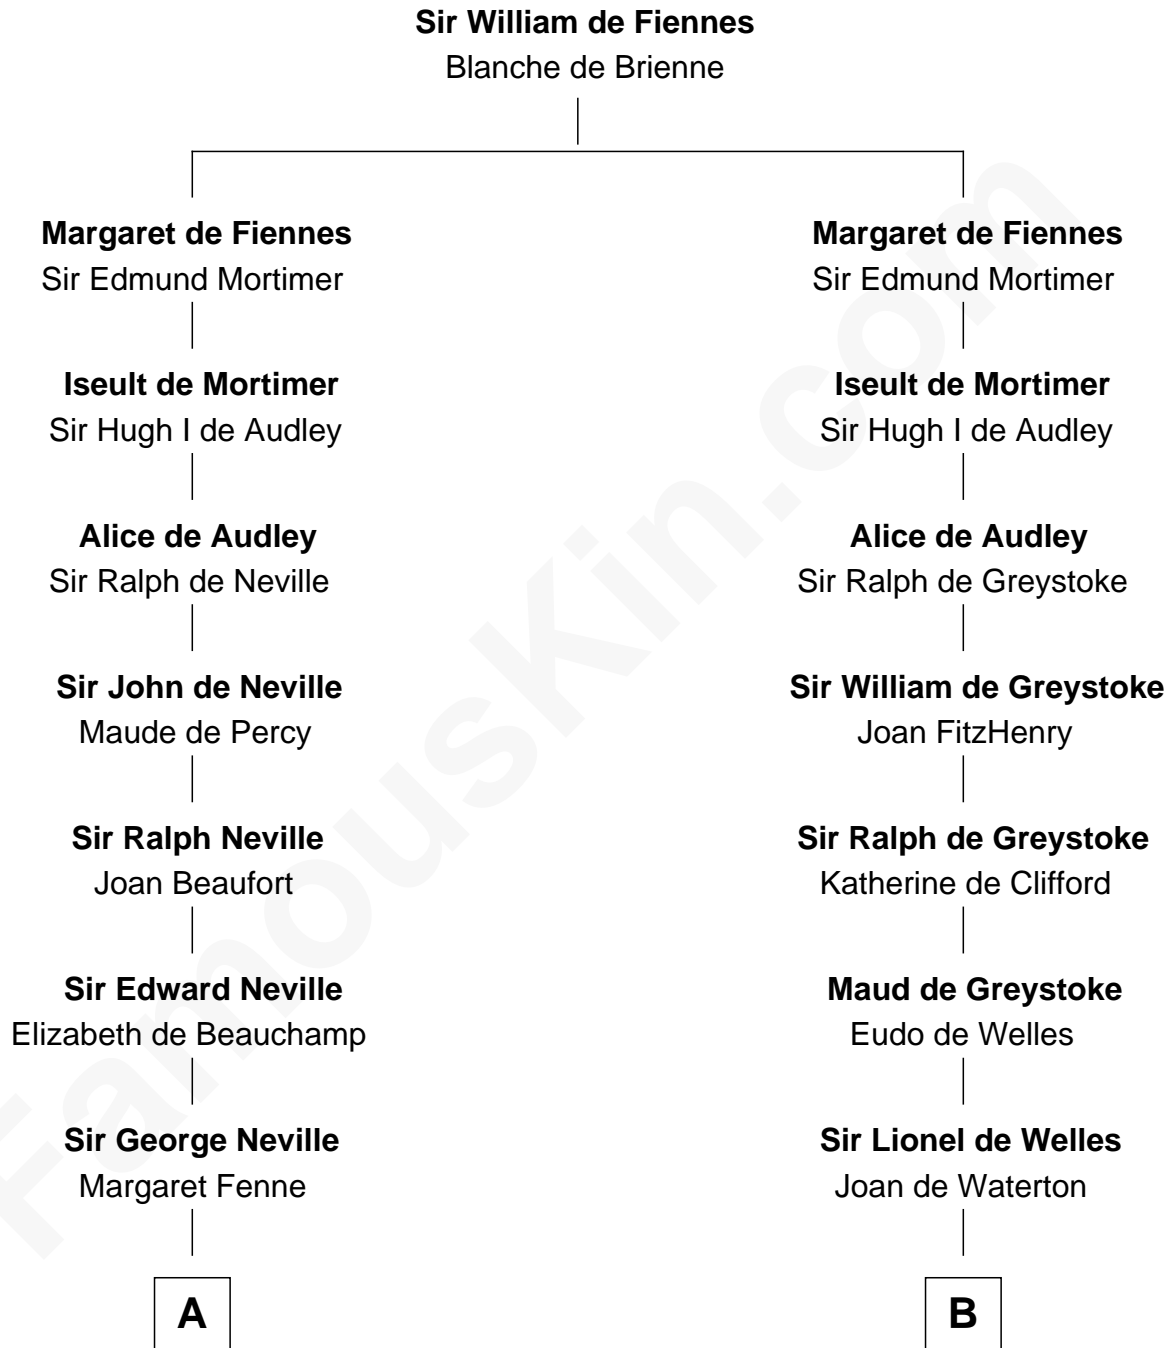

FamousKin.com
Relationship Chart of
Admiral Richard Byrd
Polar Explorer

20th cousin 1 time removed of
General George S. Patton
U.S. Army - World War II

C

Richard Evelyn Byrd

Anne Harrison

Col. William Byrd
Jane Meriwether Rivers

Richard Evelyn Byrd
Eleanor Bolling Flood

Admiral Richard Byrd
Polar Explorer

D

Eleanor Thompson

William Thorton

Susanna Thompson Thorton
Andrew Glassell

Susan Thornton Glassell
George Smith Patton

George Smith Patton
Ruth Wilson