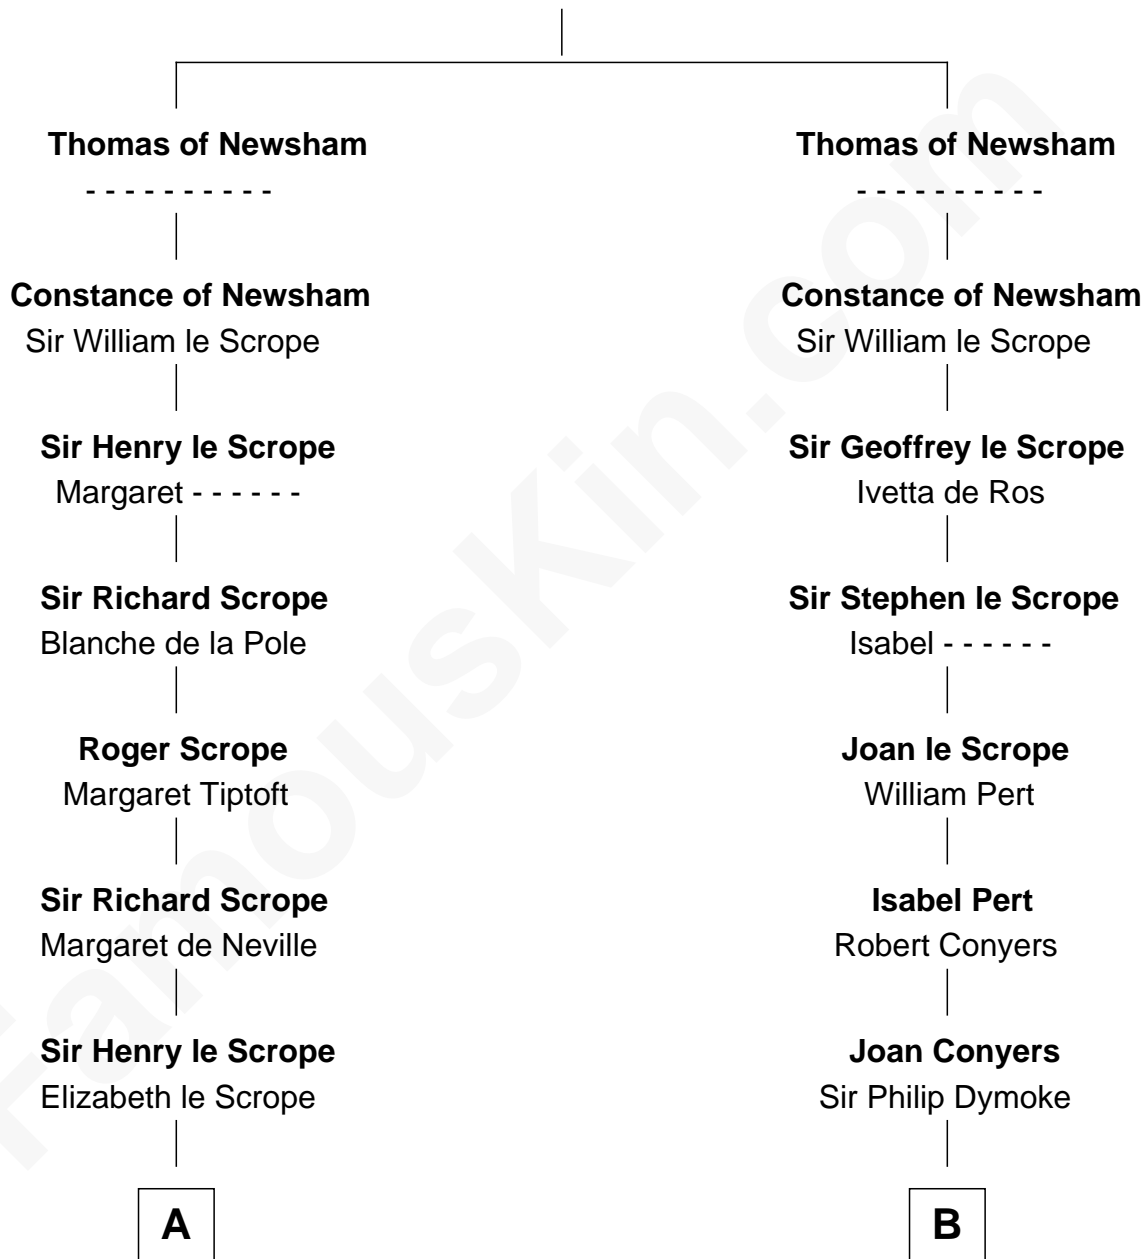

FamousKin.com
Relationship Chart of
Admiral Richard Byrd
Polar Explorer

20th cousin 1 time removed of
General George S. Patton
U.S. Army - World War II

Gillo de Newsham

C

Anne Harrison
Richard Evelyn Byrd

Col. William Byrd
Jane Meriwether Rivers

Richard Evelyn Byrd
Eleanor Bolling Flood

Admiral Richard Byrd
Polar Explorer

D

Eleanor Thompson
William Thorton

Susanna Thompson Thorton
Andrew Glassell

Susan Thornton Glassell
George Smith Patton