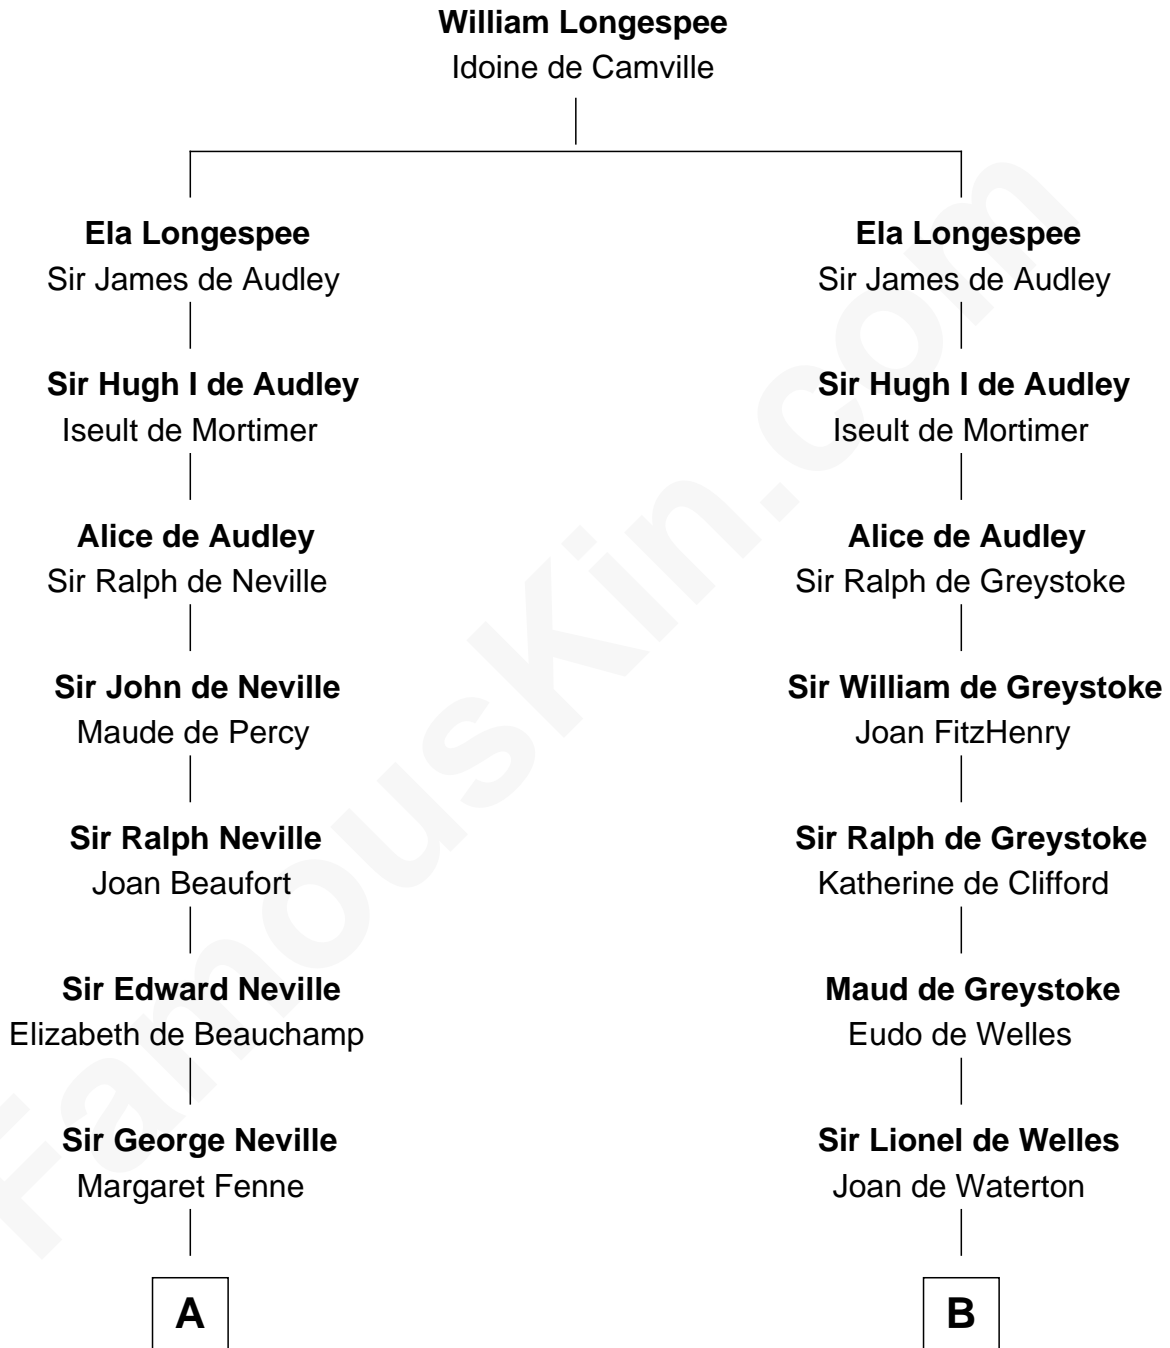

FamousKin.com
Relationship Chart of
Admiral Richard Byrd
Polar Explorer

20th cousin 1 time removed of
General George S. Patton
U.S. Army - World War II

C

Richard Evelyn Byrd

Anne Harrison

Col. William Byrd
Jane Meriwether Rivers

Richard Evelyn Byrd
Eleanor Bolling Flood

Admiral Richard Byrd
Polar Explorer

D

Eleanor Thompson

William Thorton

Susanna Thompson Thorton
Andrew Glassell

Susan Thornton Glassell
George Smith Patton

George Smith Patton
Ruth Wilson