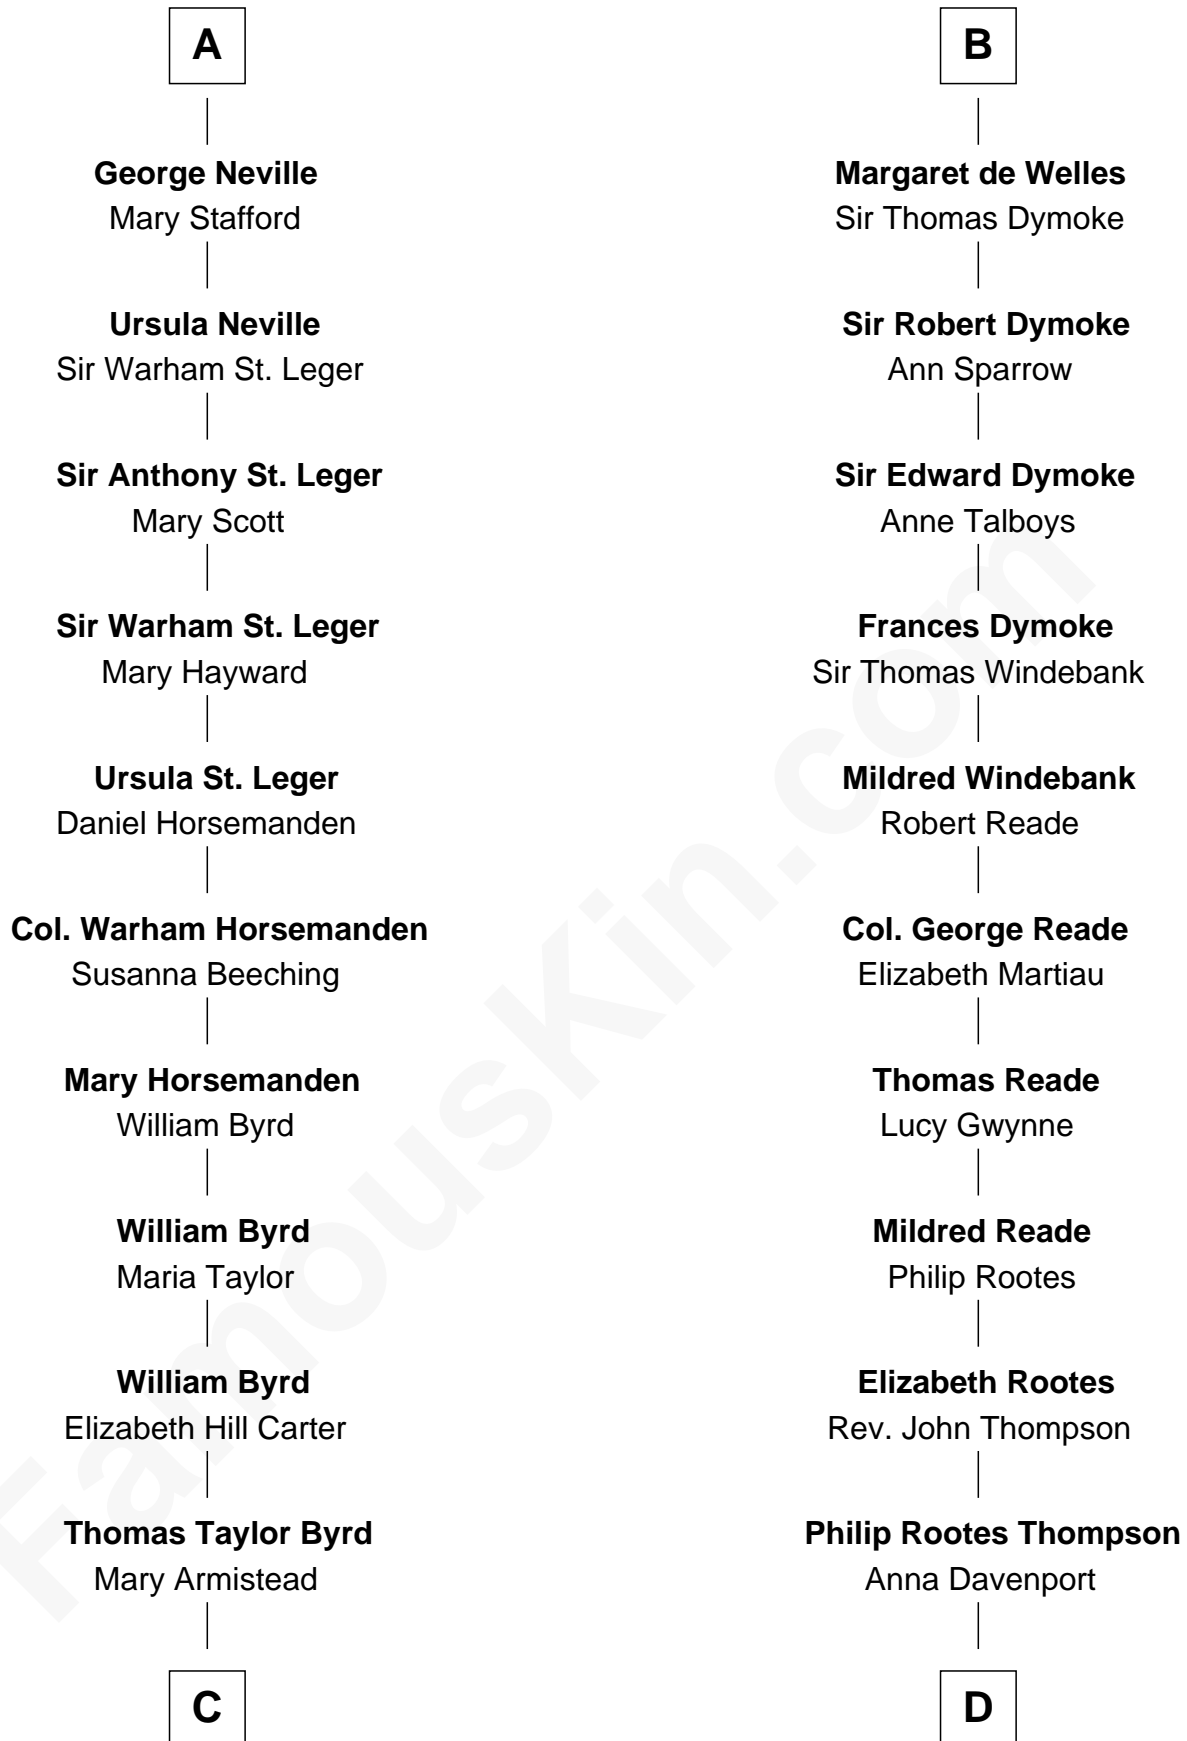

FamousKin.com
Relationship Chart of
Admiral Richard Byrd
Polar Explorer

20th cousin 1 time removed of
General George S. Patton
U.S. Army - World War II

C

Richard Evelyn Byrd

Anne Harrison

Col. William Byrd
Jane Meriwether Rivers

Richard Evelyn Byrd
Eleanor Bolling Flood

Admiral Richard Byrd
Polar Explorer

D

Eleanor Thompson

William Thorton

Susanna Thompson Thorton
Andrew Glassell

Susan Thornton Glassell
George Smith Patton

George Smith Patton
Ruth Wilson