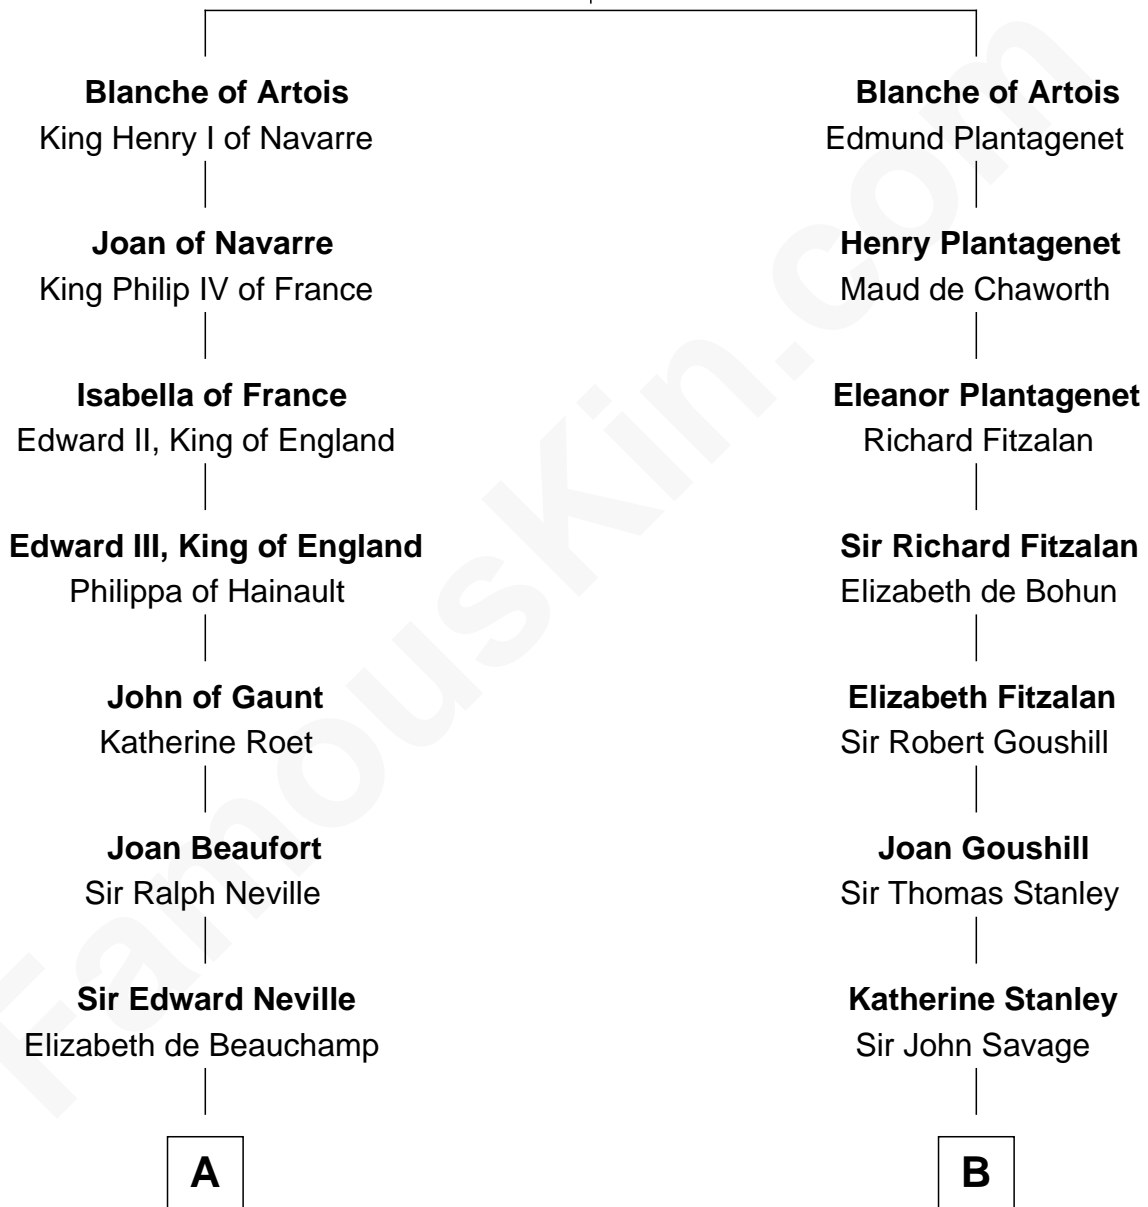

FamousKin.com

Relationship Chart of

Admiral Richard Byrd

Polar Explorer

21st cousin of

General George S. Patton

U.S. Army - World War II

Robert I, Count of Artois

Matilda of Brabant

C

Thomas Taylor Byrd

Mary Armistead

Richard Evelyn Byrd

Anne Harrison

Col. William Byrd

Jane Meriwether Rivers

Richard Evelyn Byrd

Eleanor Bolling Flood

Admiral Richard Byrd

Polar Explorer

D

William Thorton

Eleanor Thompson

Susanna Thompson Thorton