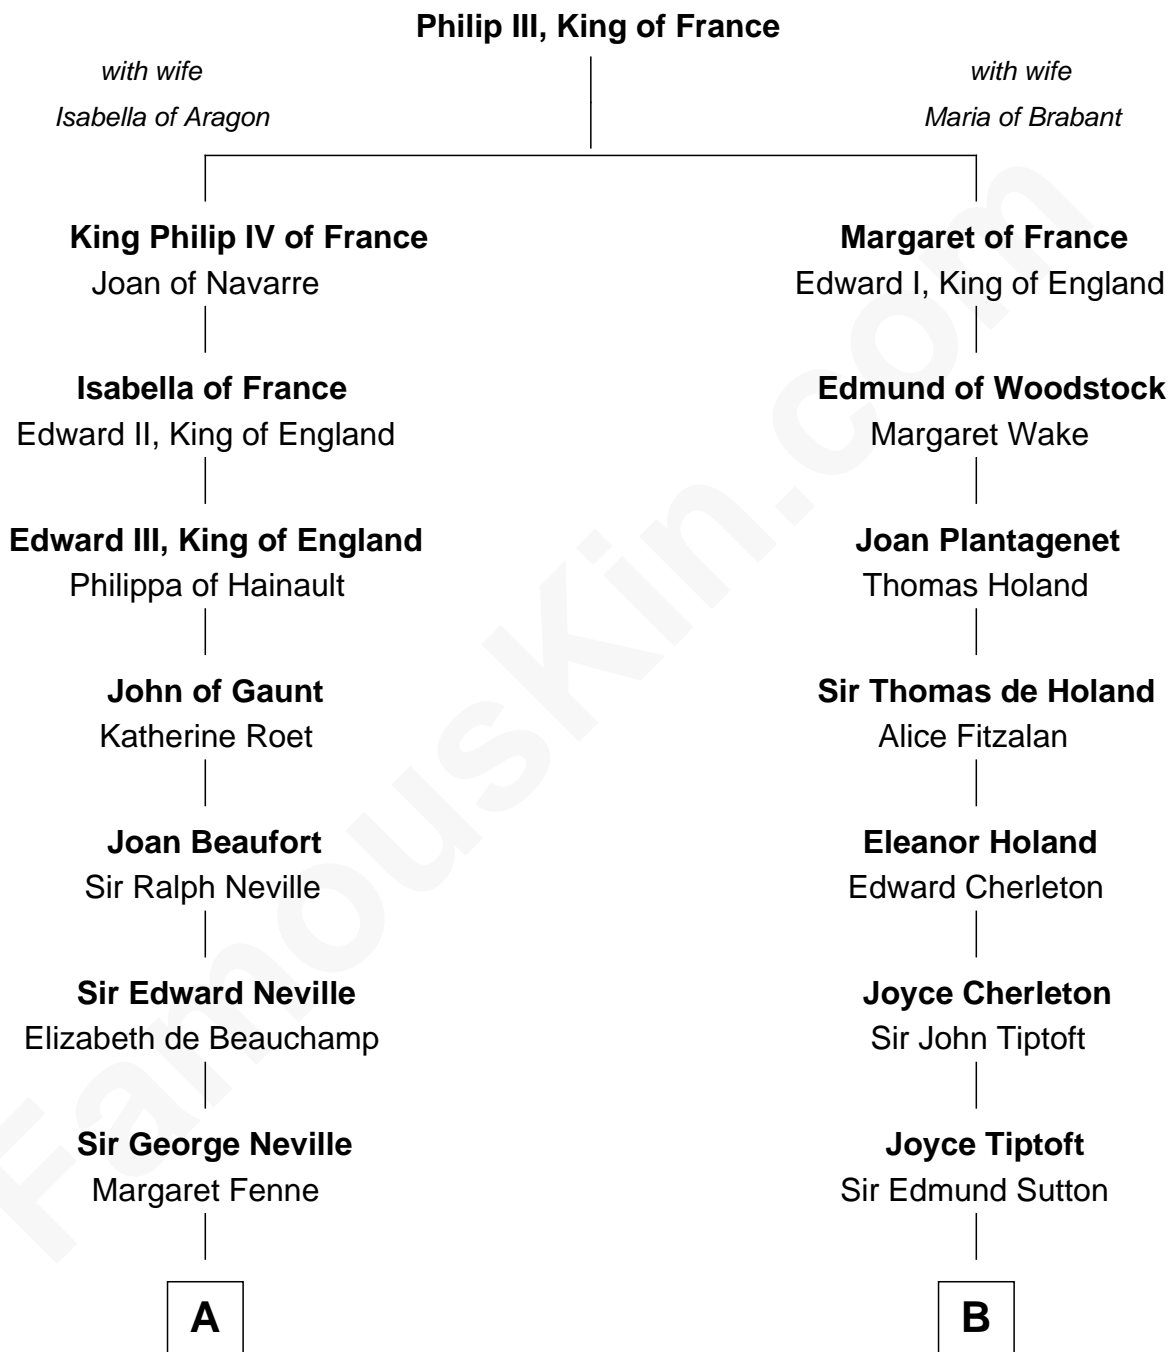

FamousKin.com
Relationship Chart of
Admiral Richard Byrd
Polar Explorer

20th cousin 1 time removed of
General George S. Patton
U.S. Army - World War II

C

Richard Evelyn Byrd

Anne Harrison

Col. William Byrd
Jane Meriwether Rivers

Richard Evelyn Byrd
Eleanor Bolling Flood

Admiral Richard Byrd
Polar Explorer

D

William Thorton

Eleanor Thompson

Susanna Thompson Thorton
Andrew Glassell

Susan Thornton Glassell
George Smith Patton

George Smith Patton
Ruth Wilson