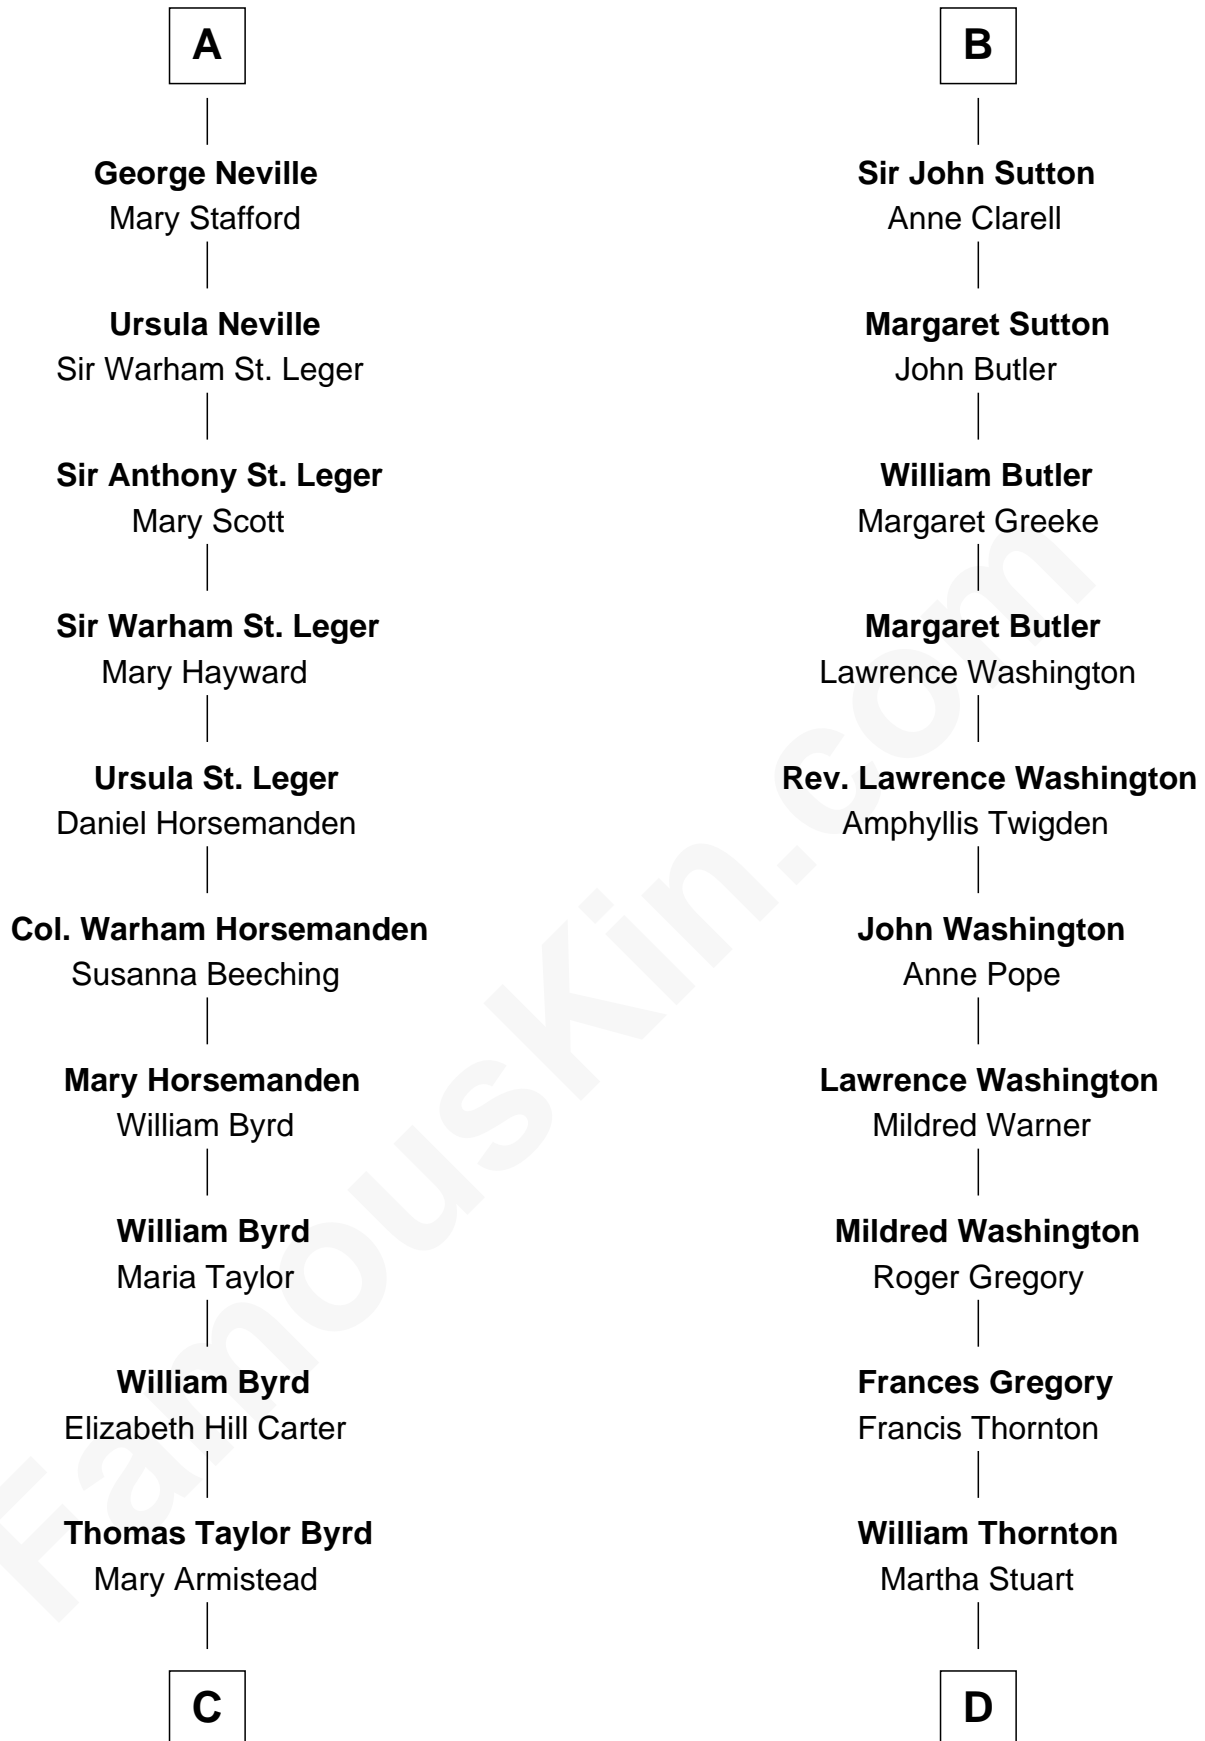

FamousKin.com
Relationship Chart of
Admiral Richard Byrd
Polar Explorer

20th cousin 1 time removed of
General George S. Patton
U.S. Army - World War II

C

Richard Evelyn Byrd

Anne Harrison

Col. William Byrd
Jane Meriwether Rivers

Richard Evelyn Byrd
Eleanor Bolling Flood

Admiral Richard Byrd
Polar Explorer

D

William Thorton

Eleanor Thompson

Susanna Thompson Thorton
Andrew Glassell

Susan Thornton Glassell
George Smith Patton

George Smith Patton
Ruth Wilson