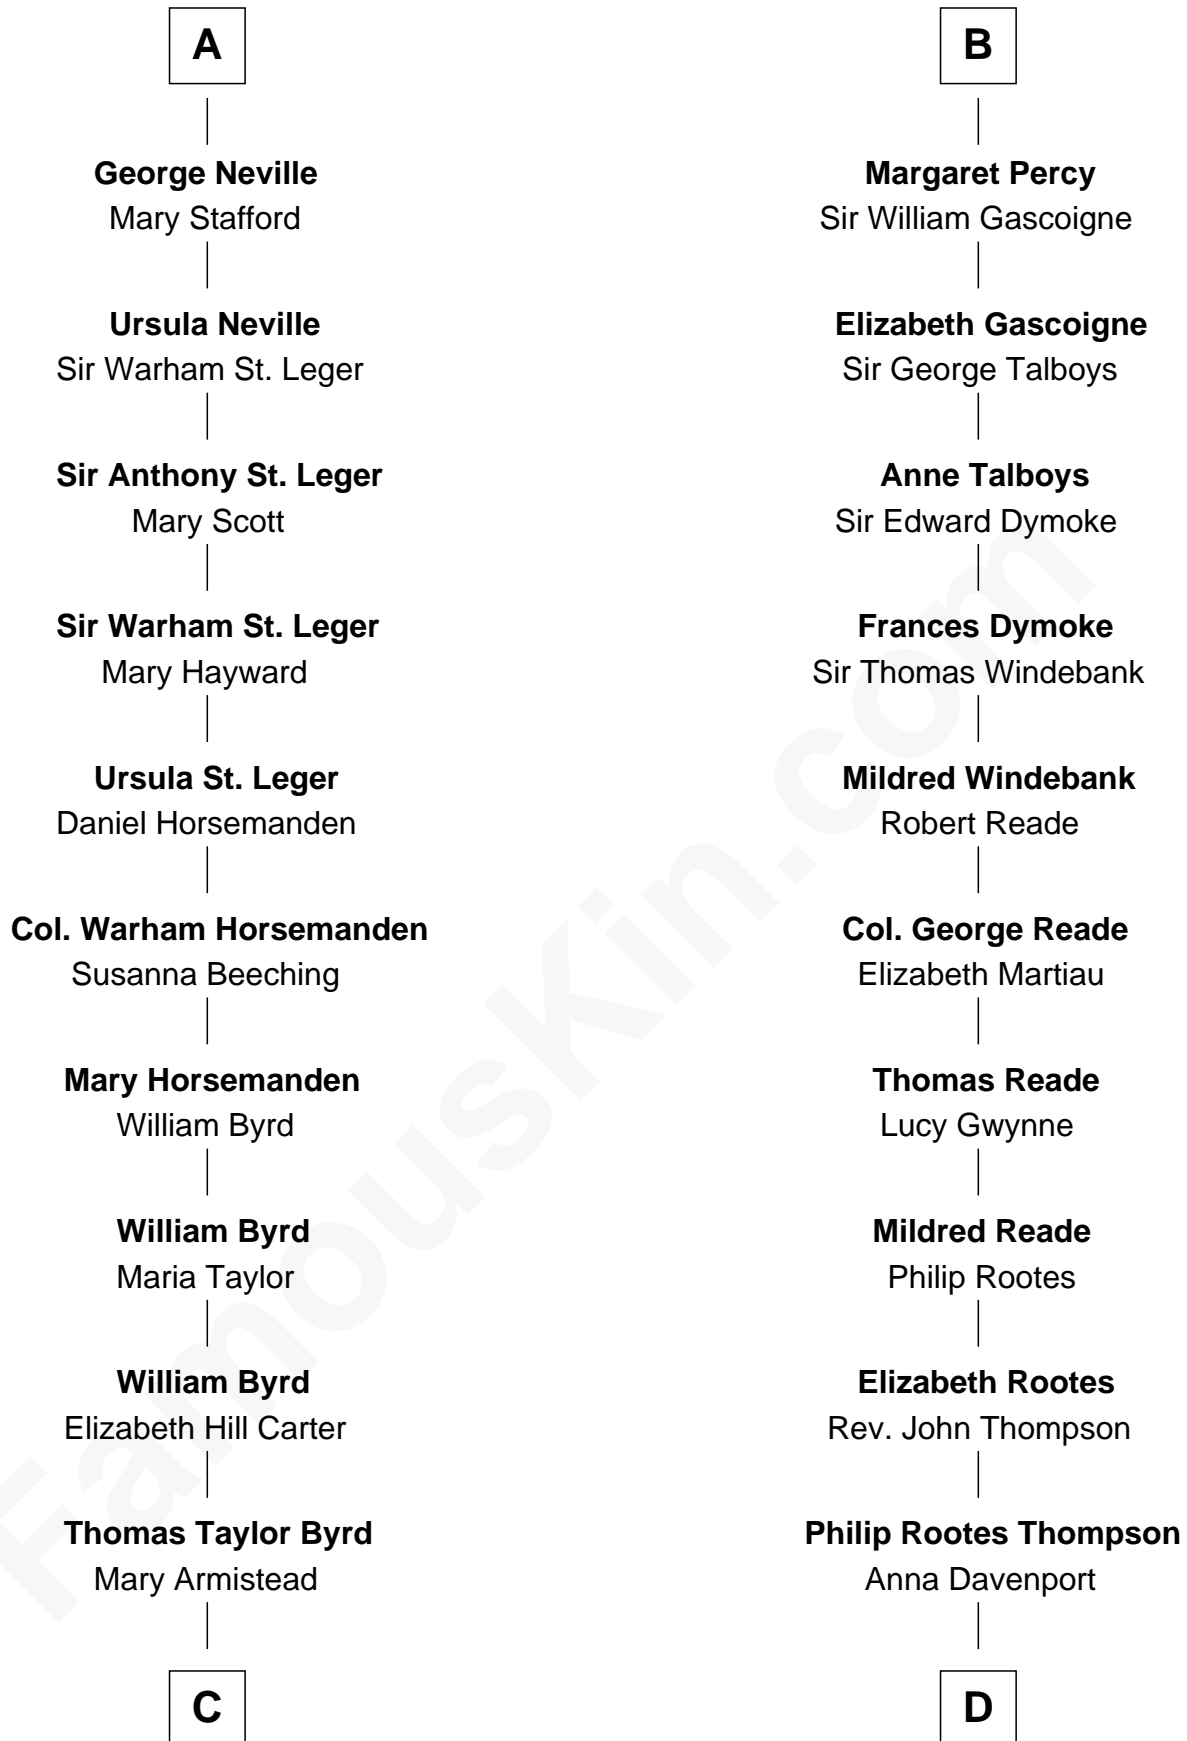

FamousKin.com
Relationship Chart of
Admiral Richard Byrd
Polar Explorer

20th cousin 1 time removed of
General George S. Patton
U.S. Army - World War II

Roger FitzJohn
 Isabel - - - - -

C

Richard Evelyn Byrd

Anne Harrison

Col. William Byrd
Jane Meriwether Rivers

Richard Evelyn Byrd
Eleanor Bolling Flood

Admiral Richard Byrd
Polar Explorer

D

Eleanor Thompson

William Thorton

Susanna Thompson Thorton
Andrew Glassell