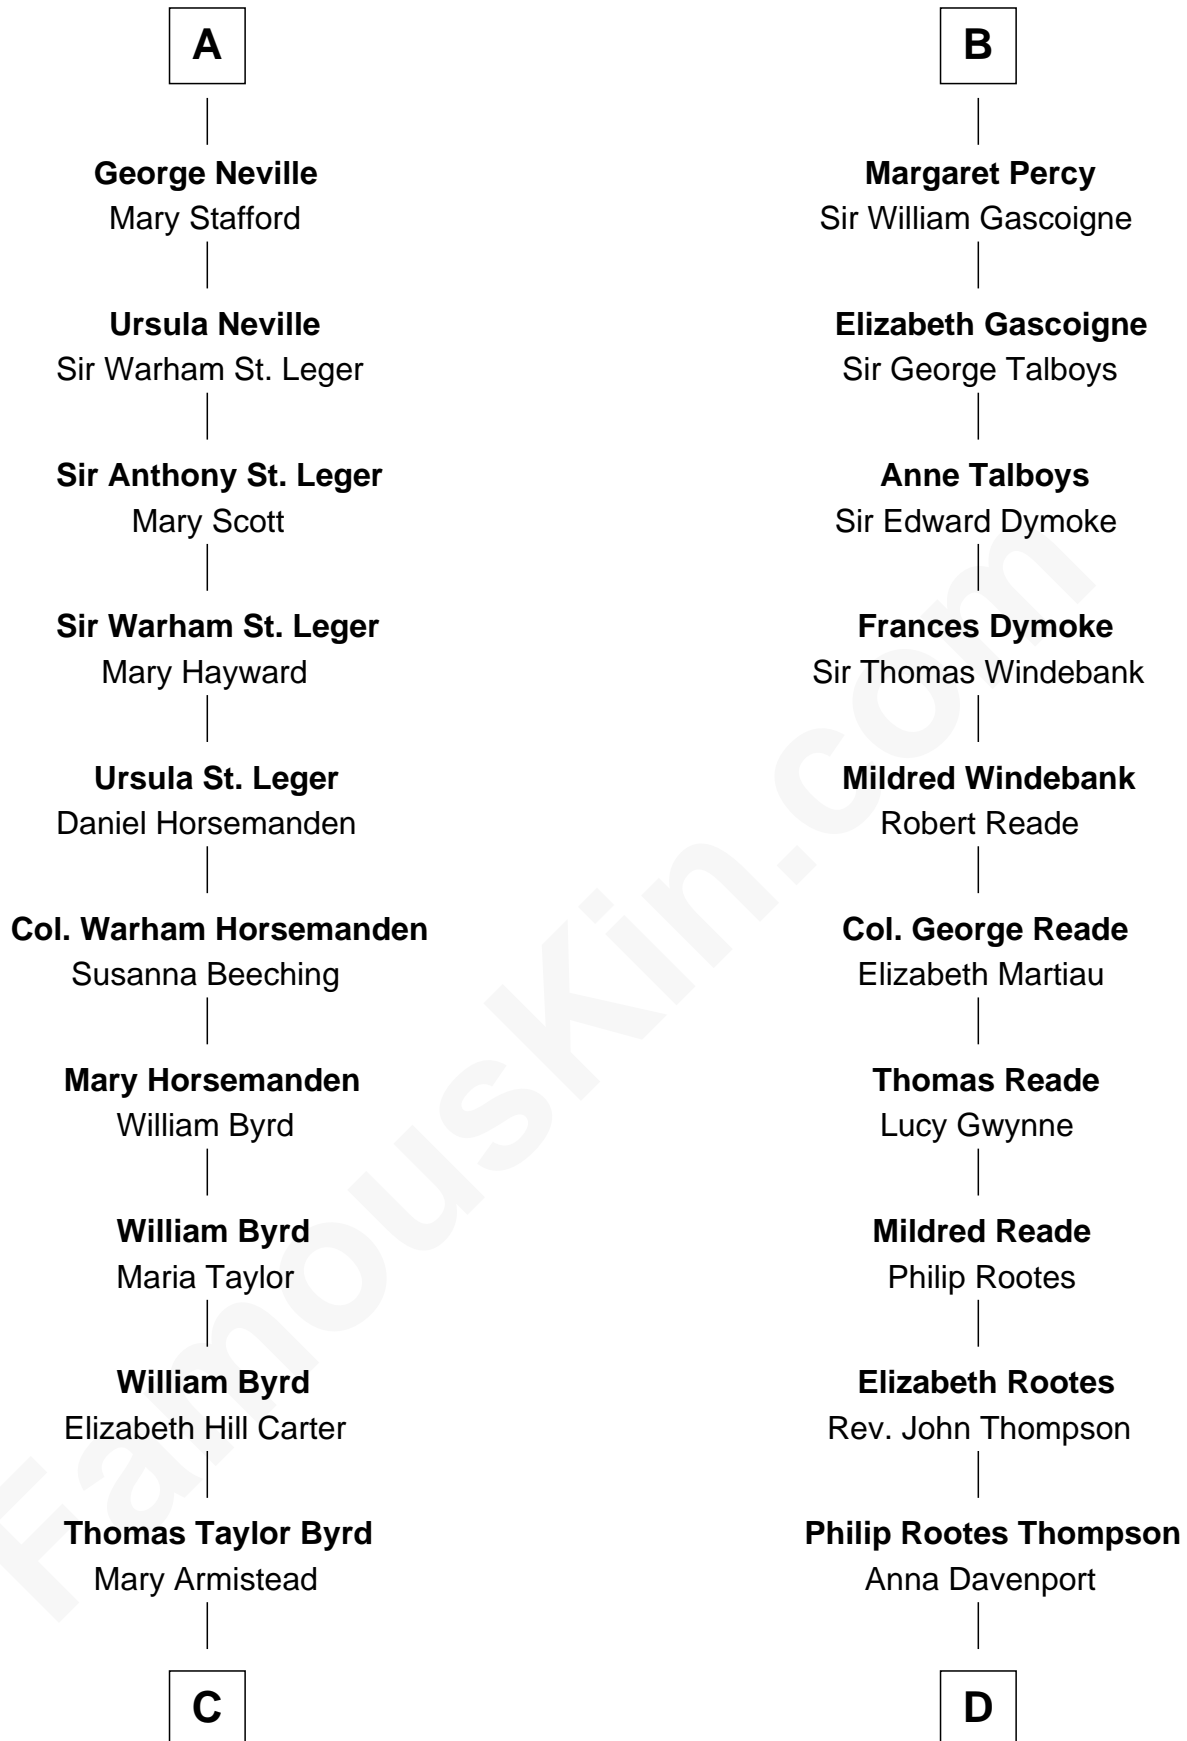

**FamousKin.com**  
**Relationship Chart of**  
**Admiral Richard Byrd**  
*Polar Explorer*

20th cousin 1 time removed of  
**General George S. Patton**  
*U.S. Army - World War II*

**Sir Ralph FitzRanulph**  
 Anastasia de Percy

**C**

**Richard Evelyn Byrd**

Anne Harrison

**Col. William Byrd**  
Jane Meriwether Rivers

**Richard Evelyn Byrd**  
Eleanor Bolling Flood

**Admiral Richard Byrd**  
*Polar Explorer*

**D**

**Eleanor Thompson**

William Thorton

**Susanna Thompson Thorton**  
Andrew Glassell

**Susan Thornton Glassell**  
George Smith Patton

**George Smith Patton**  
Ruth Wilson

**General George S. Patton**  
*U.S. Army - World War II*