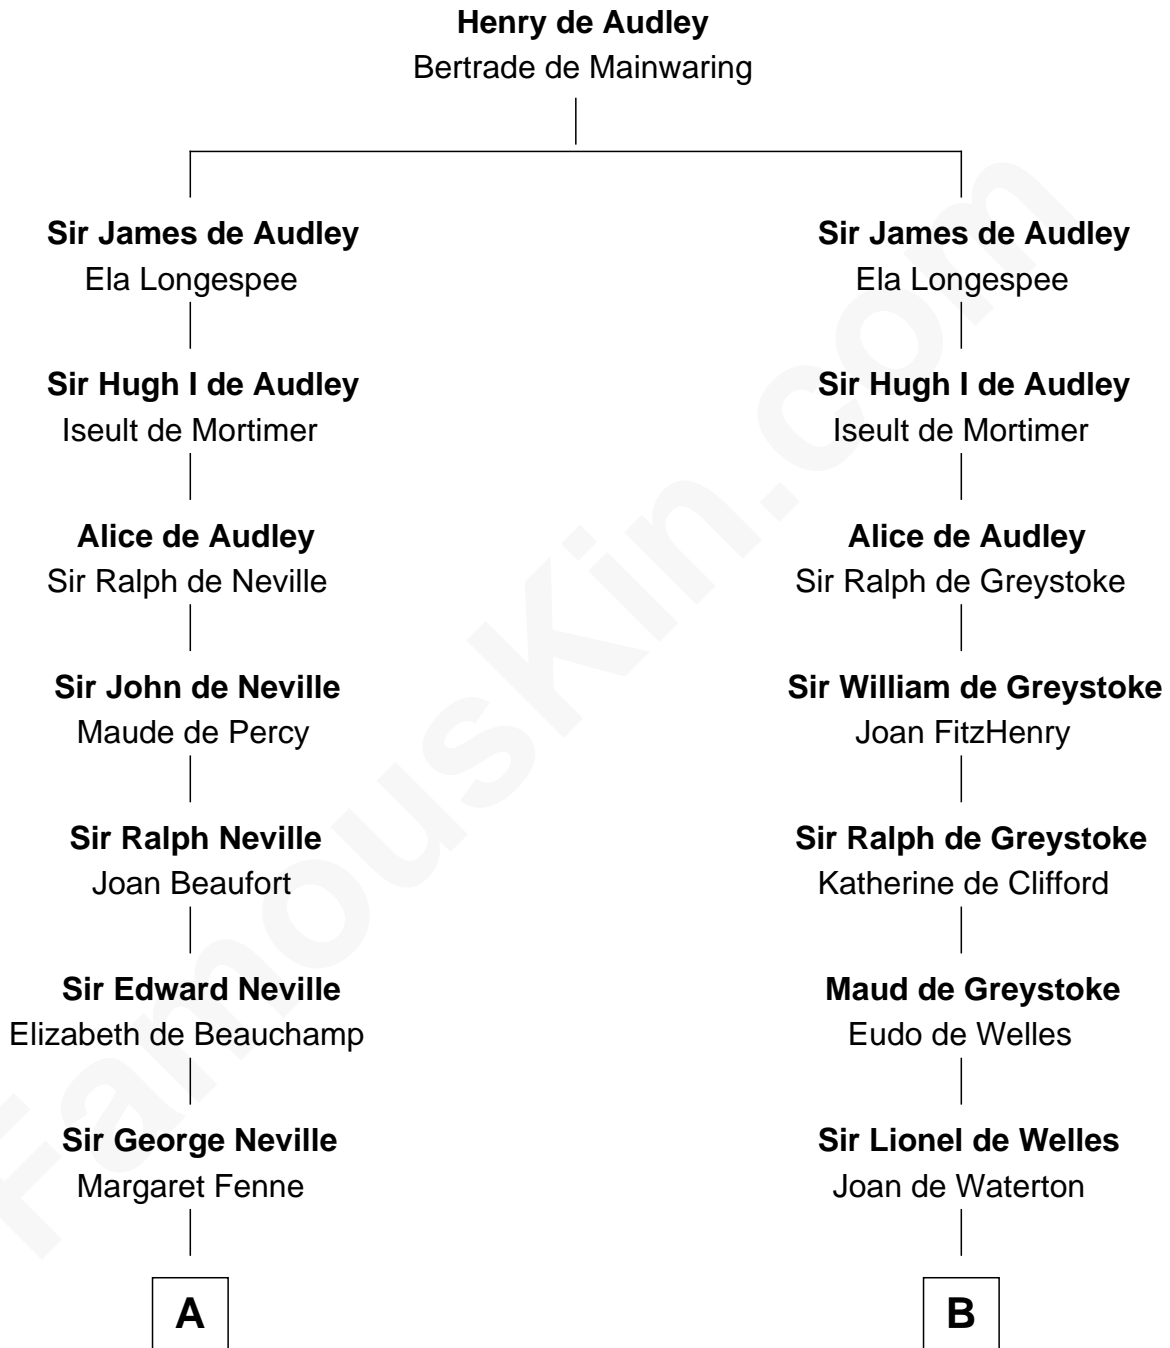

FamousKin.com
Relationship Chart of
Admiral Richard Byrd
Polar Explorer

20th cousin 1 time removed of
General George S. Patton
U.S. Army - World War II

C

Richard Evelyn Byrd

Anne Harrison

Col. William Byrd
Jane Meriwether Rivers

Richard Evelyn Byrd
Eleanor Bolling Flood

Admiral Richard Byrd
Polar Explorer

D

Eleanor Thompson

William Thorton

Susanna Thompson Thorton
Andrew Glassell

Susan Thornton Glassell
George Smith Patton

George Smith Patton
Ruth Wilson