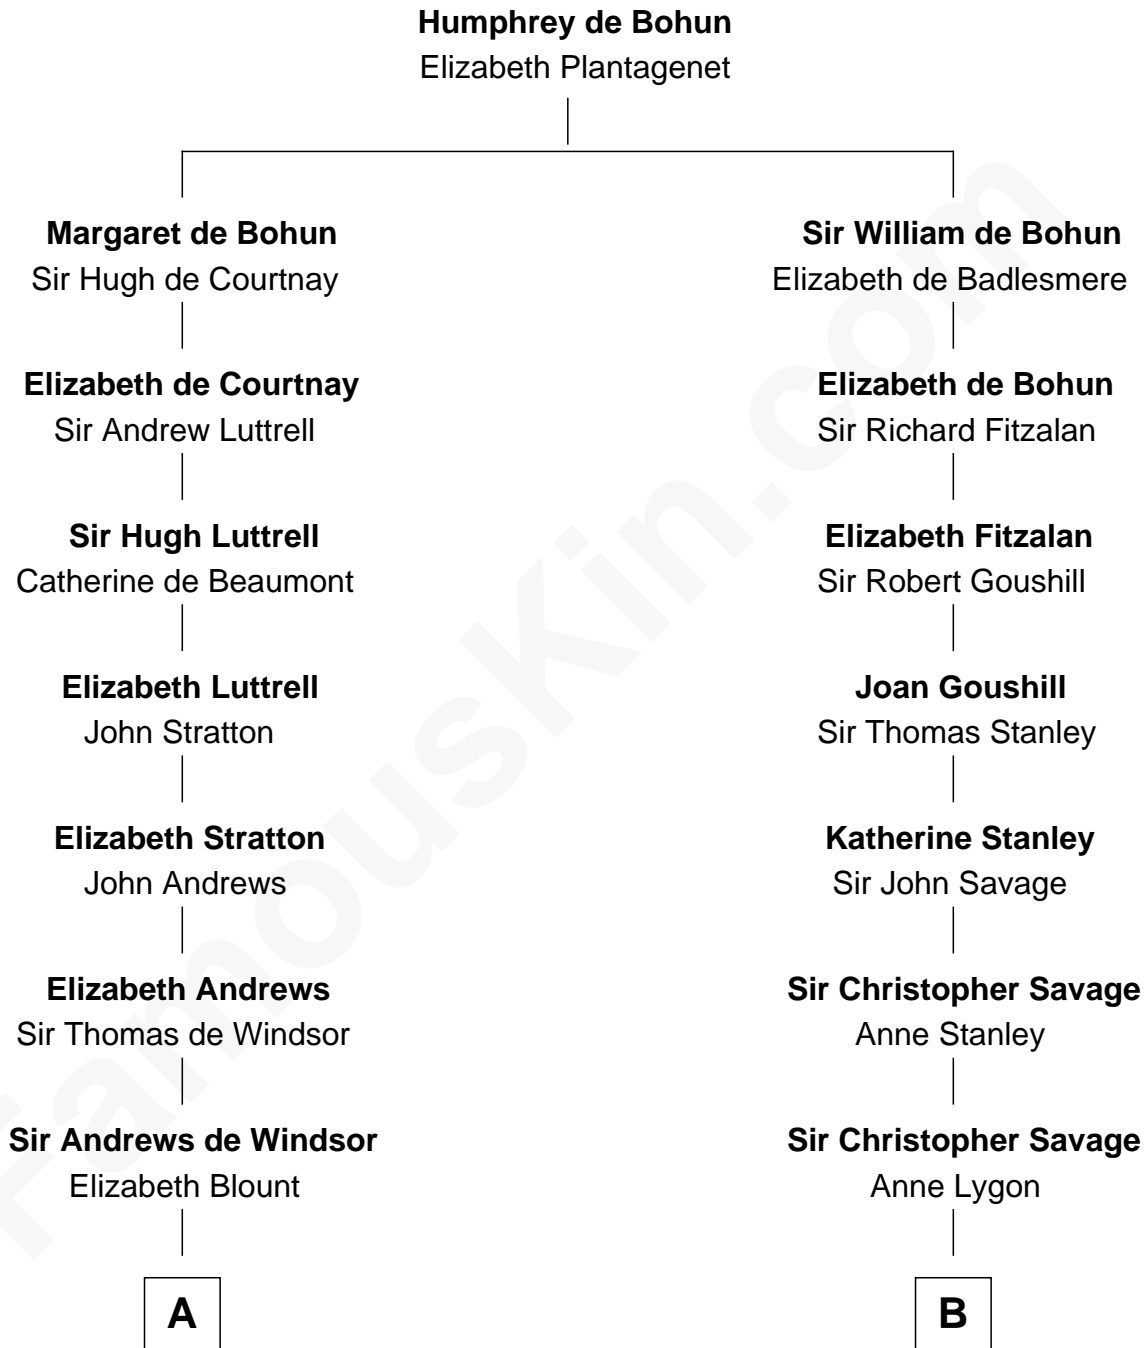

FamousKin.com
Relationship Chart of
Admiral Richard Byrd
Polar Explorer

18th cousin 1 time removed of
General George S. Patton
U.S. Army - World War II

C

Richard Evelyn Byrd
Eleanor Bolling Flood

Admiral Richard Byrd
Polar Explorer

D

Susan Thornton Glassell
George Smith Patton

George Smith Patton
Ruth Wilson

General George S. Patton
U.S. Army - World War II

FamousKin.com