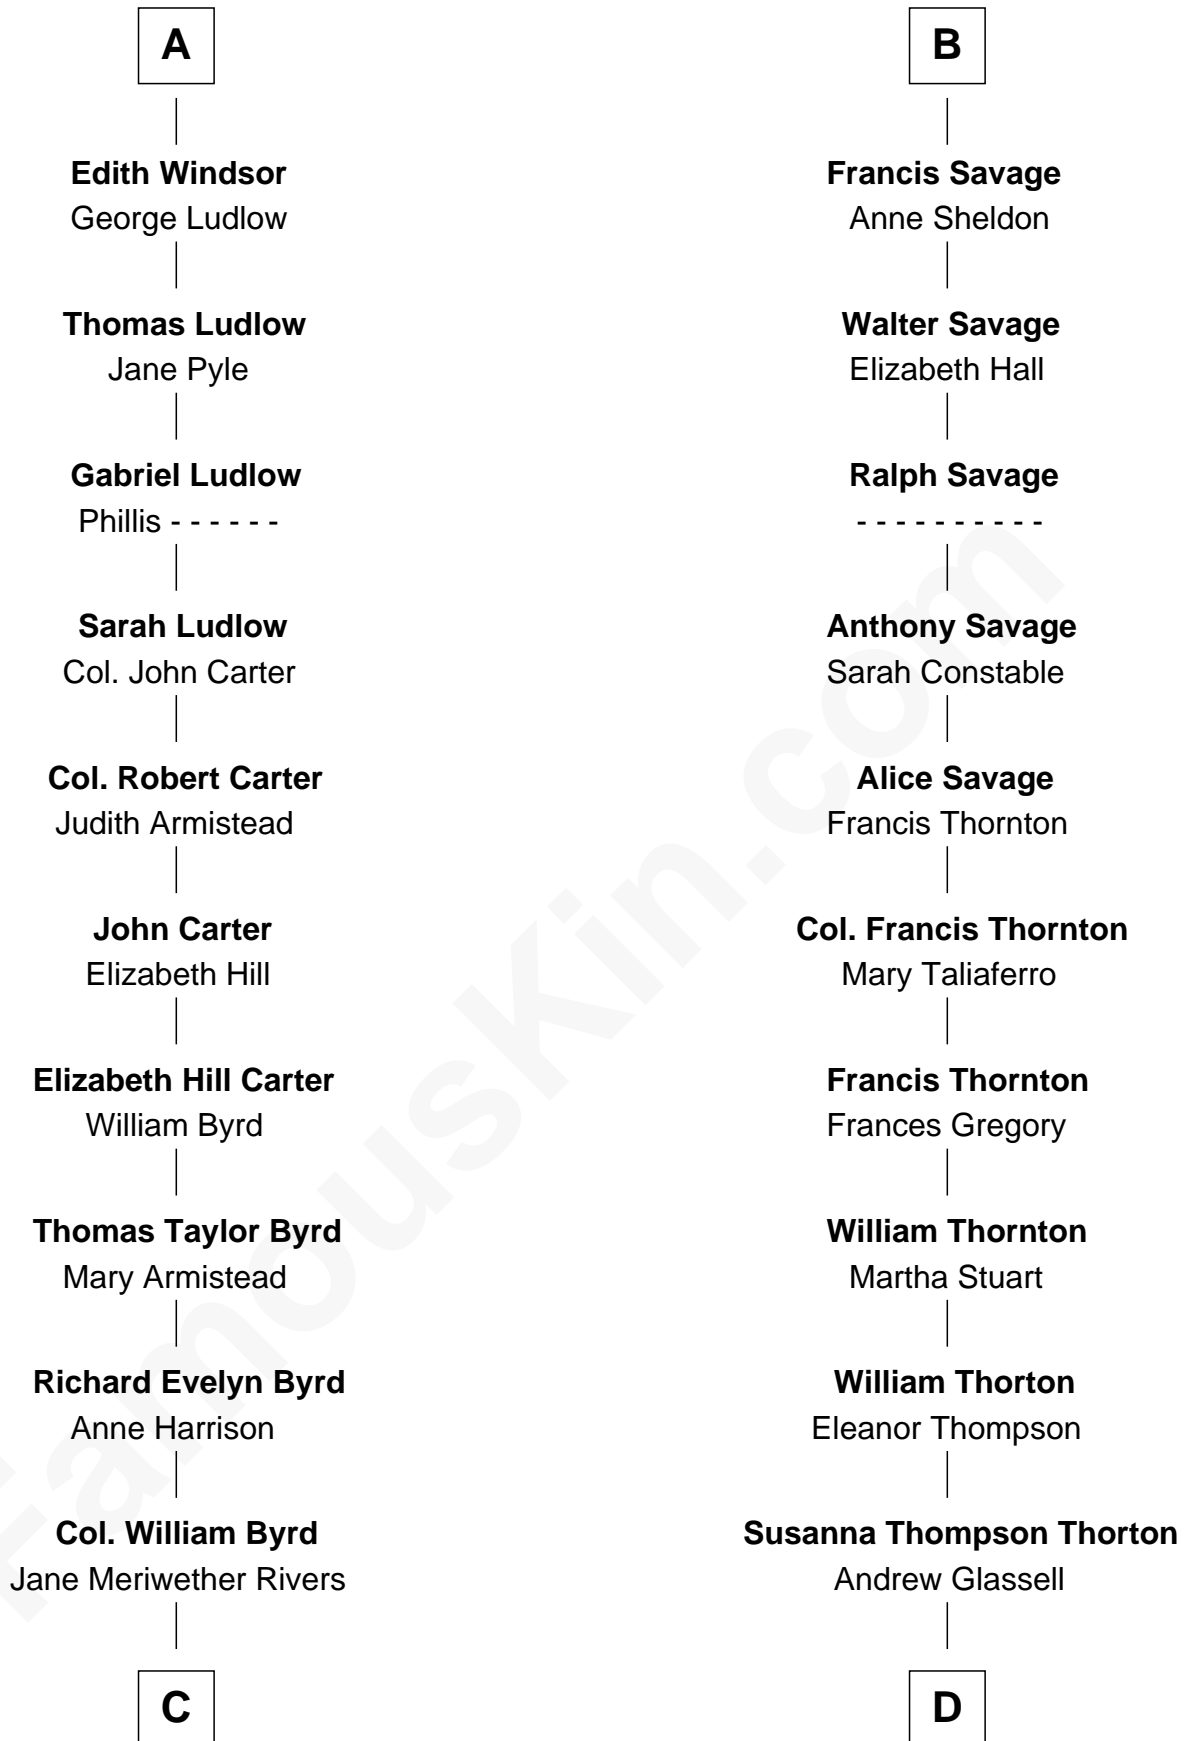

FamousKin.com
Relationship Chart of
Admiral Richard Byrd
Polar Explorer

18th cousin 1 time removed of
General George S. Patton
U.S. Army - World War II

C

Richard Evelyn Byrd
Eleanor Bolling Flood

Admiral Richard Byrd
Polar Explorer

D

Susan Thornton Glassell
George Smith Patton

George Smith Patton
Ruth Wilson

General George S. Patton
U.S. Army - World War II

FamousKin.com