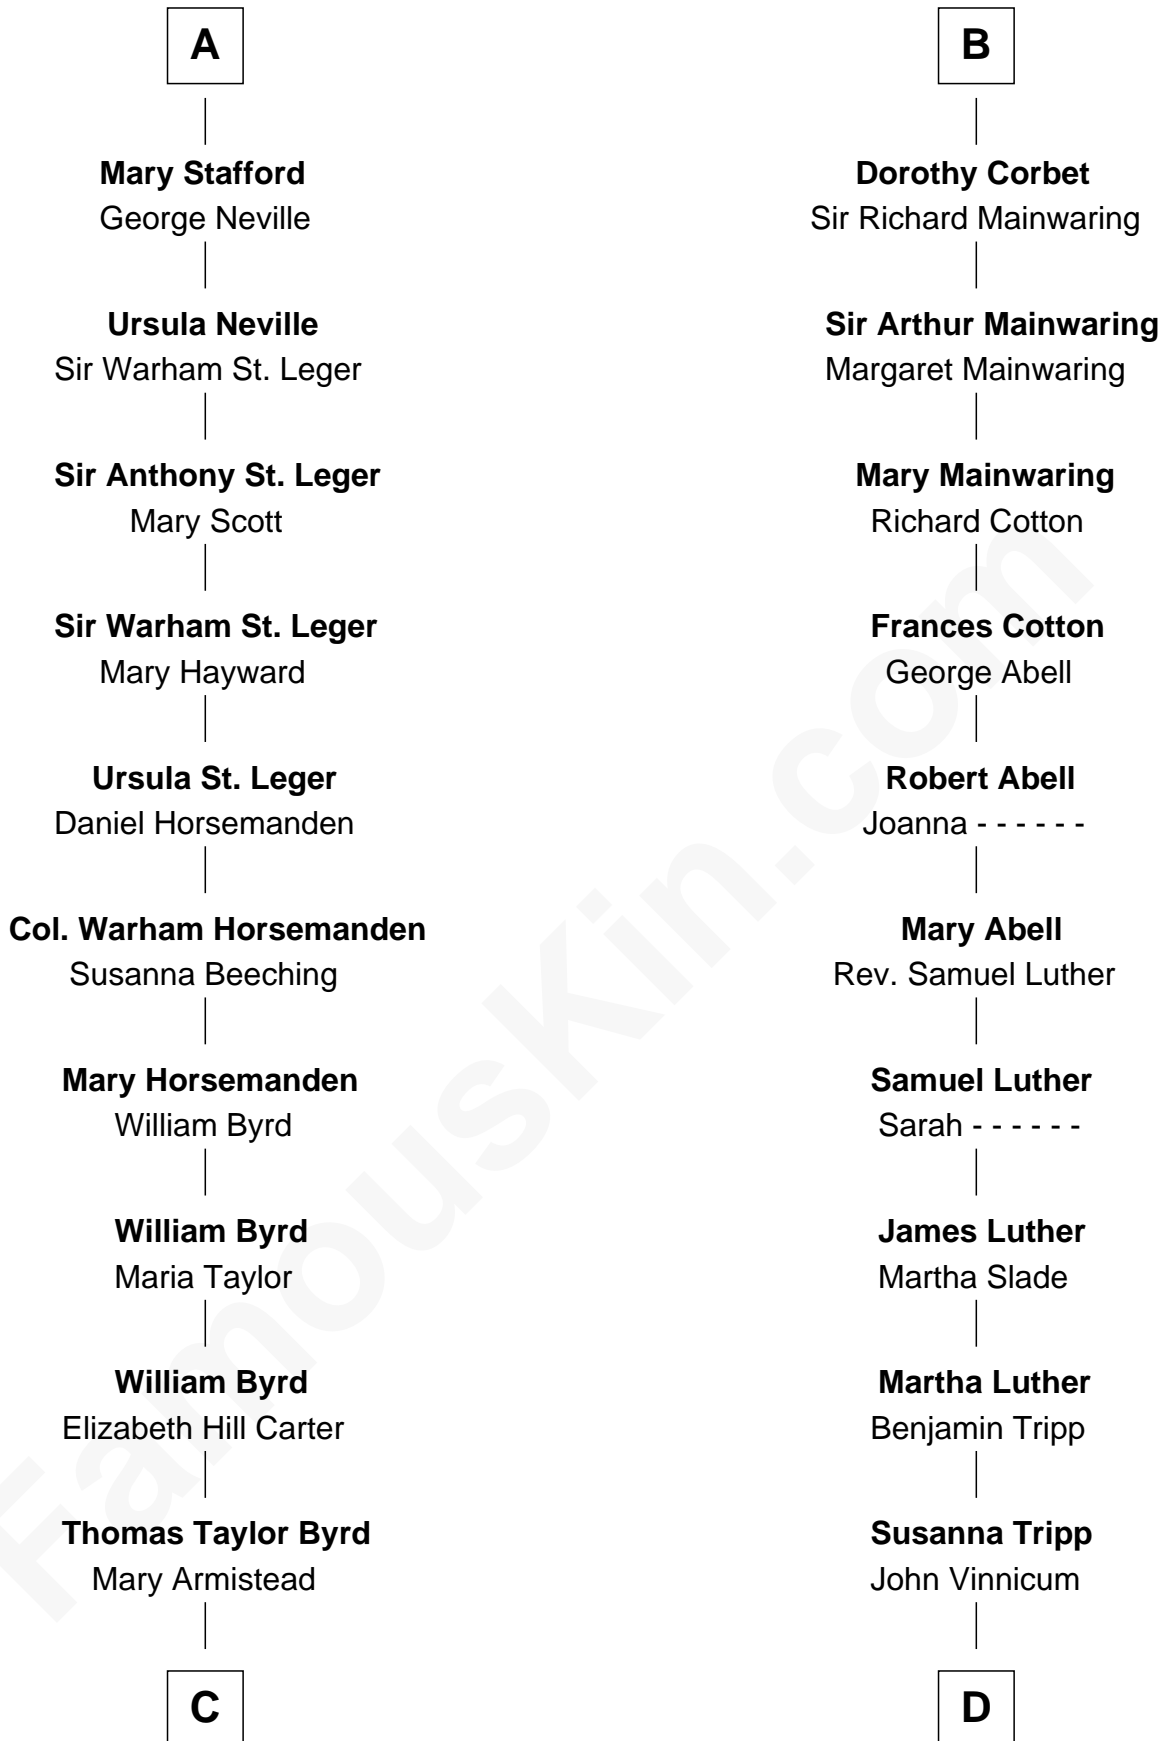

FamousKin.com

Relationship Chart of

Admiral Richard Byrd

Polar Explorer

20th cousin of

Lizzie Borden

Accused Murderess

Henry Plantagenet
Maud de Chaworth

John Talbot

Ann Talbot

Sir Henry Vernon

Elizabeth Vernon

Sir Robert Corbet

B

C

Richard Evelyn Byrd
Anne Harrison

Col. William Byrd
Jane Meriwether Rivers

Richard Evelyn Byrd
Eleanor Bolling Flood

Admiral Richard Byrd
Polar Explorer

D

Sarah L. Vinnicum
Joseph Morse

Anthony Morse
Rhoda Morrison

Sarah Anthony Morse
Andrew Jackson Borden

Lizzie Borden
Accused Murderess

FamousKin.com