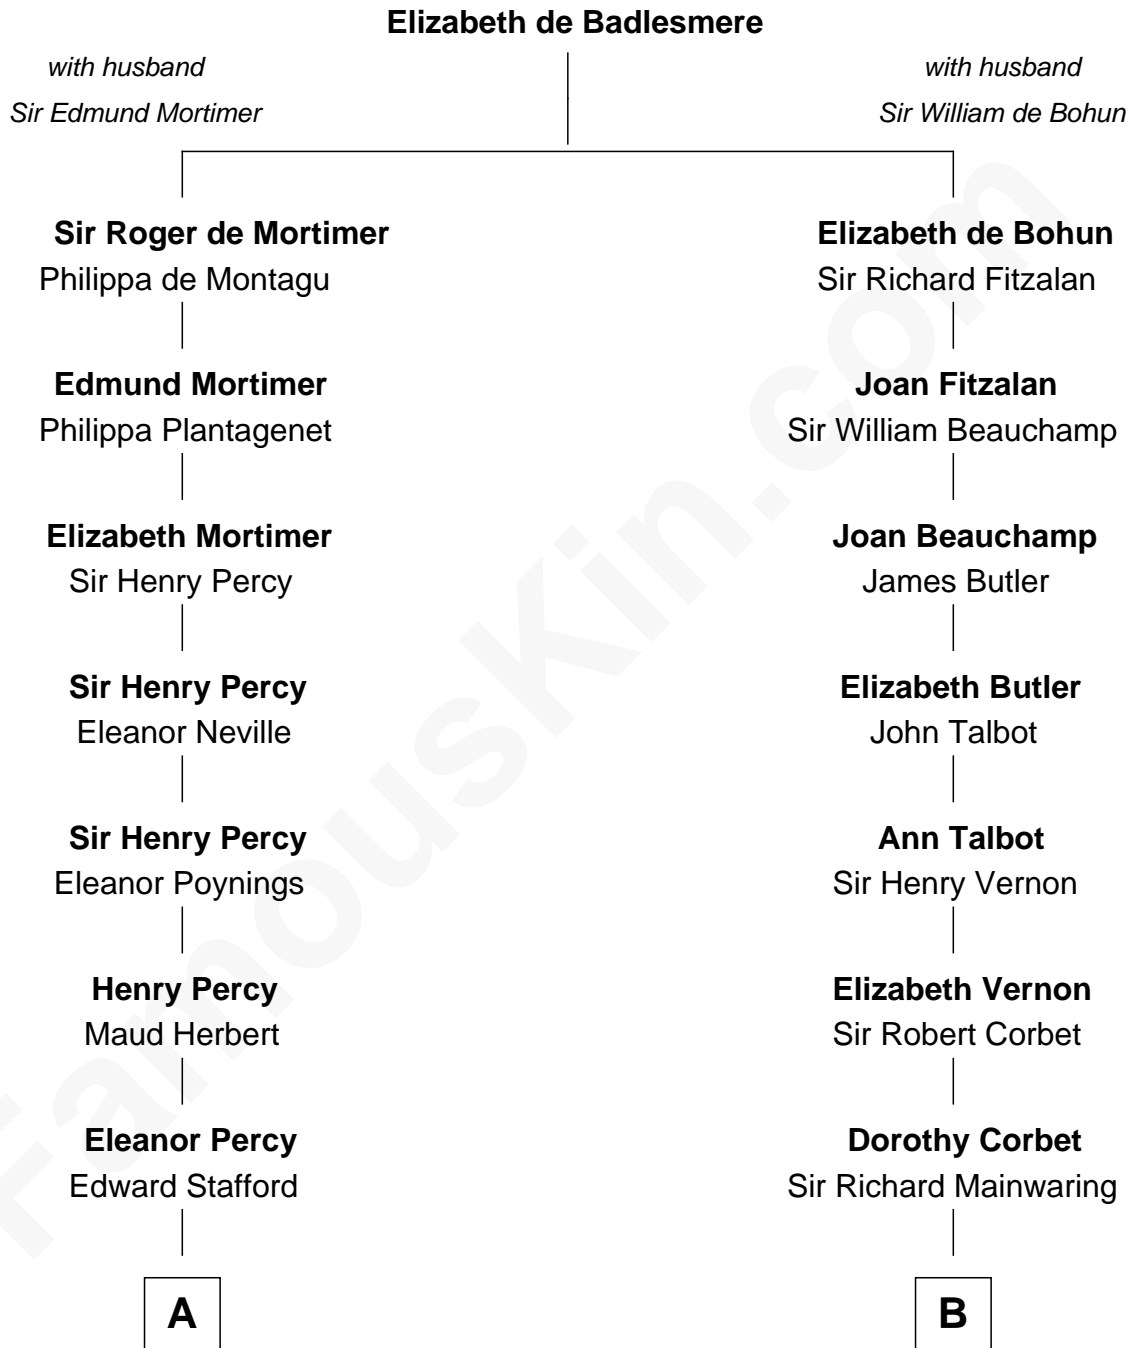

FamousKin.com
Relationship Chart of
Admiral Richard Byrd
Polar Explorer

19th cousin 1 time removed of
Lizzie Borden
Accused Murderess

C

Richard Evelyn Byrd
Anne Harrison

Col. William Byrd
Jane Meriwether Rivers

Richard Evelyn Byrd
Eleanor Bolling Flood

Admiral Richard Byrd
Polar Explorer

D

Anthony Morse
Rhoda Morrison

Sarah Anthony Morse
Andrew Jackson Borden

Lizzie Borden
Accused Murderess

FamousKin.com