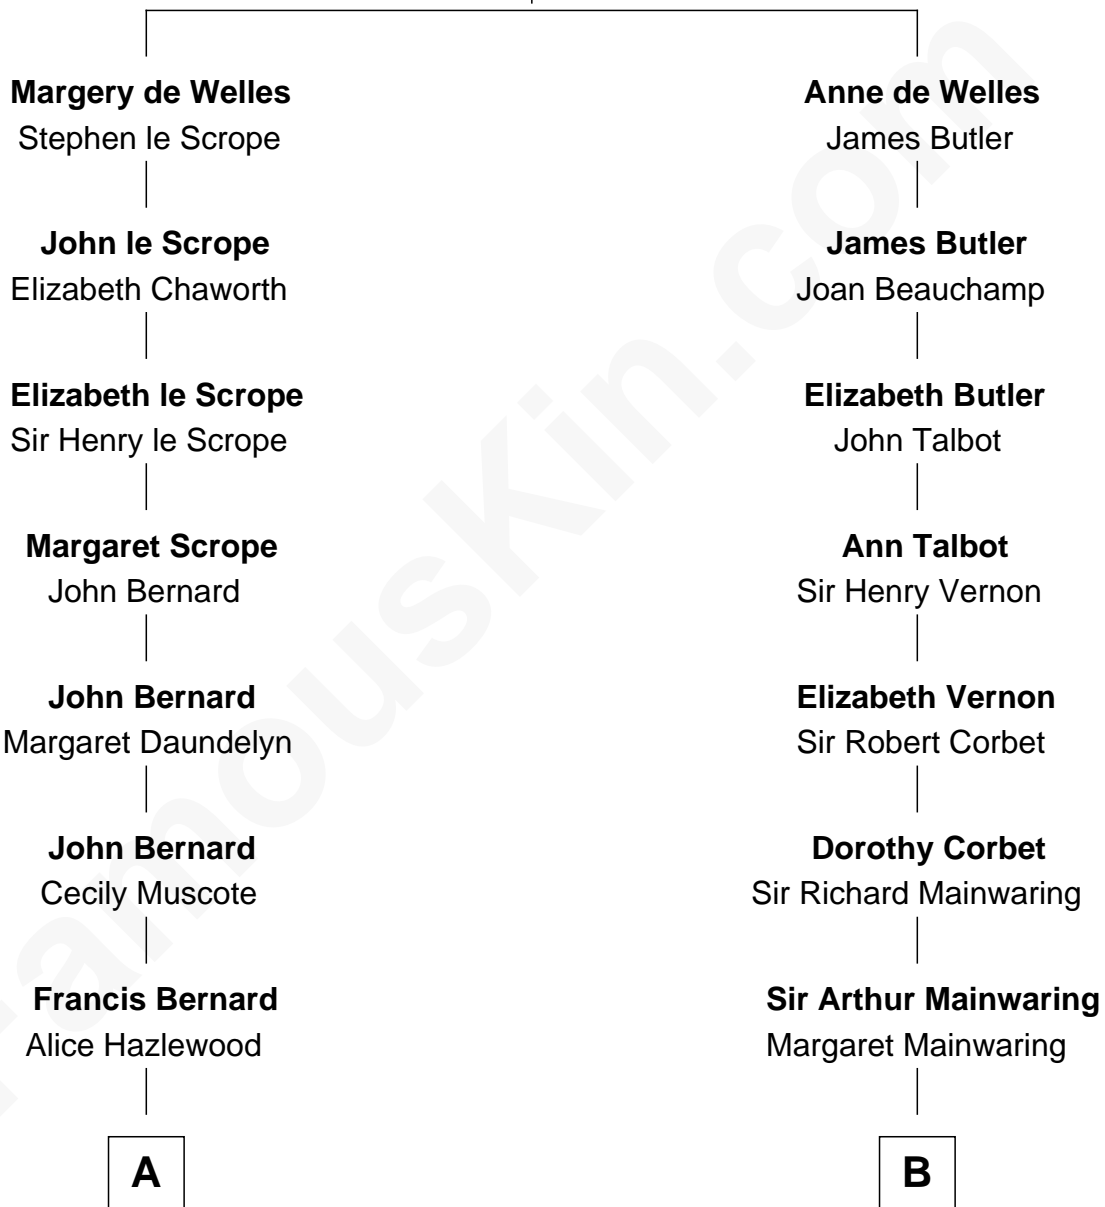

FamousKin.com
Relationship Chart of
Admiral Richard Byrd
Polar Explorer

16th cousin 2 times removed of

Lizzie Borden
Accused Murderess

John de Welles
 Maud de Roos

C

Sarah Anthony Morse
Andrew Jackson Borden

Lizzie Borden
Accused Murderess

FamousKin.com