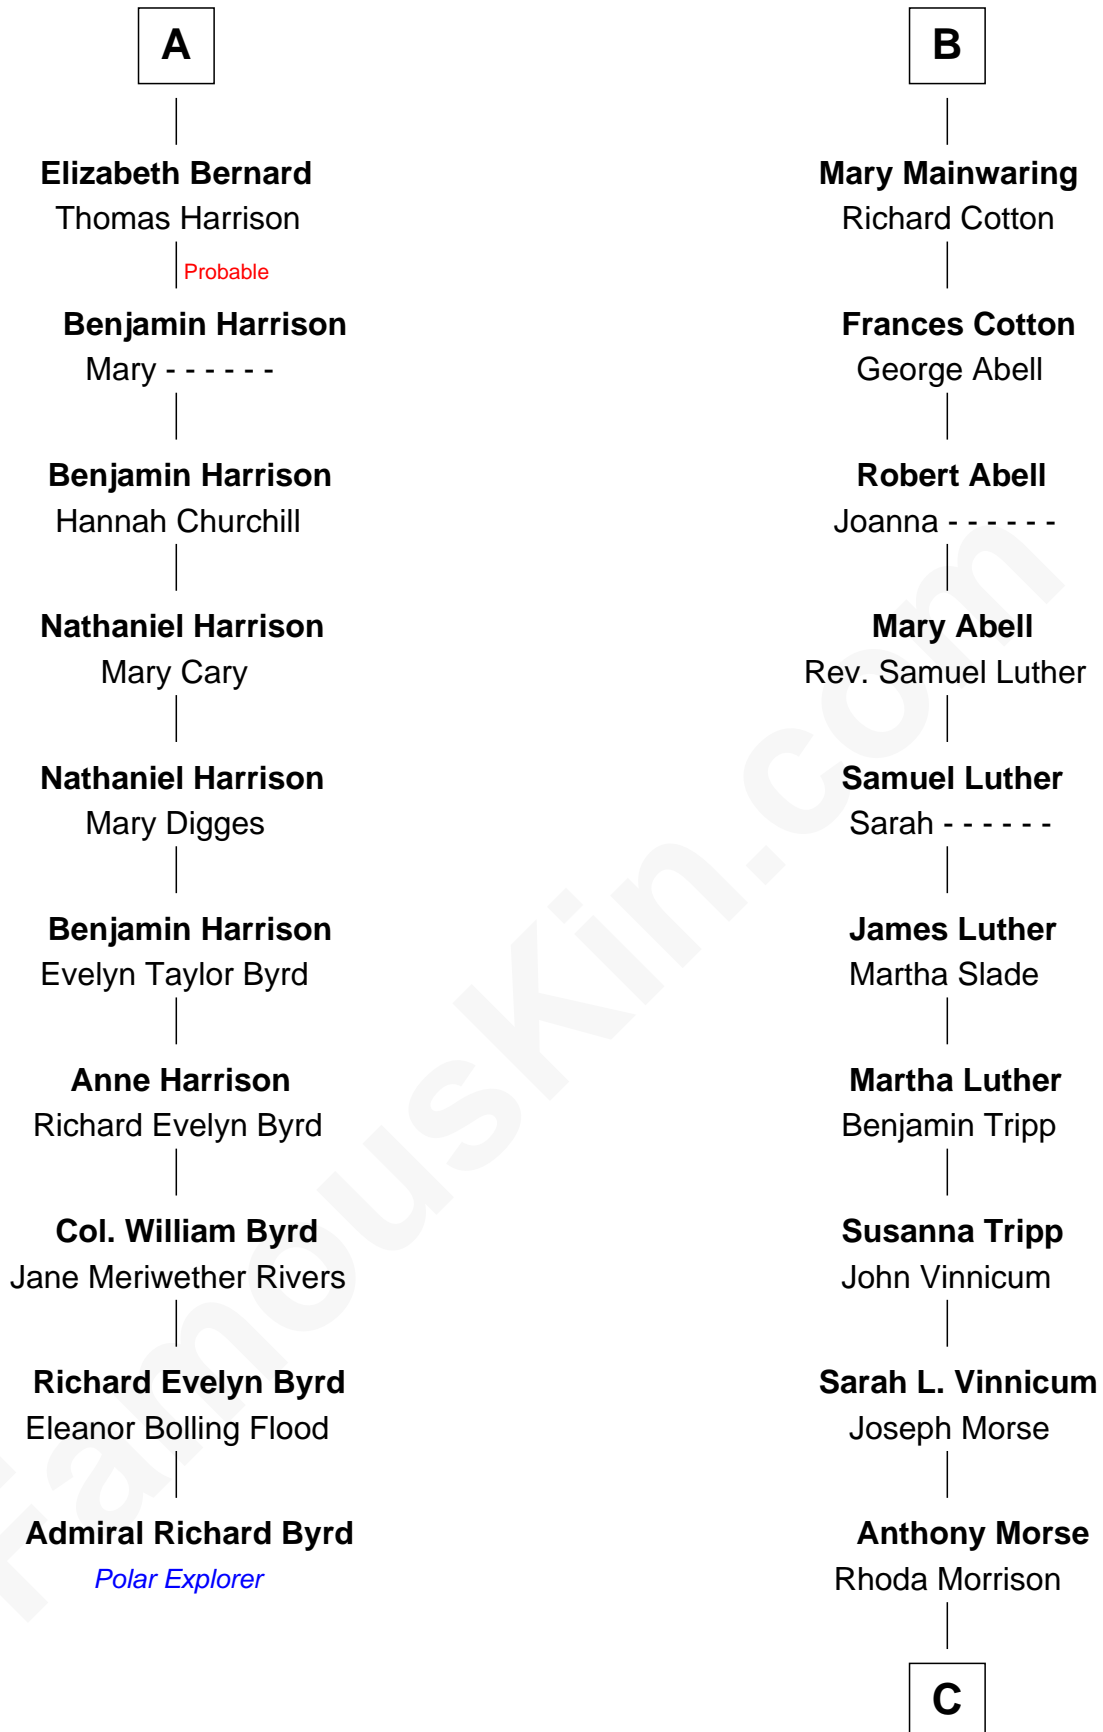

FamousKin.com
Relationship Chart of
Admiral Richard Byrd
Polar Explorer

16th cousin 2 times removed of

Lizzie Borden
Accused Murderess

John de Welles
 Maud de Roos

C

Sarah Anthony Morse
Andrew Jackson Borden

Lizzie Borden
Accused Murderess

FamousKin.com