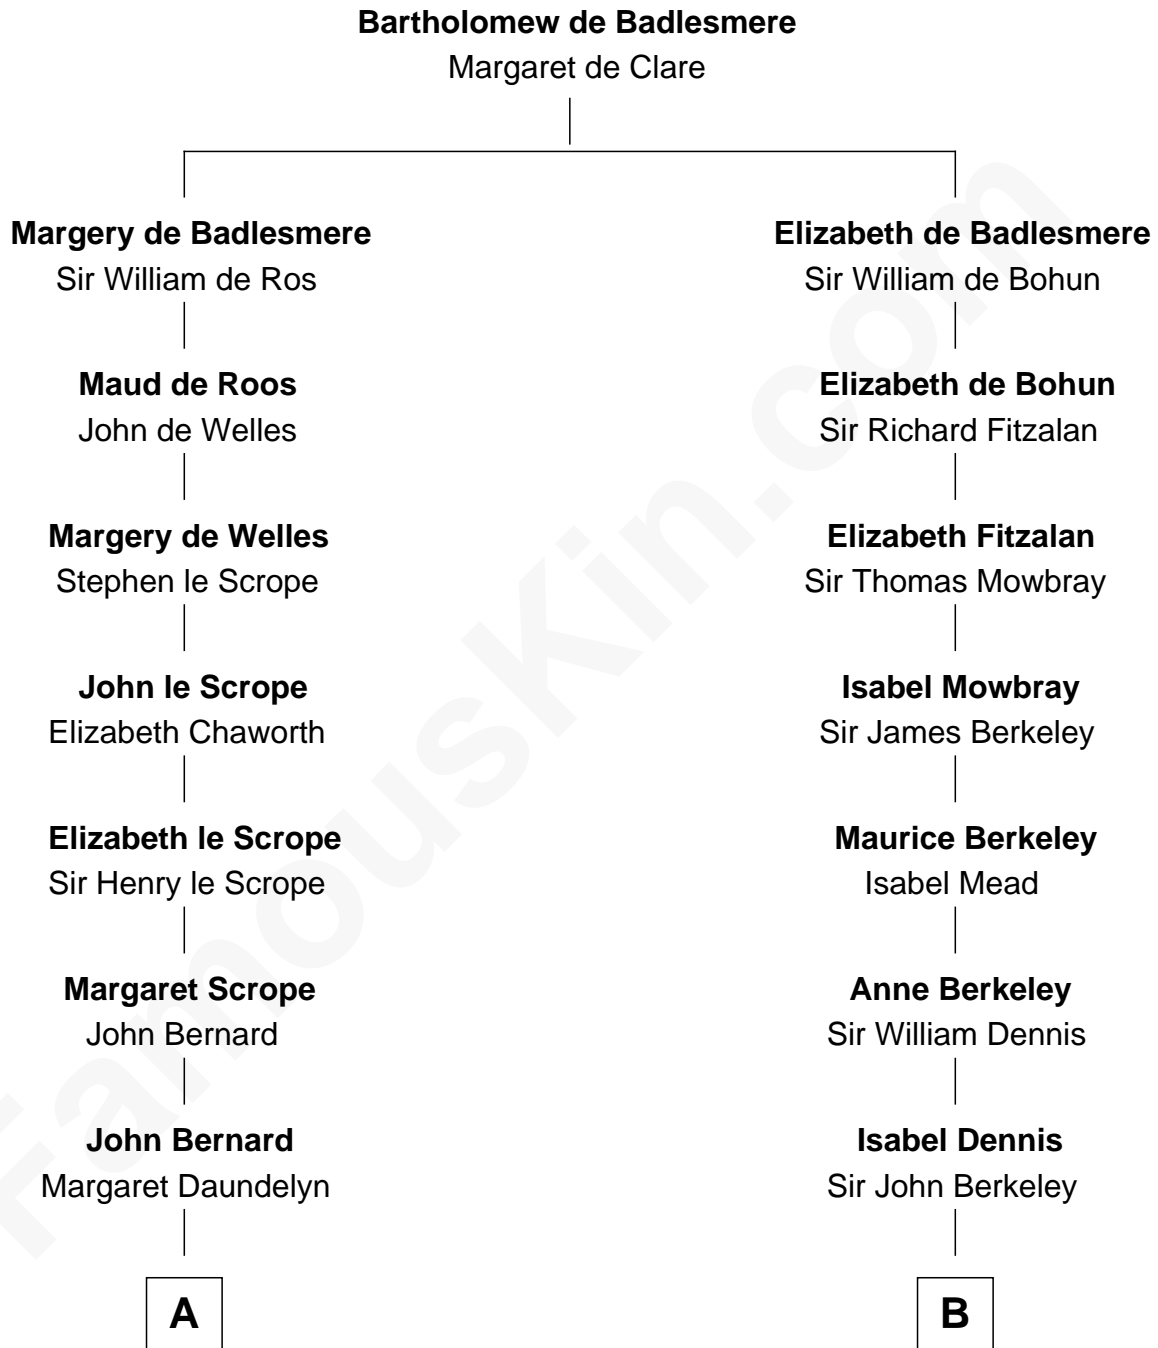

FamousKin.com
Relationship Chart of
Admiral Richard Byrd
Polar Explorer

18th cousin 3 times removed of

Warren Buffett
Chairman & CEO, Berkshire Hathaway

C

Richard Evelyn Byrd
Eleanor Bolling Flood

Admiral Richard Byrd
Polar Explorer

D

Deborah Collamore Pennell
John Watson

Susan Ann Watson
Ford Bela Barber

Stella Frances Barber
John Ammon Stahl

Leila Stahl
Howard Homan Buffett

Warren Buffett
Chairman & CEO, Berkshire Hathaway

FamousKin.com