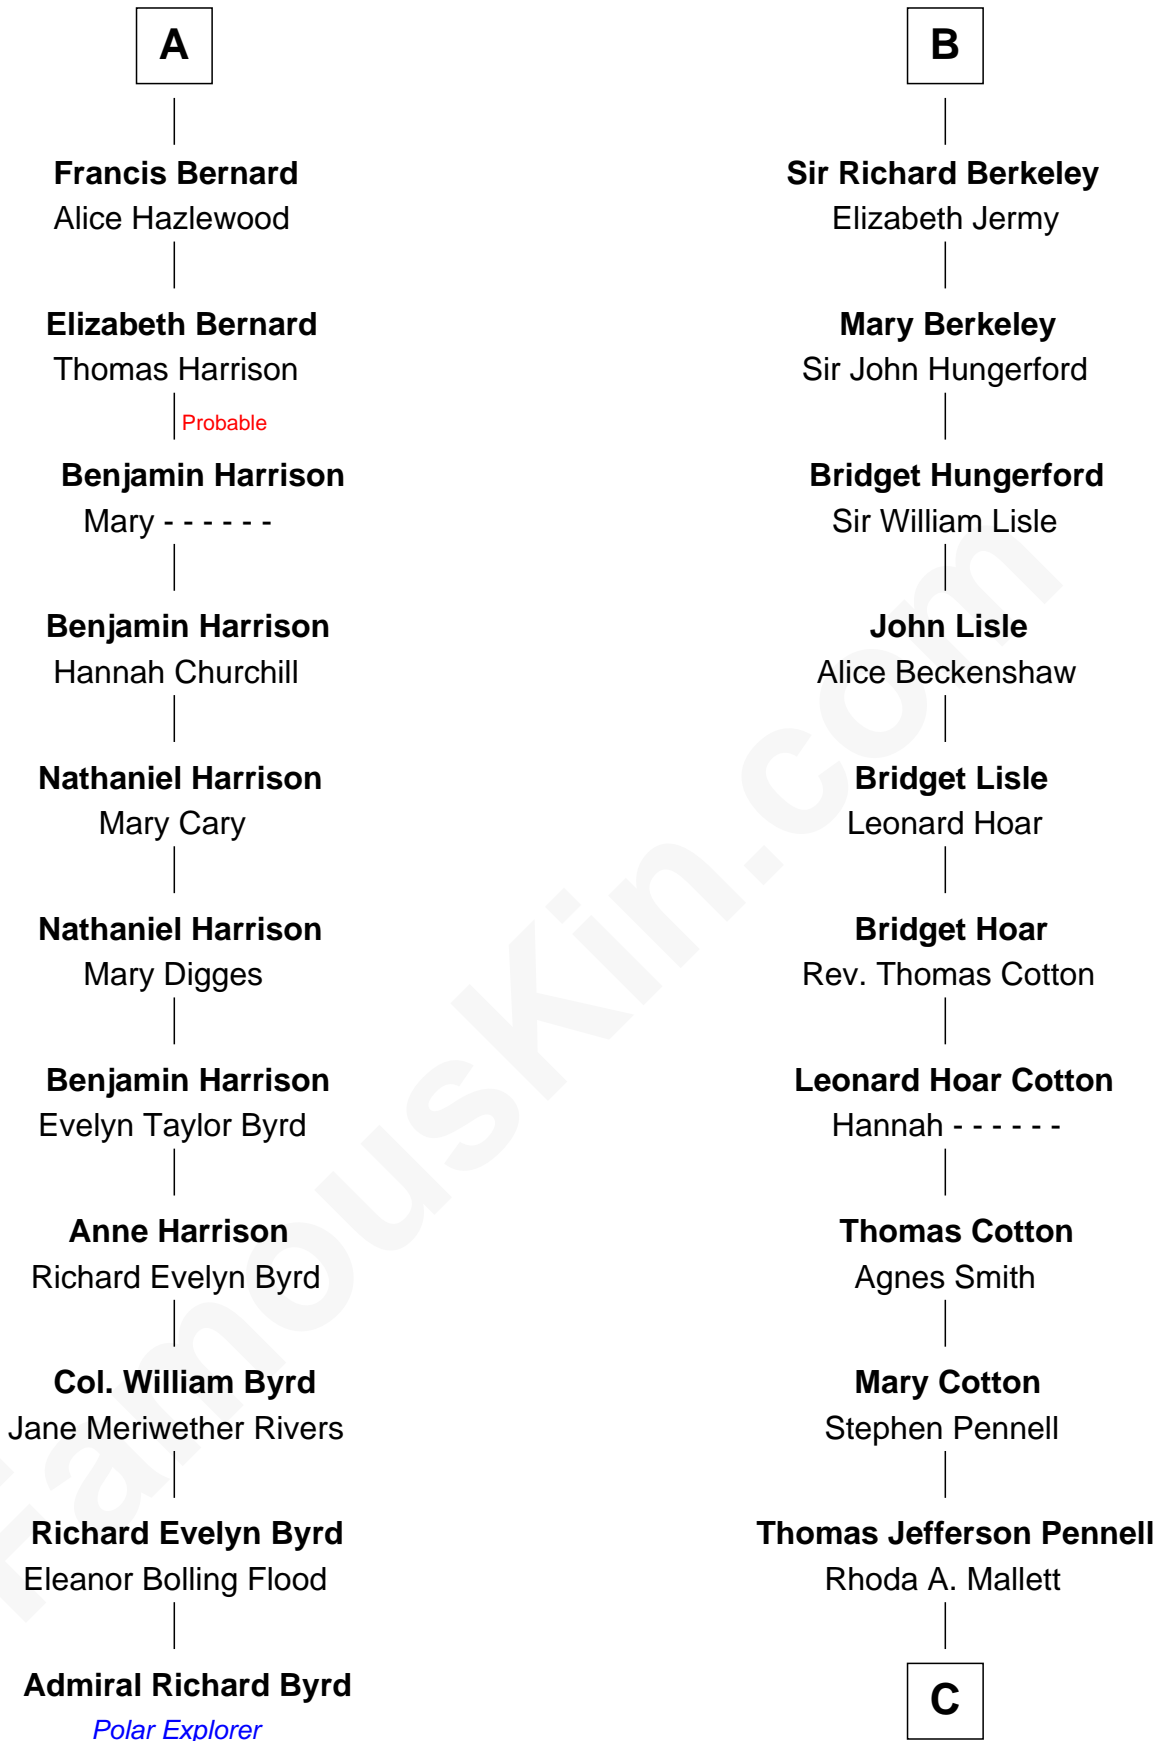

FamousKin.com
Relationship Chart of
Admiral Richard Byrd
Polar Explorer

17th cousin 4 times removed of

Warren Buffett
Chairman & CEO, Berkshire Hathaway

C

Deborah Collamore Pennell

John Watson

Susan Ann Watson

Ford Bela Barber

Stella Frances Barber

John Ammon Stahl

Leila Stahl

Howard Homan Buffett

Warren Buffett

Chairman & CEO, Berkshire Hathaway

FamousKin.com