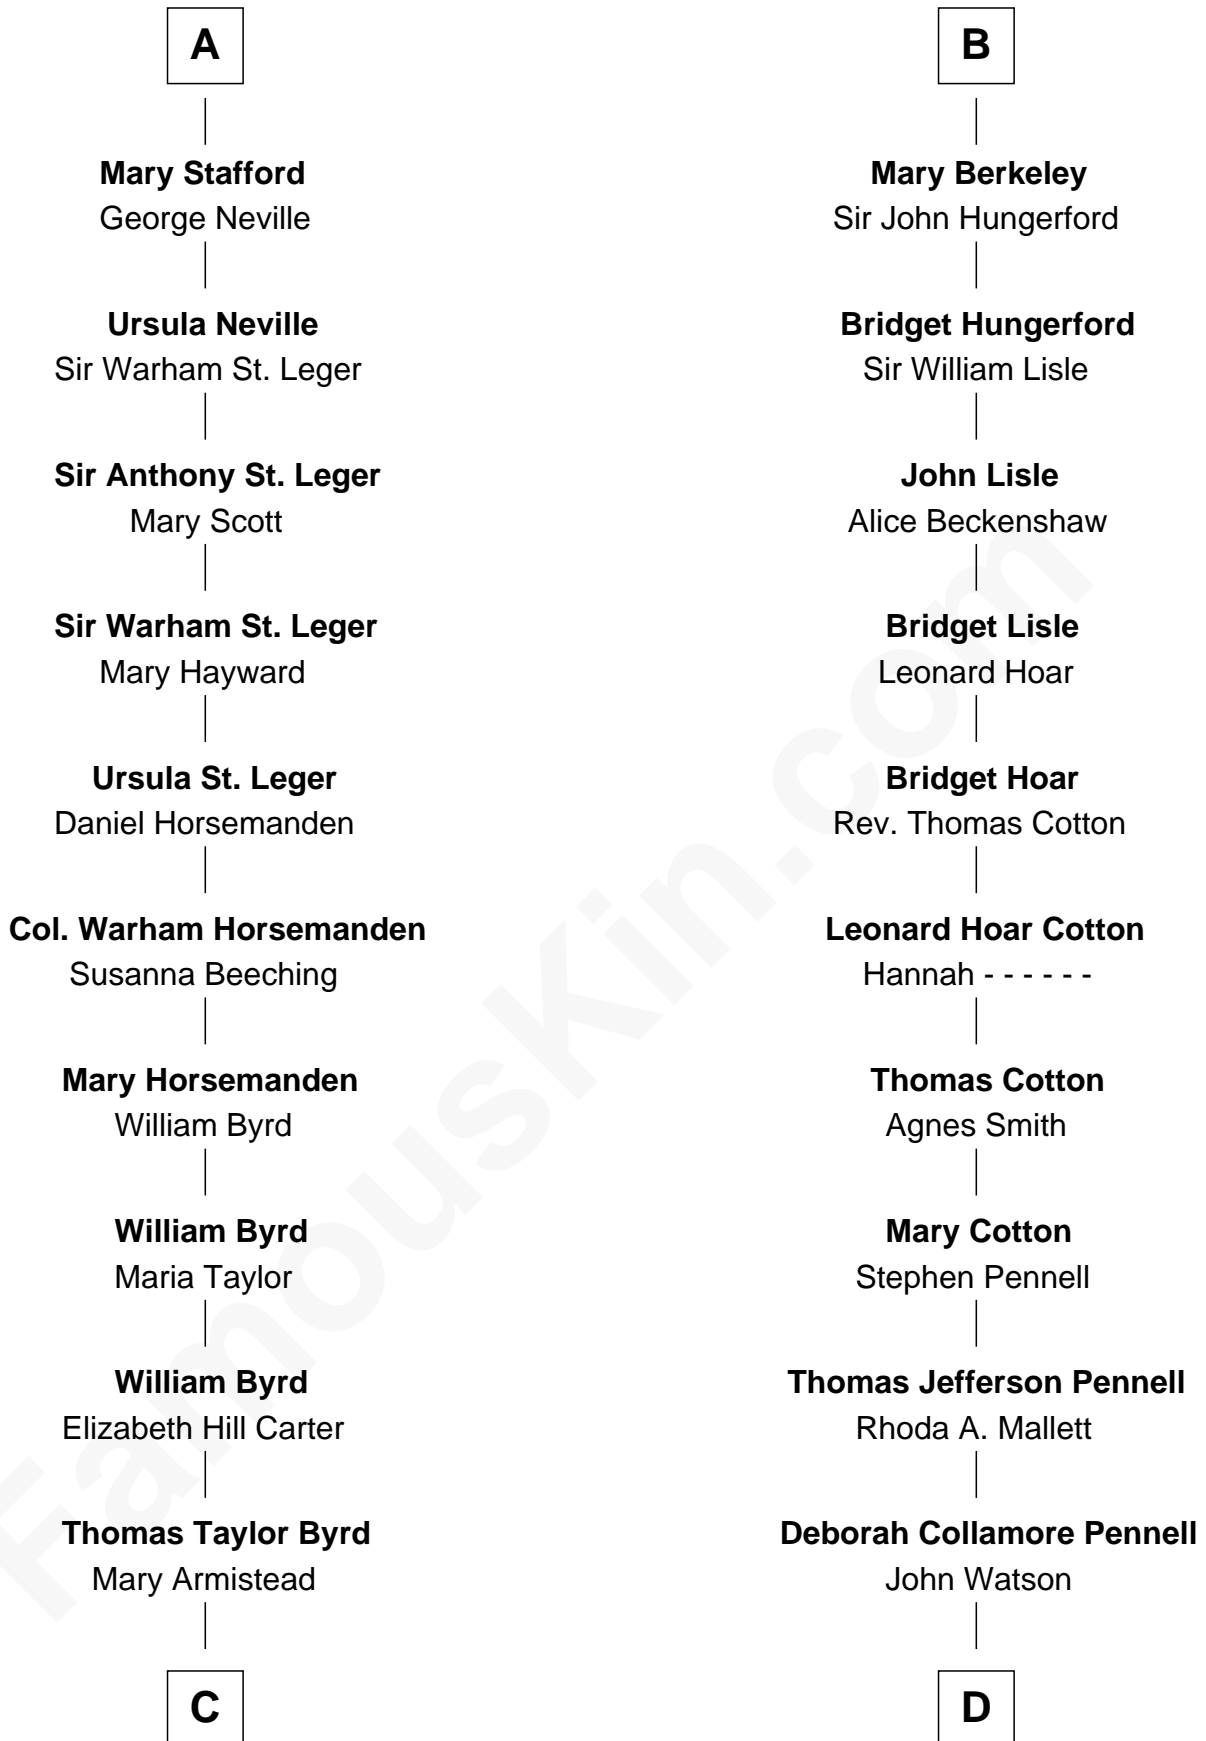

FamousKin.com

Relationship Chart of

Admiral Richard Byrd

Polar Explorer

20th cousin of

Warren Buffett

Chairman & CEO, Berkshire Hathaway

C

Richard Evelyn Byrd
Anne Harrison

Col. William Byrd
Jane Meriwether Rivers

Richard Evelyn Byrd
Eleanor Bolling Flood

Admiral Richard Byrd
Polar Explorer

D

Susan Ann Watson
Ford Bela Barber

Stella Frances Barber
John Ammon Stahl