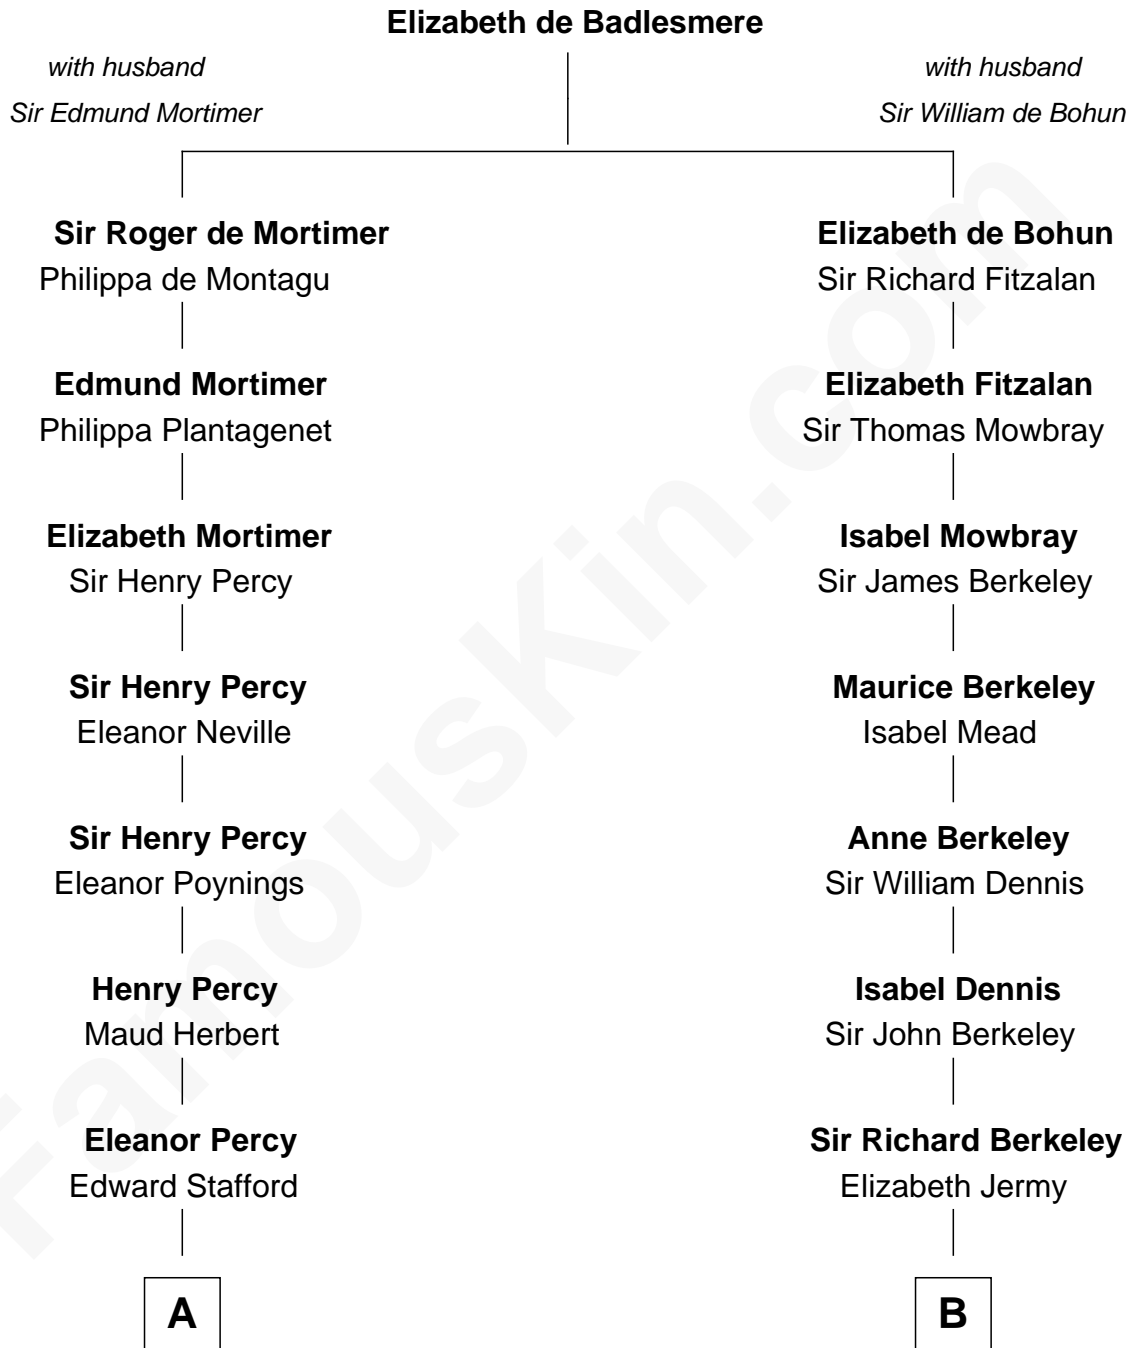

FamousKin.com

Relationship Chart of

Admiral Richard Byrd

Polar Explorer

20th cousin of

Warren Buffett

Chairman & CEO, Berkshire Hathaway

C

Richard Evelyn Byrd
Anne Harrison

Col. William Byrd
Jane Meriwether Rivers

Richard Evelyn Byrd
Eleanor Bolling Flood

Admiral Richard Byrd
Polar Explorer

D

Susan Ann Watson
Ford Bela Barber

Stella Frances Barber
John Ammon Stahl