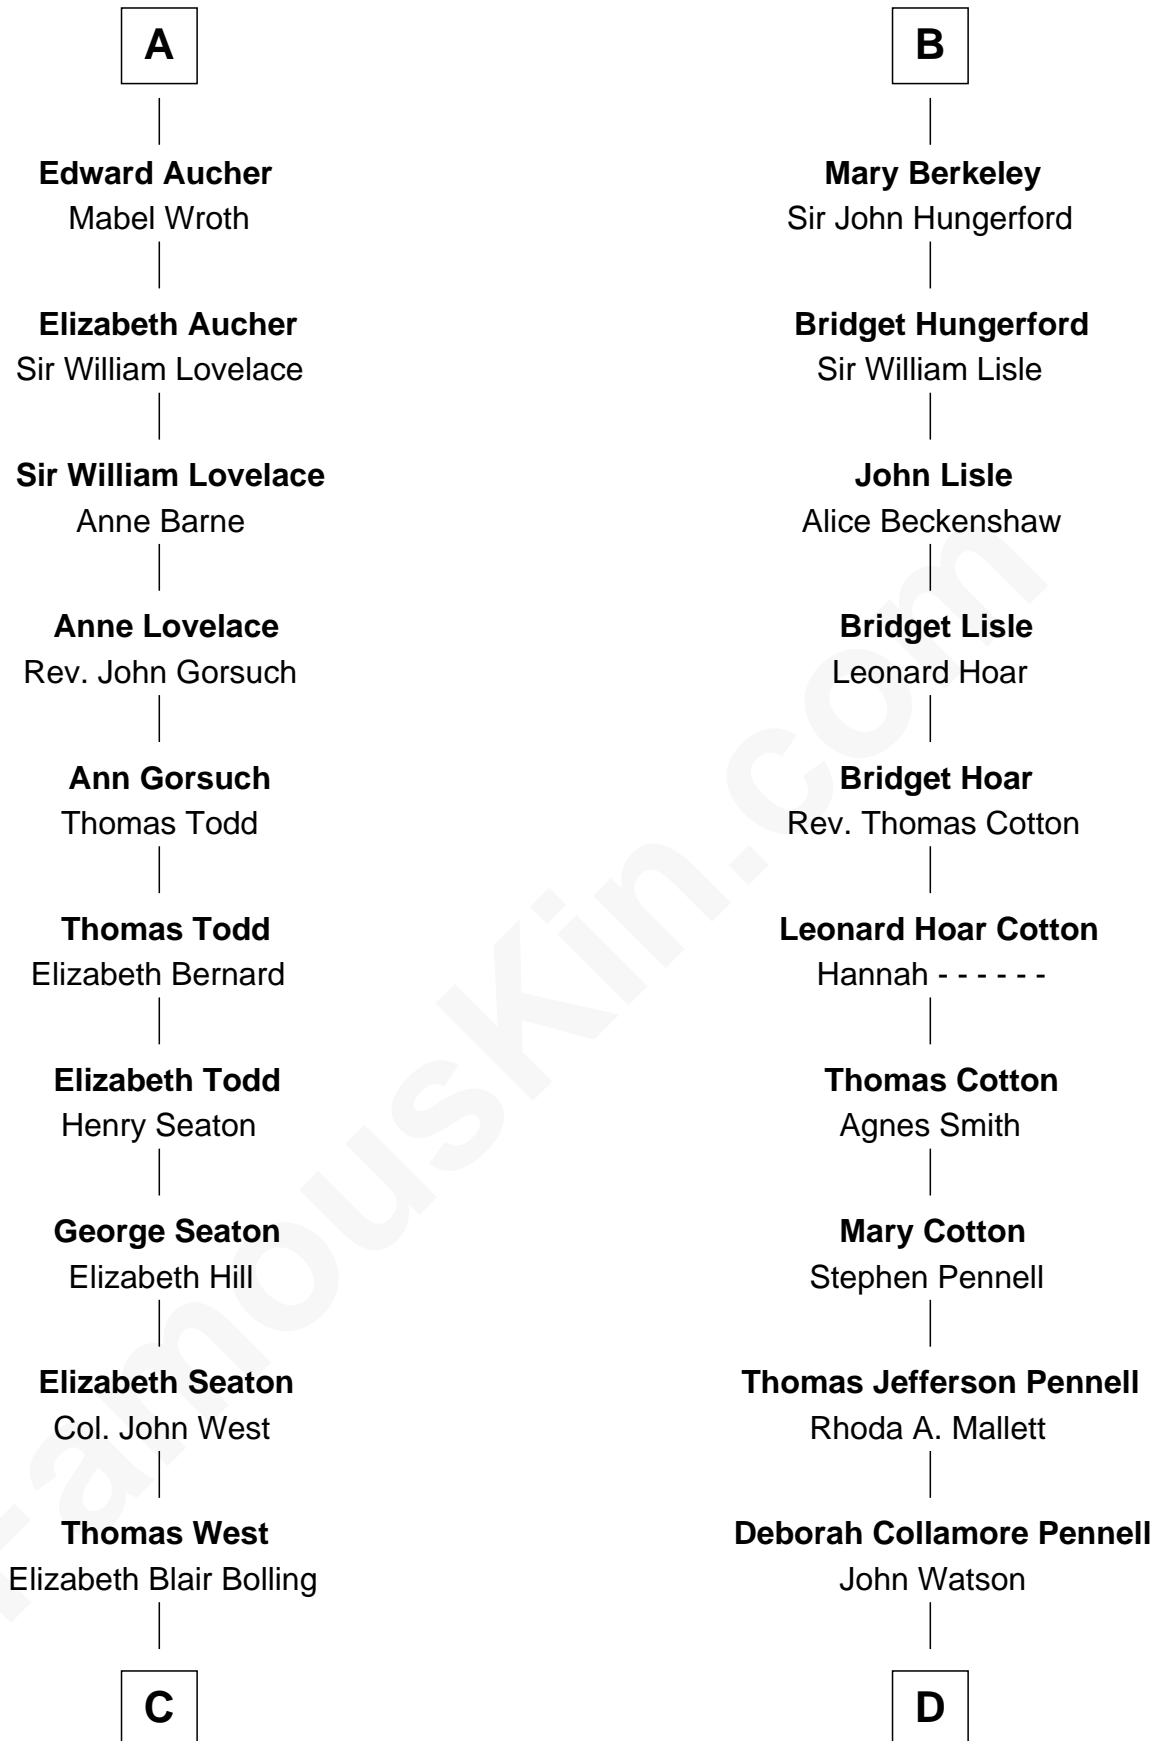

FamousKin.com
Relationship Chart of
Admiral Richard Byrd
Polar Explorer

20th cousin 1 time removed of
Warren Buffett
Chairman & CEO, Berkshire Hathaway

C

Eliza Bolling West
Dr. Joel Walker Flood

Col. Henry De La Warr Flood
Mary Elizabeth Trent

Joel Walker Flood
Ella Faulkner

Eleanor Bolling Flood
Richard Evelyn Byrd

Admiral Richard Byrd
Polar Explorer

D

Susan Ann Watson
Ford Bela Barber

Stella Frances Barber
John Ammon Stahl

Leila Stahl
Howard Homan Buffett