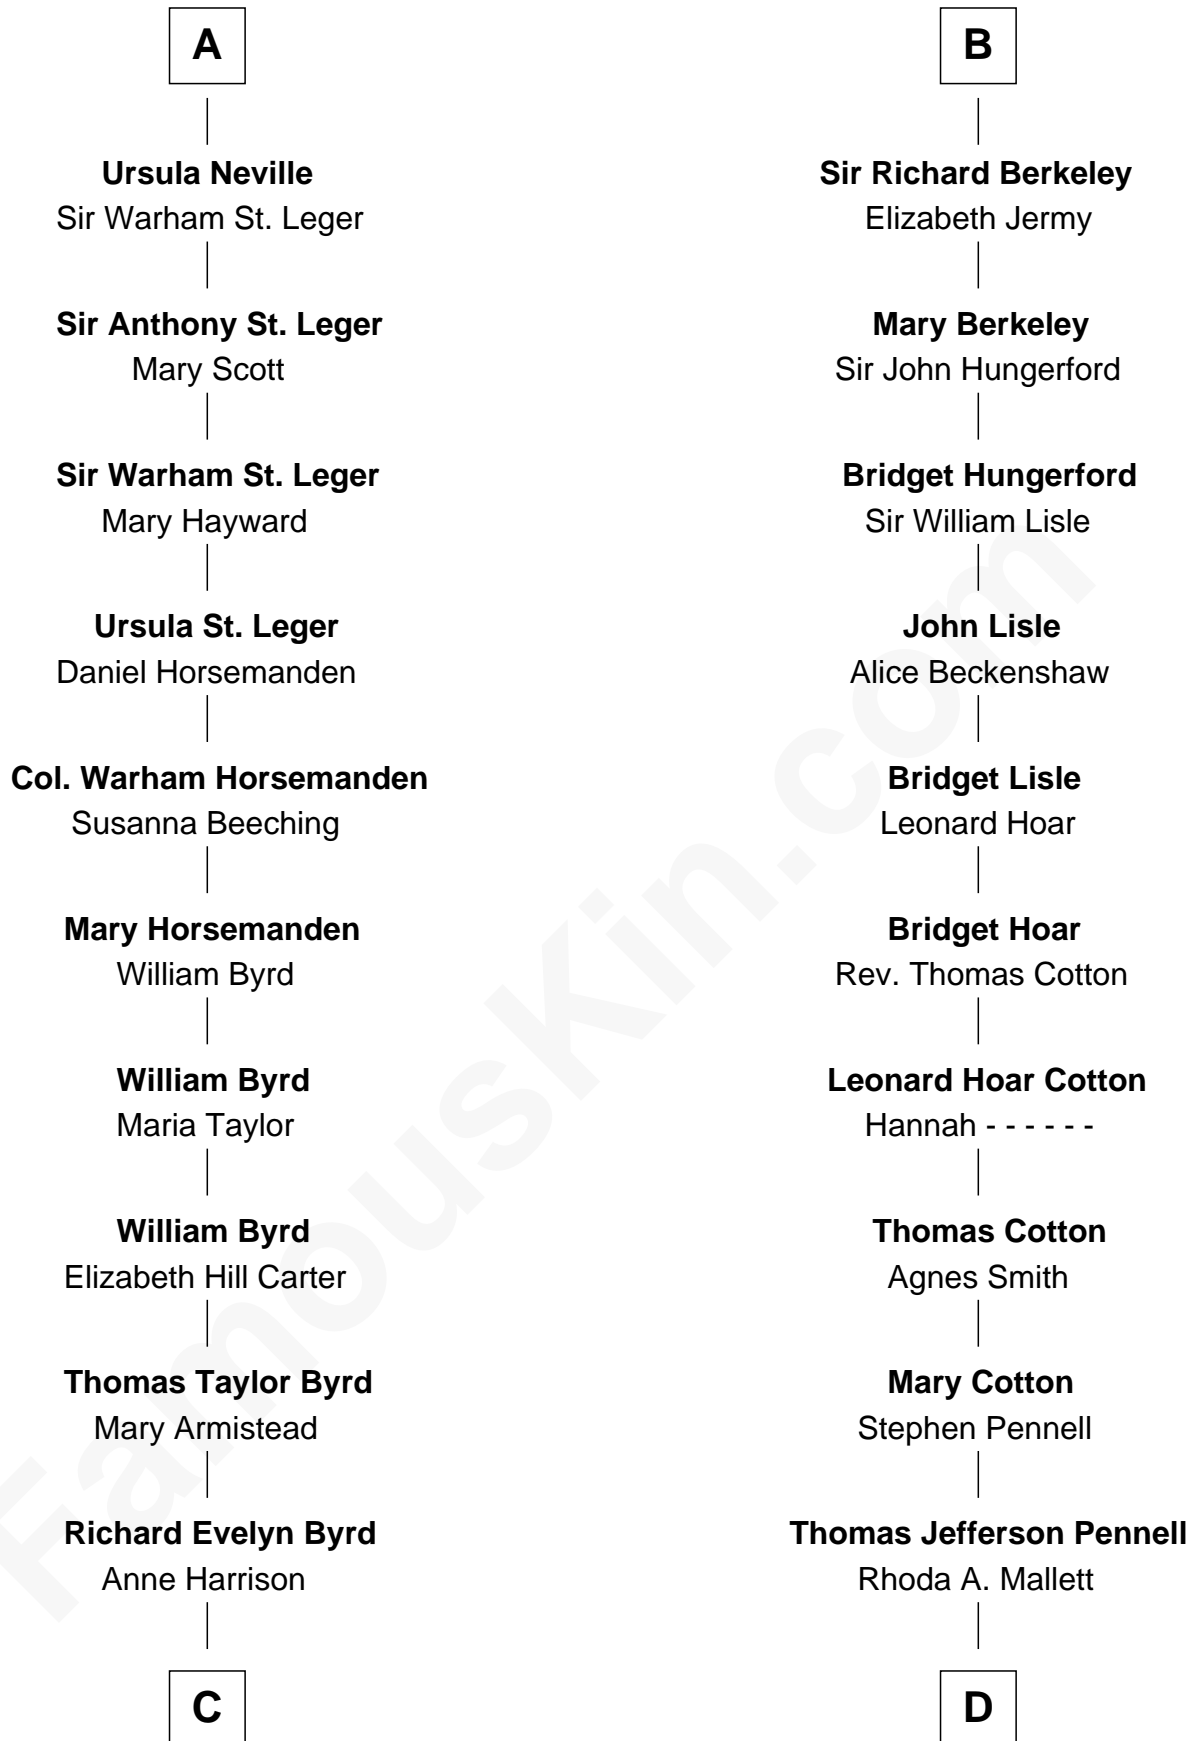

FamousKin.com
Relationship Chart of
Admiral Richard Byrd
Polar Explorer

19th cousin 2 times removed of
Warren Buffett
Chairman & CEO, Berkshire Hathaway

Sir Maurice de Berkeley
 Eve la Zouche

Thomas de Berkeley
 Katherine de Clyvedon

Thomas Berkeley
 Catherine Botetourte

Maurice Berkeley
 Johanna Denham

Maurice Berkeley
 Ellen Montfort

Sir William Berkeley
 Anne Stafford

Richard Berkeley
 Elizabeth Conningsby

Sir John Berkeley
 Isabel Dennis

B

C

Col. William Byrd
Jane Meriwether Rivers

Richard Evelyn Byrd
Eleanor Bolling Flood

Admiral Richard Byrd
Polar Explorer

D

Deborah Collamore Pennell
John Watson

Susan Ann Watson
Ford Bela Barber