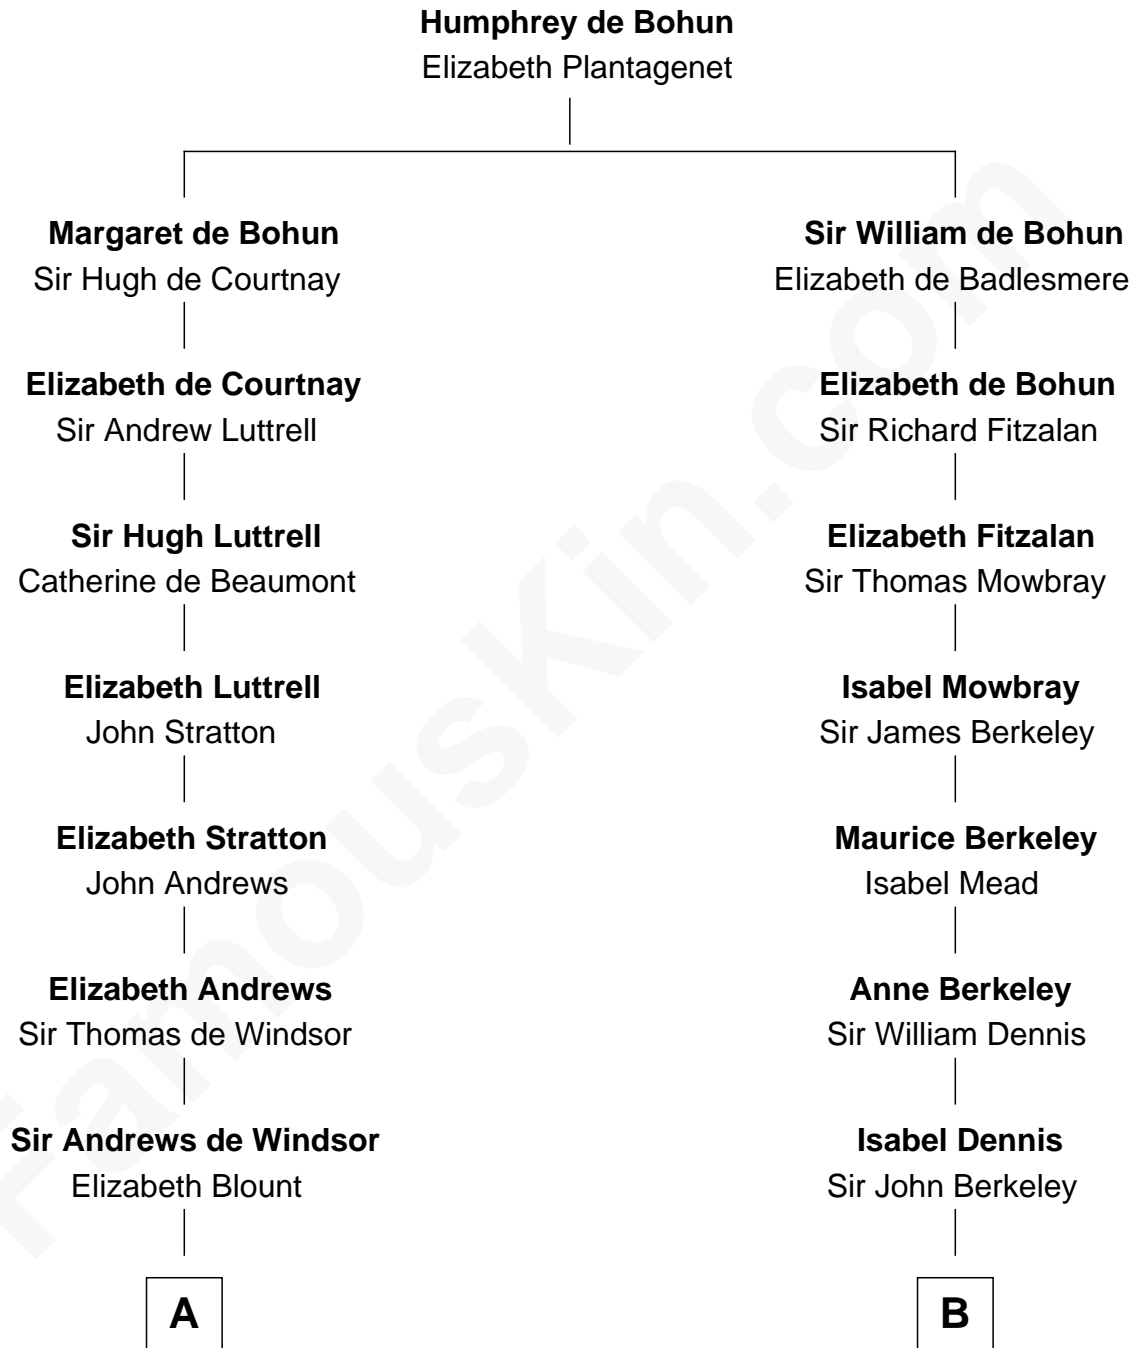

FamousKin.com
Relationship Chart of
Admiral Richard Byrd
Polar Explorer

18th cousin 3 times removed of

Warren Buffett
Chairman & CEO, Berkshire Hathaway

C

Richard Evelyn Byrd
Eleanor Bolling Flood

Admiral Richard Byrd
Polar Explorer

D

Deborah Collamore Pennell
John Watson

Susan Ann Watson
Ford Bela Barber

Stella Frances Barber
John Ammon Stahl

Leila Stahl
Howard Homan Buffett

Warren Buffett
Chairman & CEO, Berkshire Hathaway

FamousKin.com