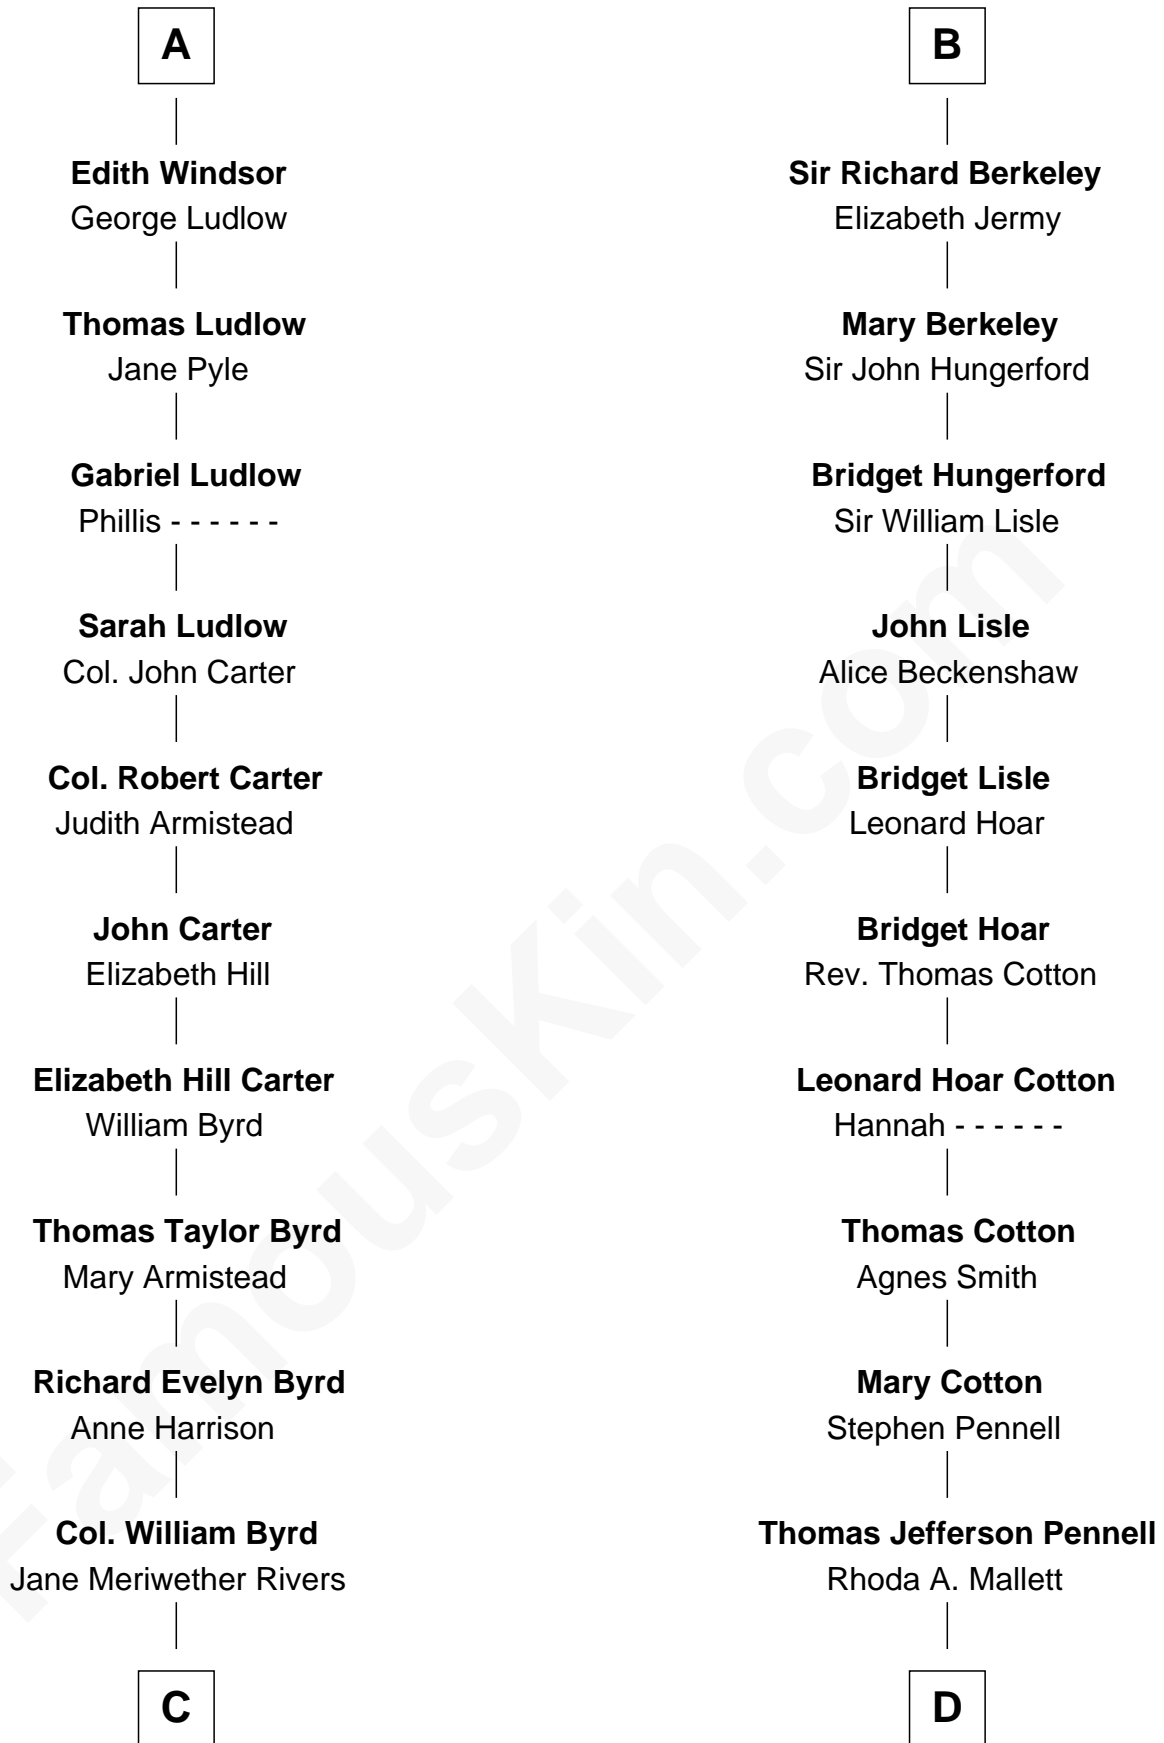

FamousKin.com
Relationship Chart of
Admiral Richard Byrd
Polar Explorer

18th cousin 3 times removed of

Warren Buffett
Chairman & CEO, Berkshire Hathaway

C

Richard Evelyn Byrd
Eleanor Bolling Flood

Admiral Richard Byrd
Polar Explorer

D

Deborah Collamore Pennell
John Watson

Susan Ann Watson
Ford Bela Barber

Stella Frances Barber
John Ammon Stahl

Leila Stahl
Howard Homan Buffett

Warren Buffett
Chairman & CEO, Berkshire Hathaway

FamousKin.com