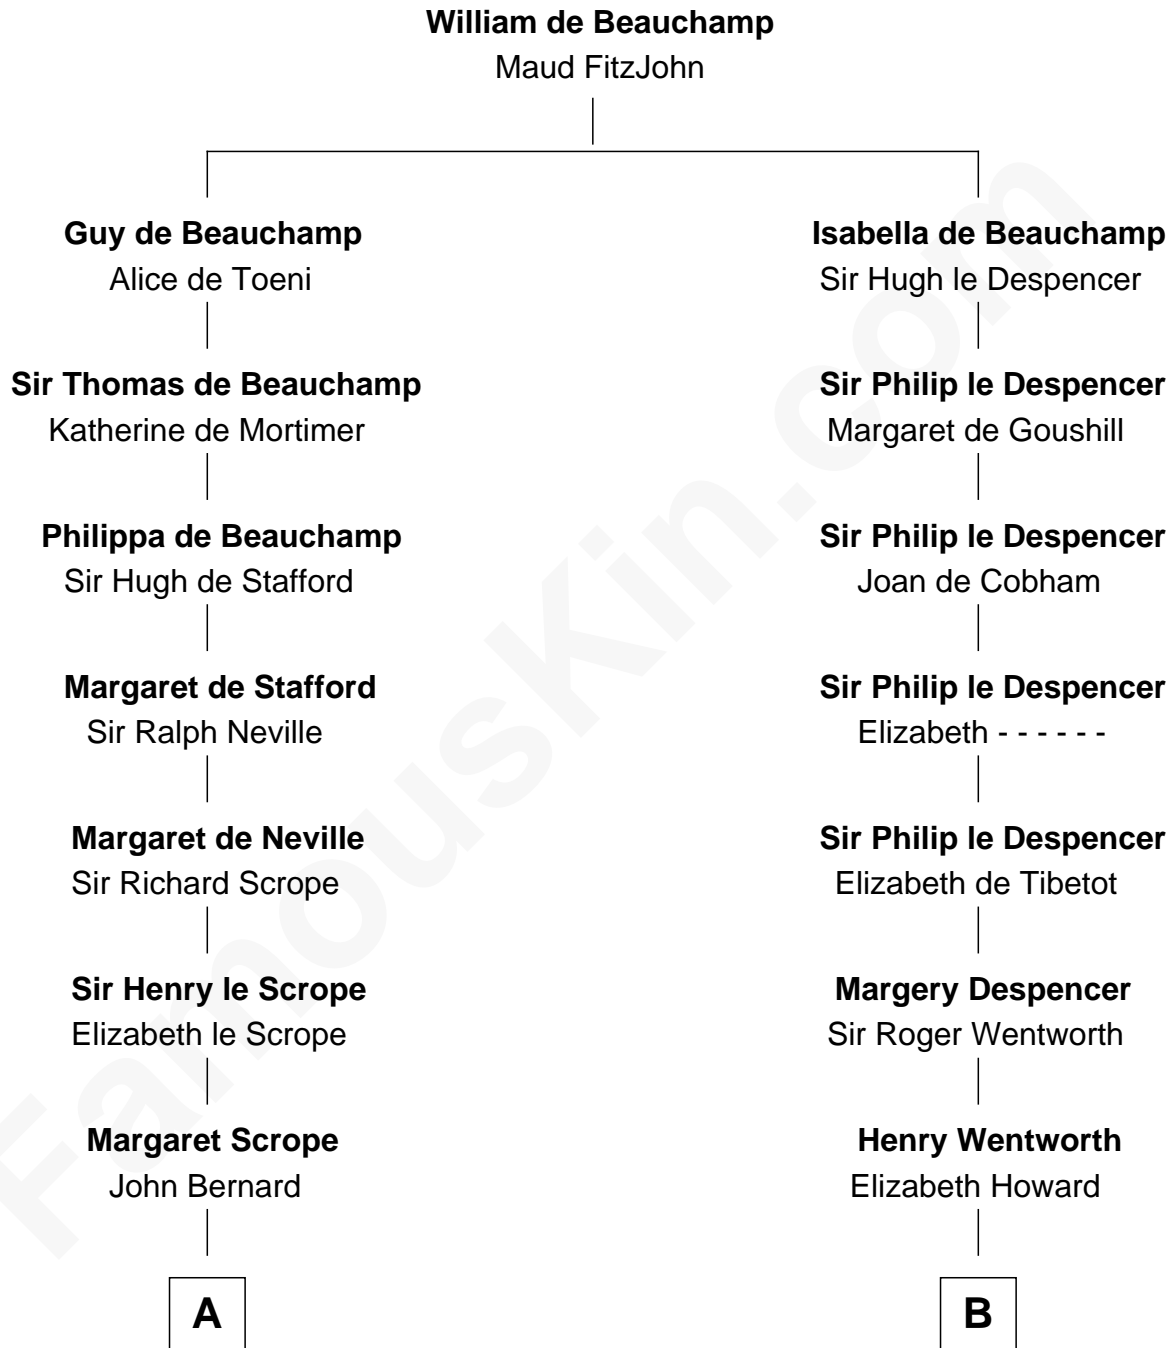

FamousKin.com
Relationship Chart of
Admiral Richard Byrd
Polar Explorer

19th cousin 2 times removed of

Walt Disney
Co-Founder of The Walt Disney Company

C

Col. William Byrd
Jane Meriwether Rivers

Richard Evelyn Byrd
Eleanor Bolling Flood

Admiral Richard Byrd
Polar Explorer

D

Fanny Johnson
John Call

Eber Call
Violette Lawrence

Charles Call
Henrietta Gross

Flora Call
Elias Charles Disney

Walt Disney
Co-Founder of The Walt Disney Co.

FamousKin.com