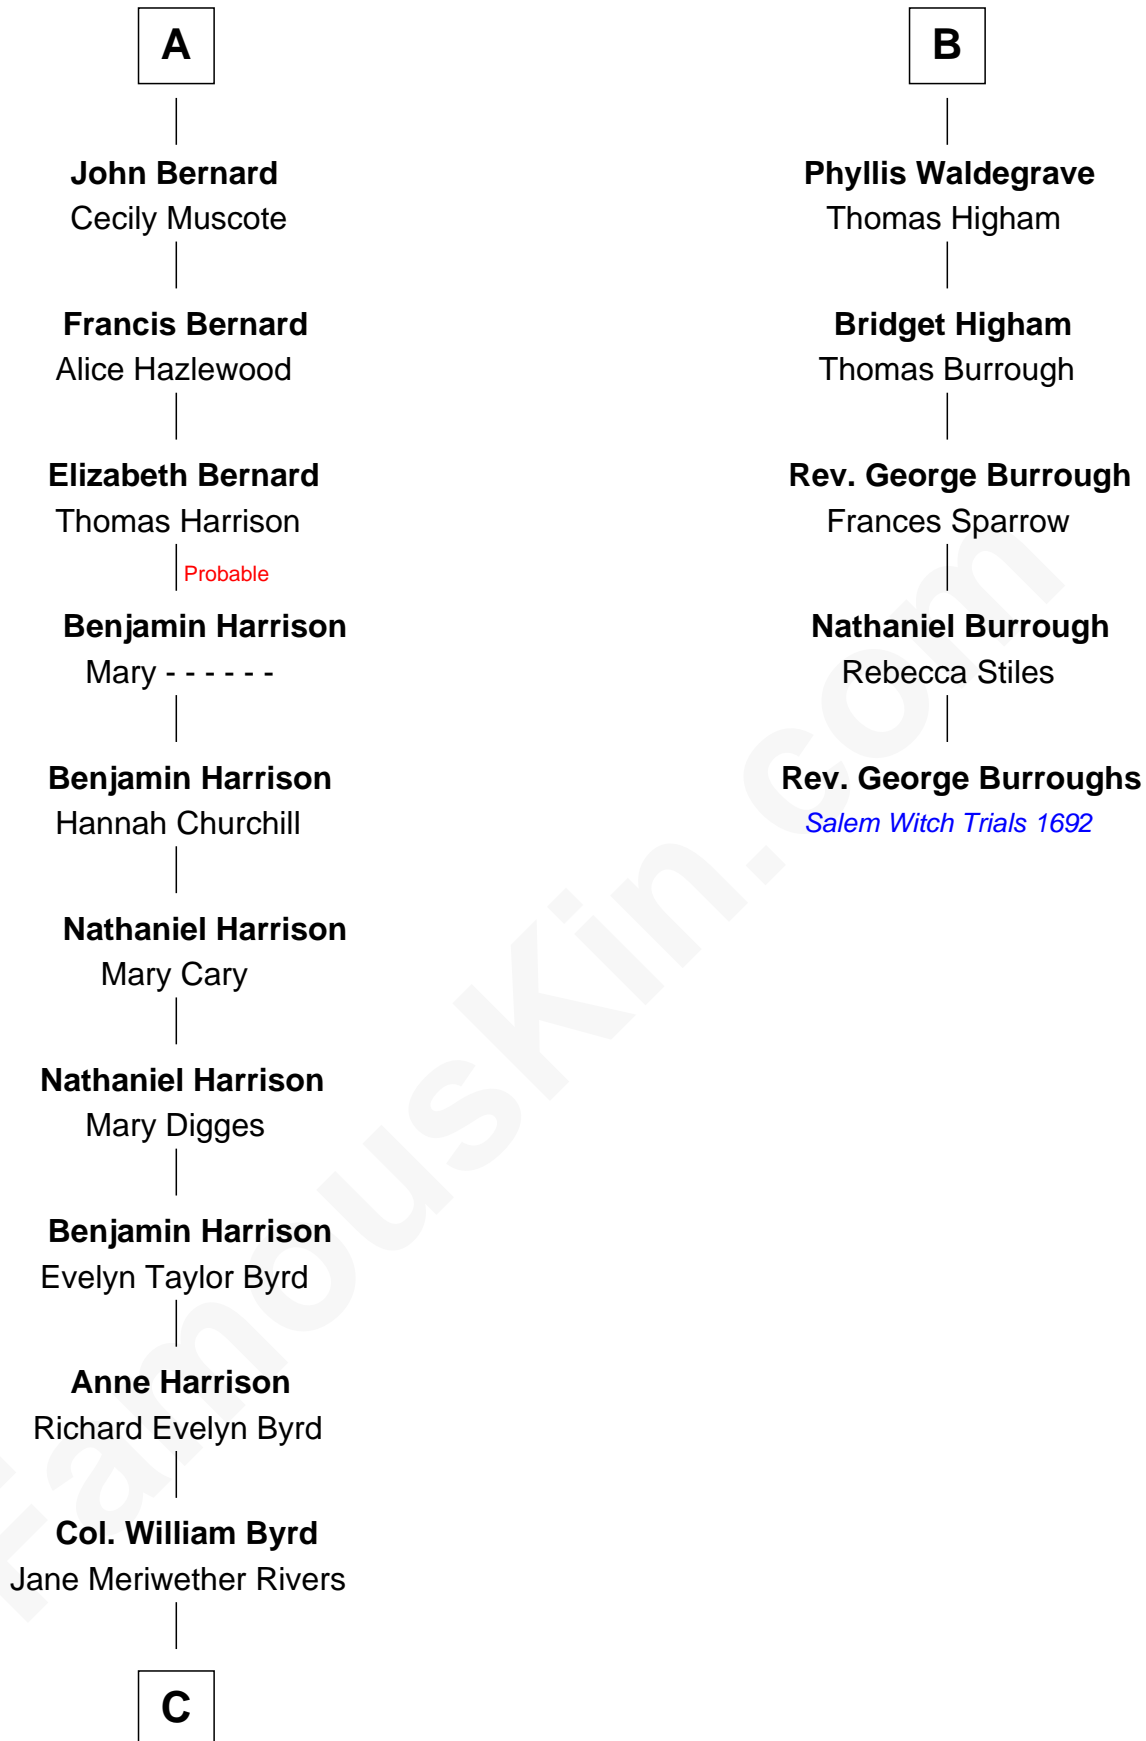

FamousKin.com
Relationship Chart of
Admiral Richard Byrd
Polar Explorer

11th cousin 7 times removed of
Rev. George Burroughs
Executed for Witchcraft, Salem 1692

C

Richard Evelyn Byrd
Eleanor Bolling Flood

Admiral Richard Byrd
Polar Explorer

FamousKin.com