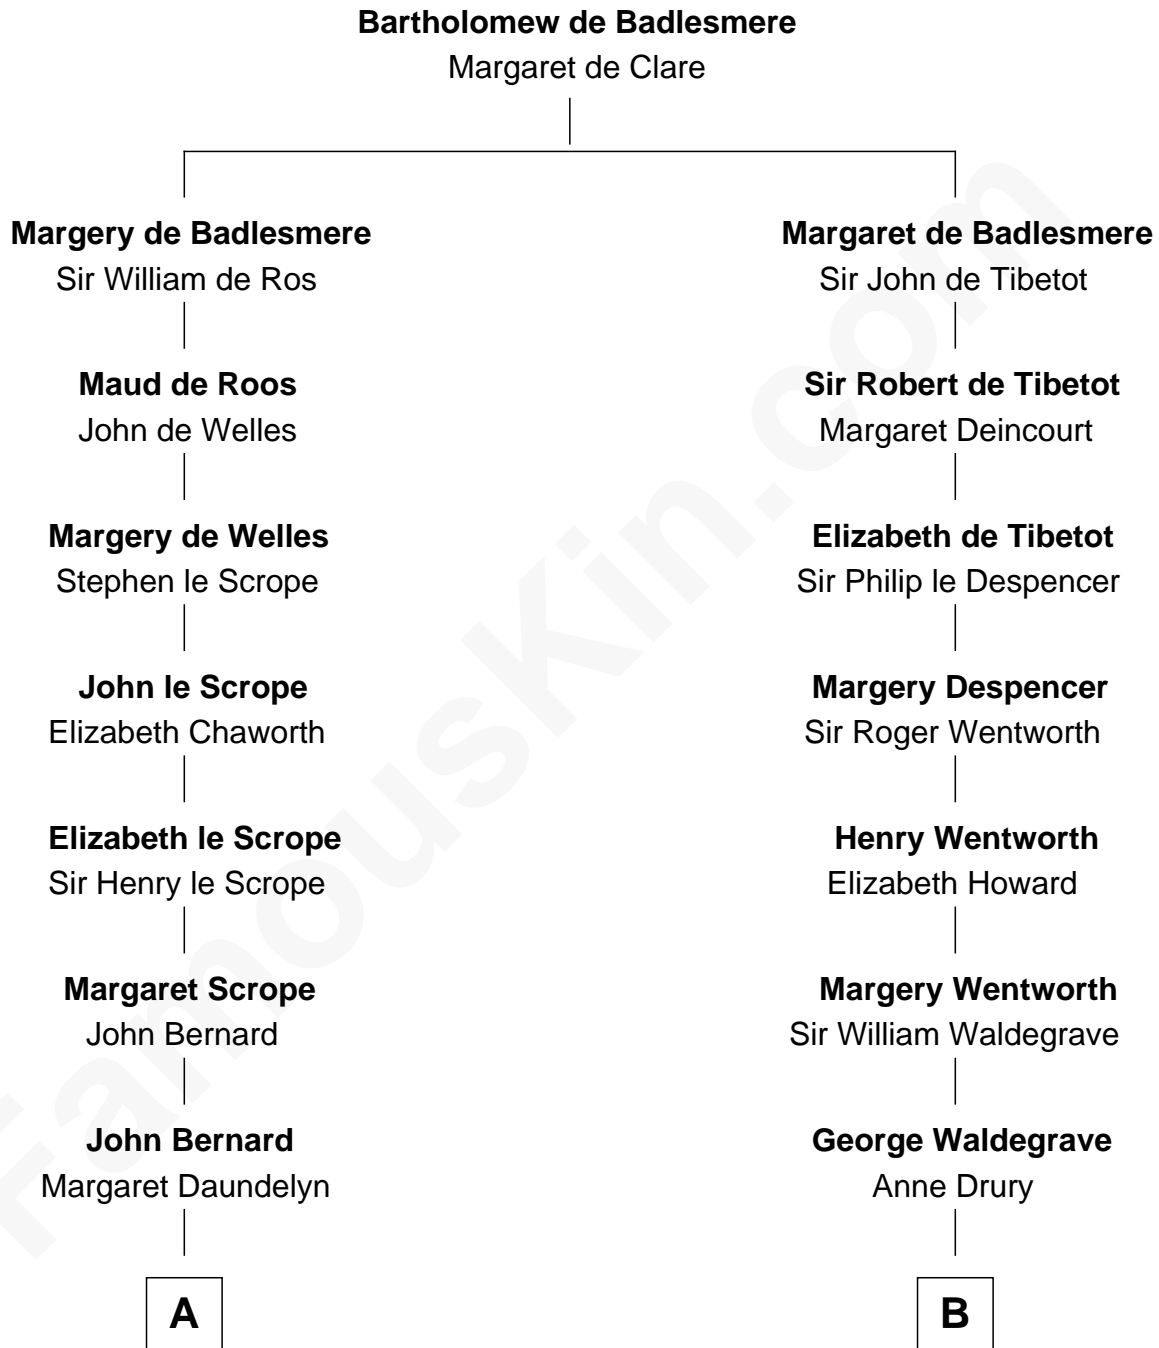

FamousKin.com
Relationship Chart of
Admiral Richard Byrd
Polar Explorer

11th cousin 7 times removed of
Rev. George Burroughs
Executed for Witchcraft, Salem 1692

C

Richard Evelyn Byrd
Eleanor Bolling Flood

Admiral Richard Byrd
Polar Explorer

FamousKin.com