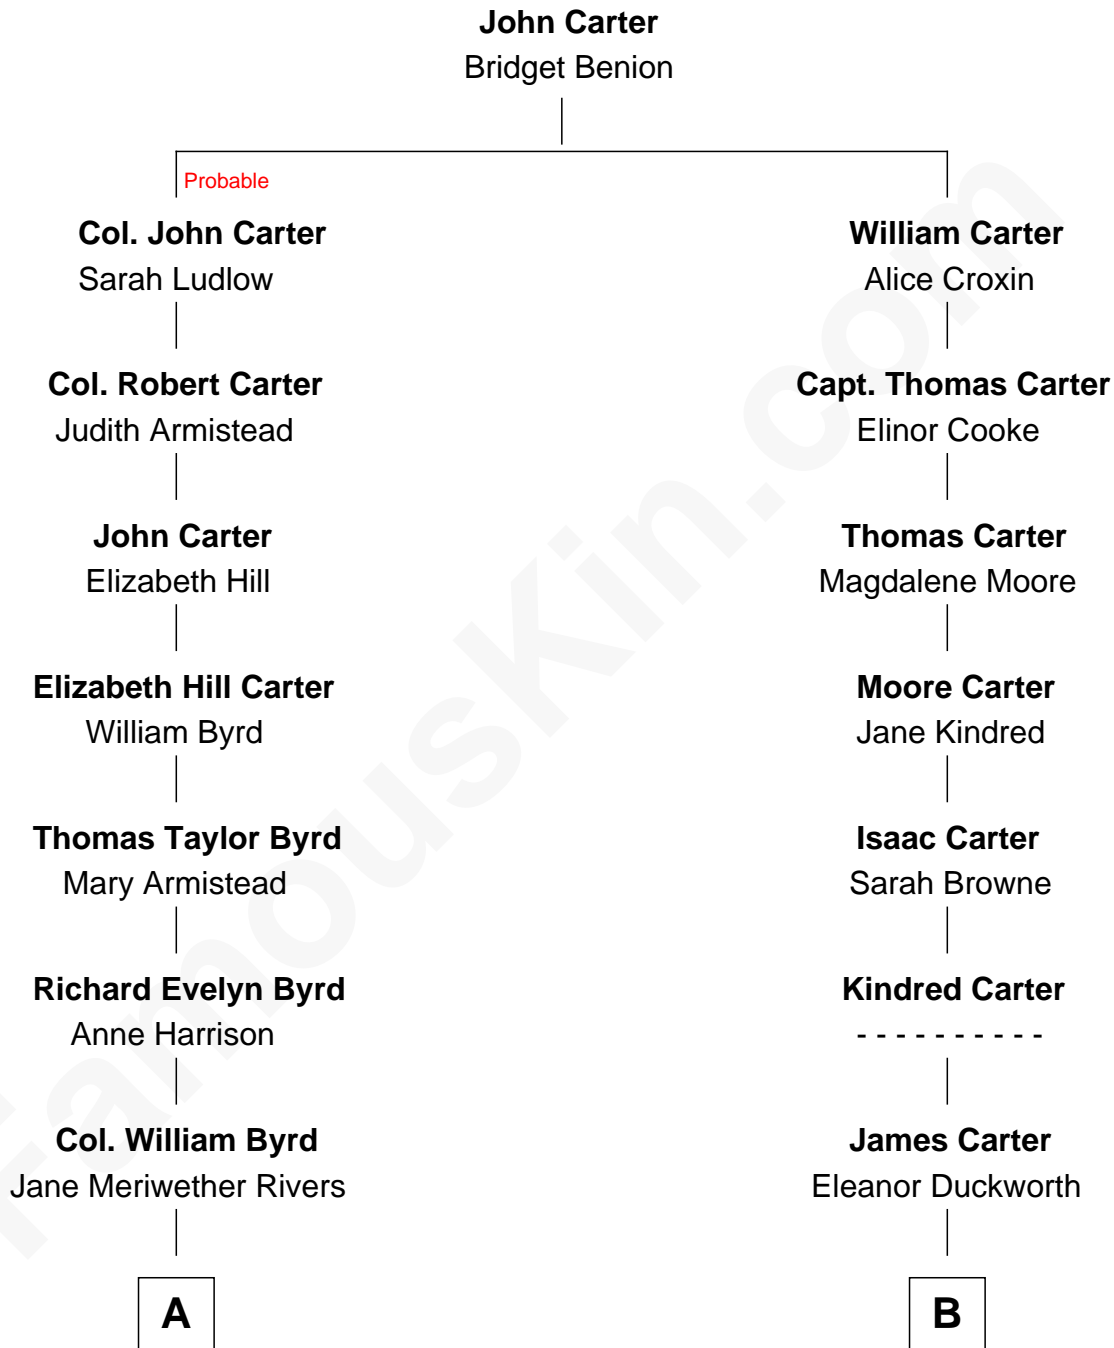

FamousKin.com
Relationship Chart of
Admiral Richard Byrd
Polar Explorer

8th cousin 3 times removed of

Jimmy Carter
39th U.S. President

A

Richard Evelyn Byrd
Eleanor Bolling Flood

Admiral Richard Byrd
Polar Explorer

B

Wiley Carter
Ann Ansley

Littleberry Walker Carter
Mary Ann Diligent Seals

William Archibald Carter
Nina Pratt

Earl Carter
Lillian Gordy

Jimmy Carter
39th U.S. President