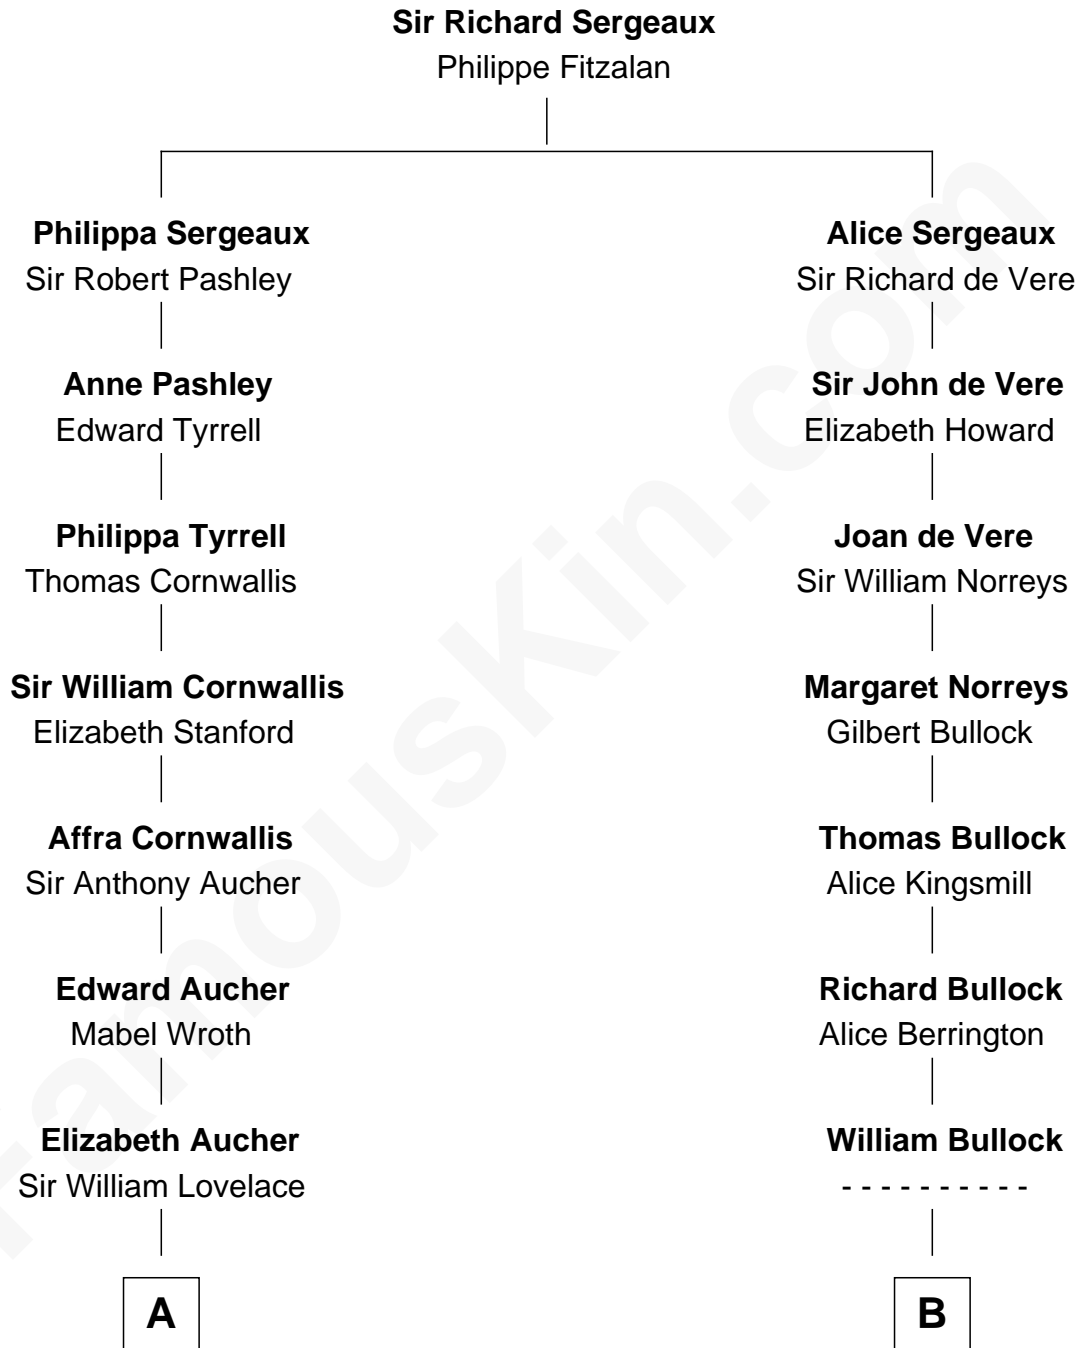

FamousKin.com
Relationship Chart of
Admiral Richard Byrd
Polar Explorer

17th cousin 2 times removed of
Sir Winston Churchill
Prime Minister of the United Kingdom

C

—
Joel Walker Flood

Ella Faulkner

—
Eleanor Bolling Flood

Richard Evelyn Byrd

—
Admiral Richard Byrd

Polar Explorer

FamousKin.com