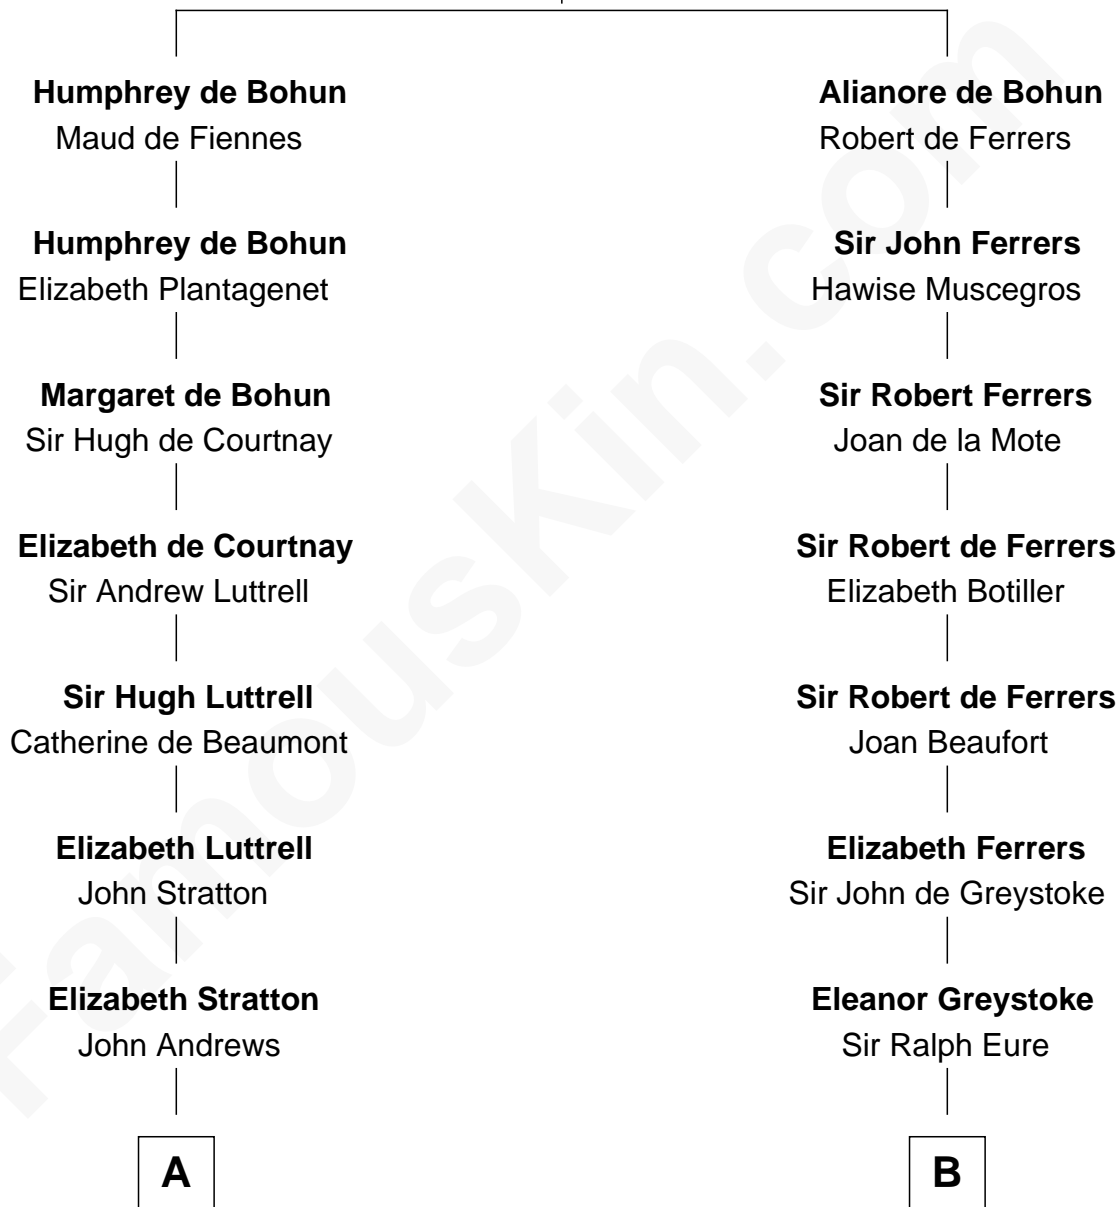

FamousKin.com
Relationship Chart of
Admiral Richard Byrd
Polar Explorer

20th cousin 1 time removed of
William Howard Taft
27th U.S. President

Sir Humphrey de Bohun
 Eleanor de Braiose

C

Richard Evelyn Byrd

Anne Harrison

Col. William Byrd
Jane Meriwether Rivers

Richard Evelyn Byrd
Eleanor Bolling Flood

Admiral Richard Byrd
Polar Explorer

D

Abner Rawson

Mary Allen

Rhoda Rawson
Aaron Taft

Peter Rawson Taft
Sylvia Howard

Alphonso Taft
Louisa Maria Torrey

William Howard Taft
27th U.S. President