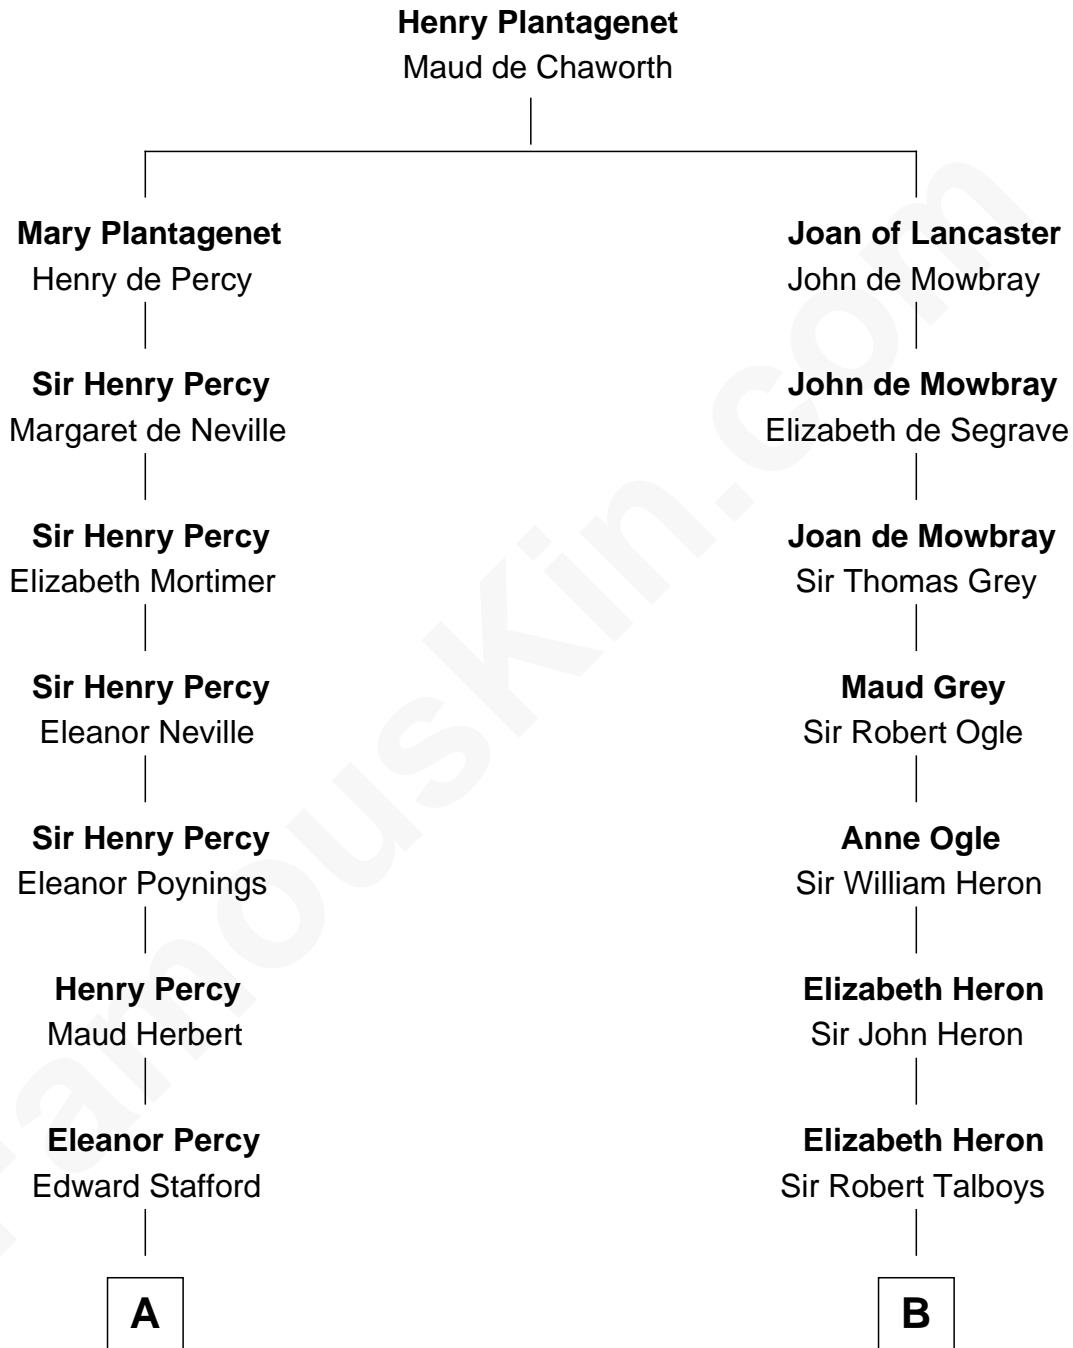

FamousKin.com
Relationship Chart of
Admiral Richard Byrd
Polar Explorer

20th cousin 1 time removed of
Mitt Romney
70th Governor of Massachusetts

C

Richard Evelyn Byrd
Anne Harrison

Col. William Byrd
Jane Meriwether Rivers

Richard Evelyn Byrd
Eleanor Bolling Flood

Admiral Richard Byrd
Polar Explorer

D

Clarissa Minerva Duzette
Lewis Robison

Charles Edward Robison
Rosetta Mary Berry

Alma Luella Robison
Harold Arundel LaFount

Lenore Emily LaFount
George Wilcken Romney

Mitt Romney
70th Governor of Massachusetts

FamousKin.com