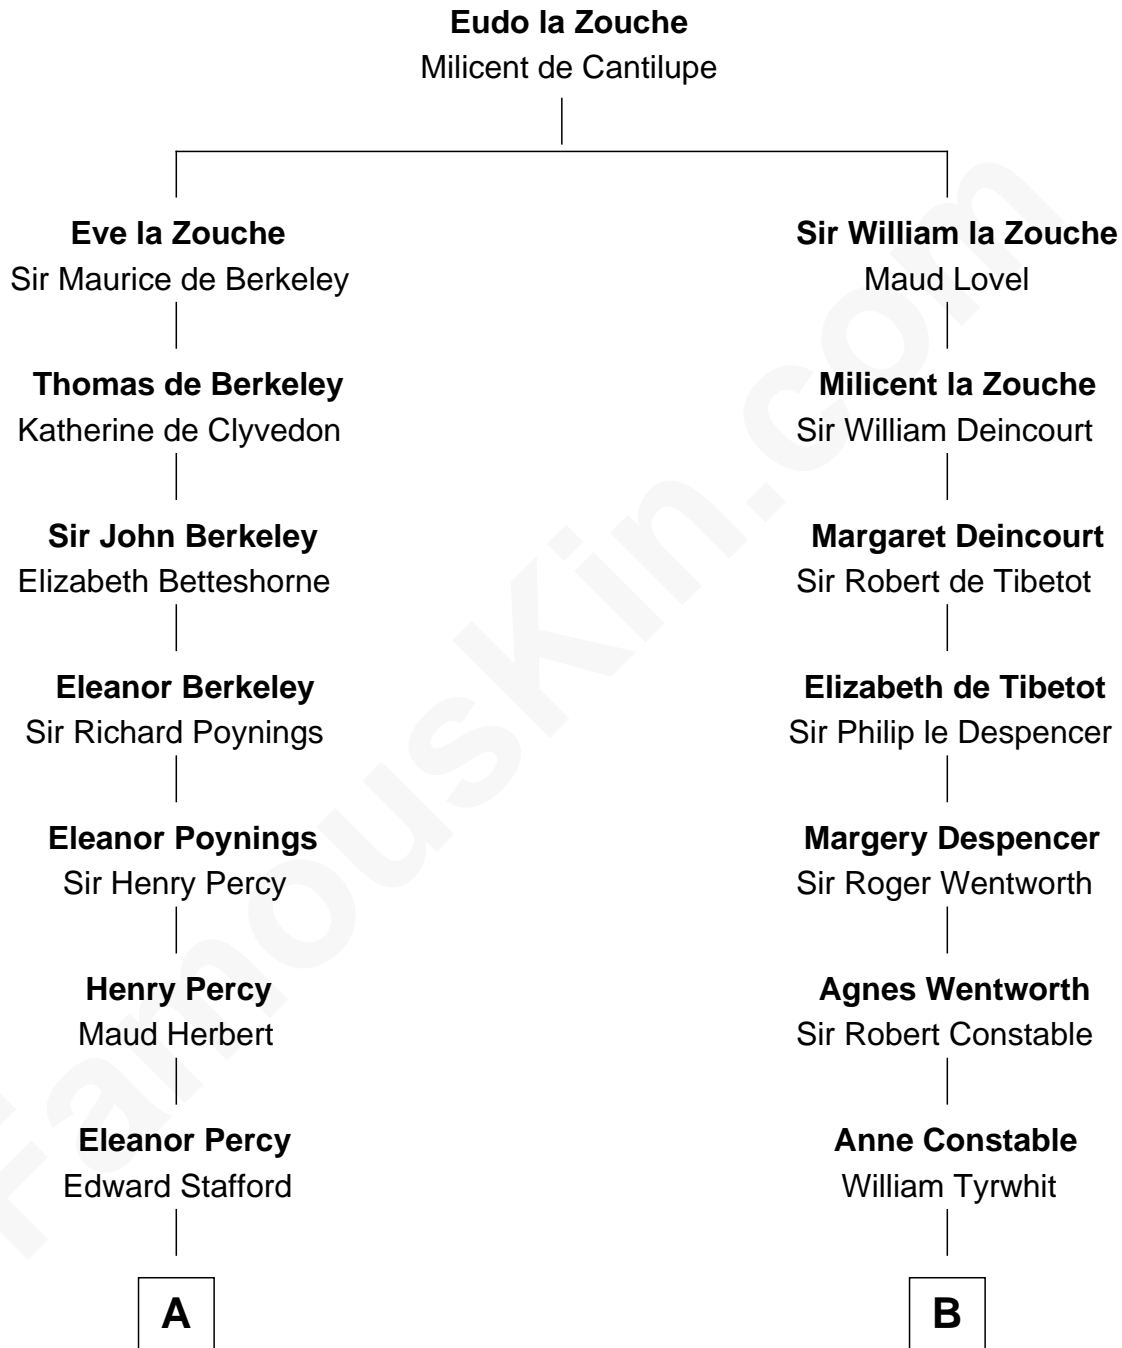

FamousKin.com
Relationship Chart of
Admiral Richard Byrd
Polar Explorer

20th cousin 1 time removed of
Mitt Romney
70th Governor of Massachusetts

C

Richard Evelyn Byrd
Anne Harrison

Col. William Byrd
Jane Meriwether Rivers

Richard Evelyn Byrd
Eleanor Bolling Flood

Admiral Richard Byrd
Polar Explorer

D

Clarissa Minerva Duzette
Lewis Robison

Charles Edward Robison
Rosetta Mary Berry

Alma Luella Robison
Harold Arundel LaFount

Lenore Emily LaFount
George Wilcken Romney

Mitt Romney
70th Governor of Massachusetts