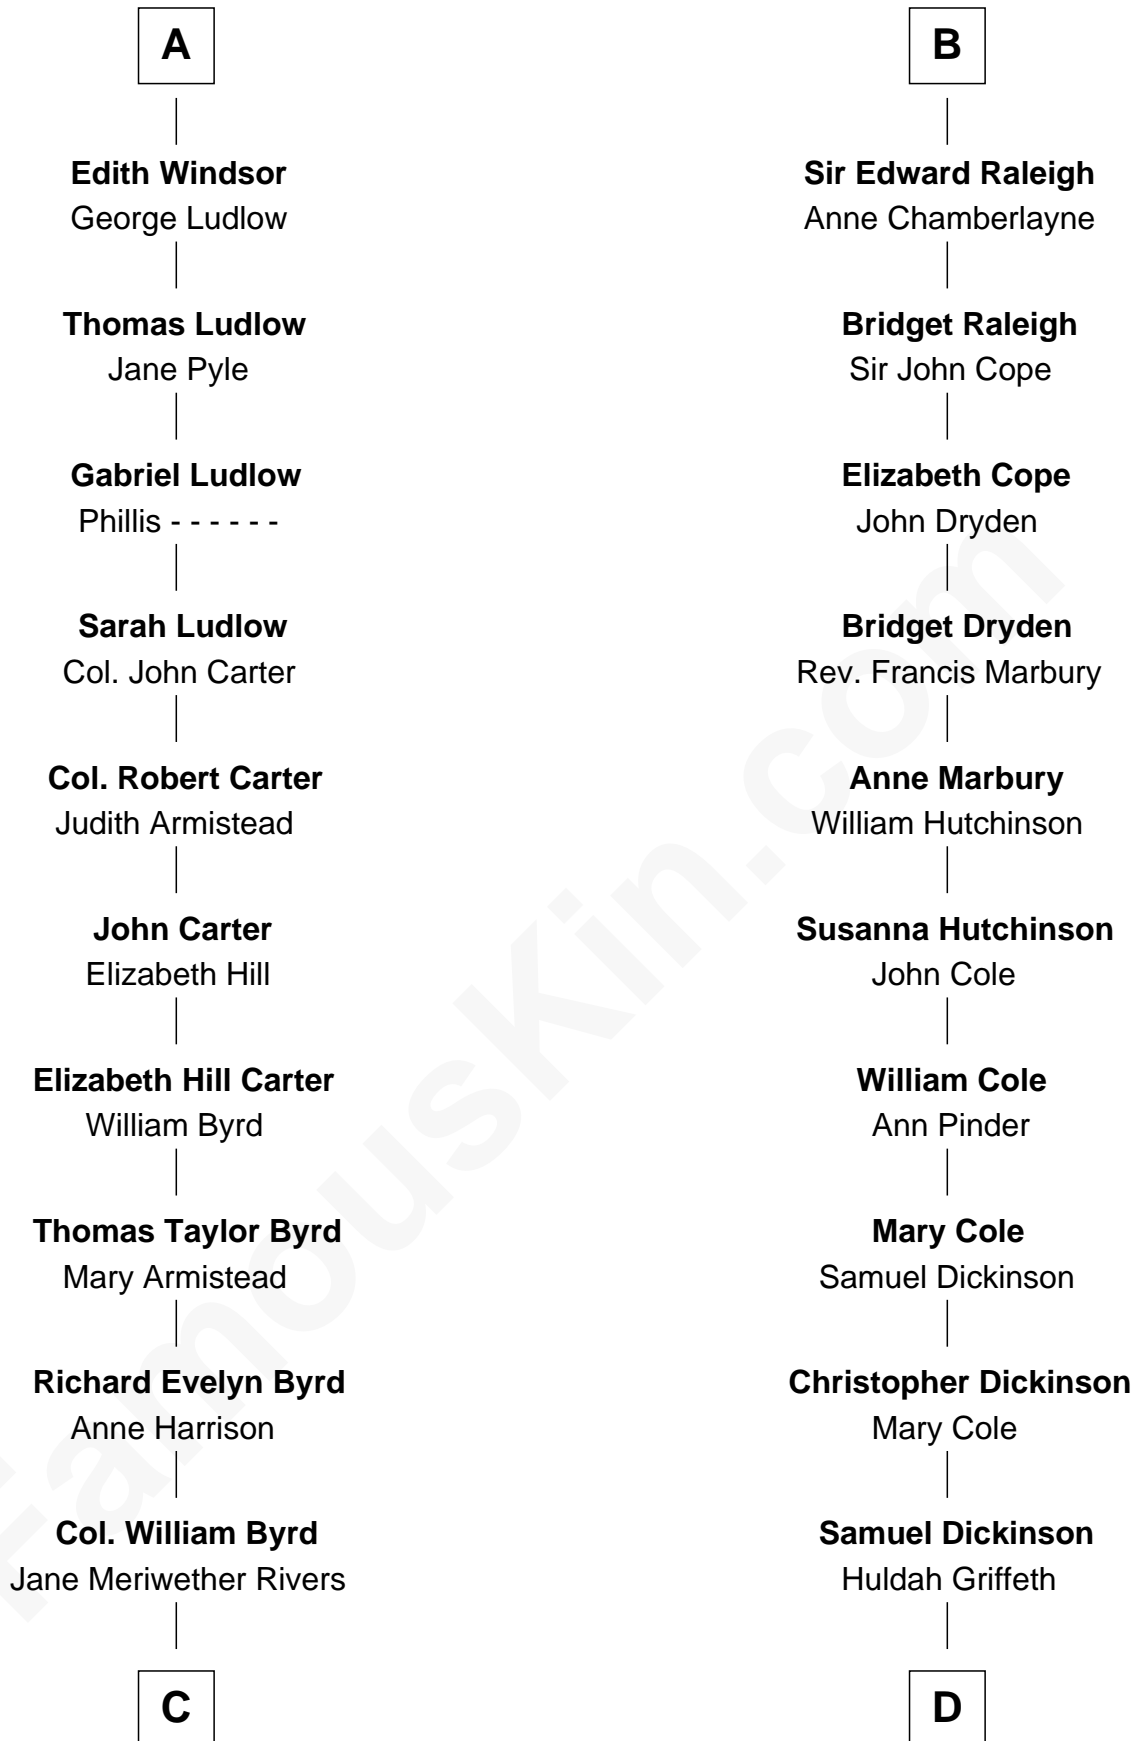

FamousKin.com
Relationship Chart of
Admiral Richard Byrd
Polar Explorer

18th cousin 3 times removed of

George Romney
43rd Governor of Michigan

Humphrey de Bohun
 Elizabeth Plantagenet

C

Richard Evelyn Byrd
Eleanor Bolling Flood

Admiral Richard Byrd
Polar Explorer

D

Charity Dickinson
Jared Pratt

Parley Parker Pratt
Mary Woods

Helaman Pratt
Anna Johanna Dorothy Wilcken

Anna Amelia Pratt
Gaskell Samuel Romney

George Romney
43rd Governor of Michigan