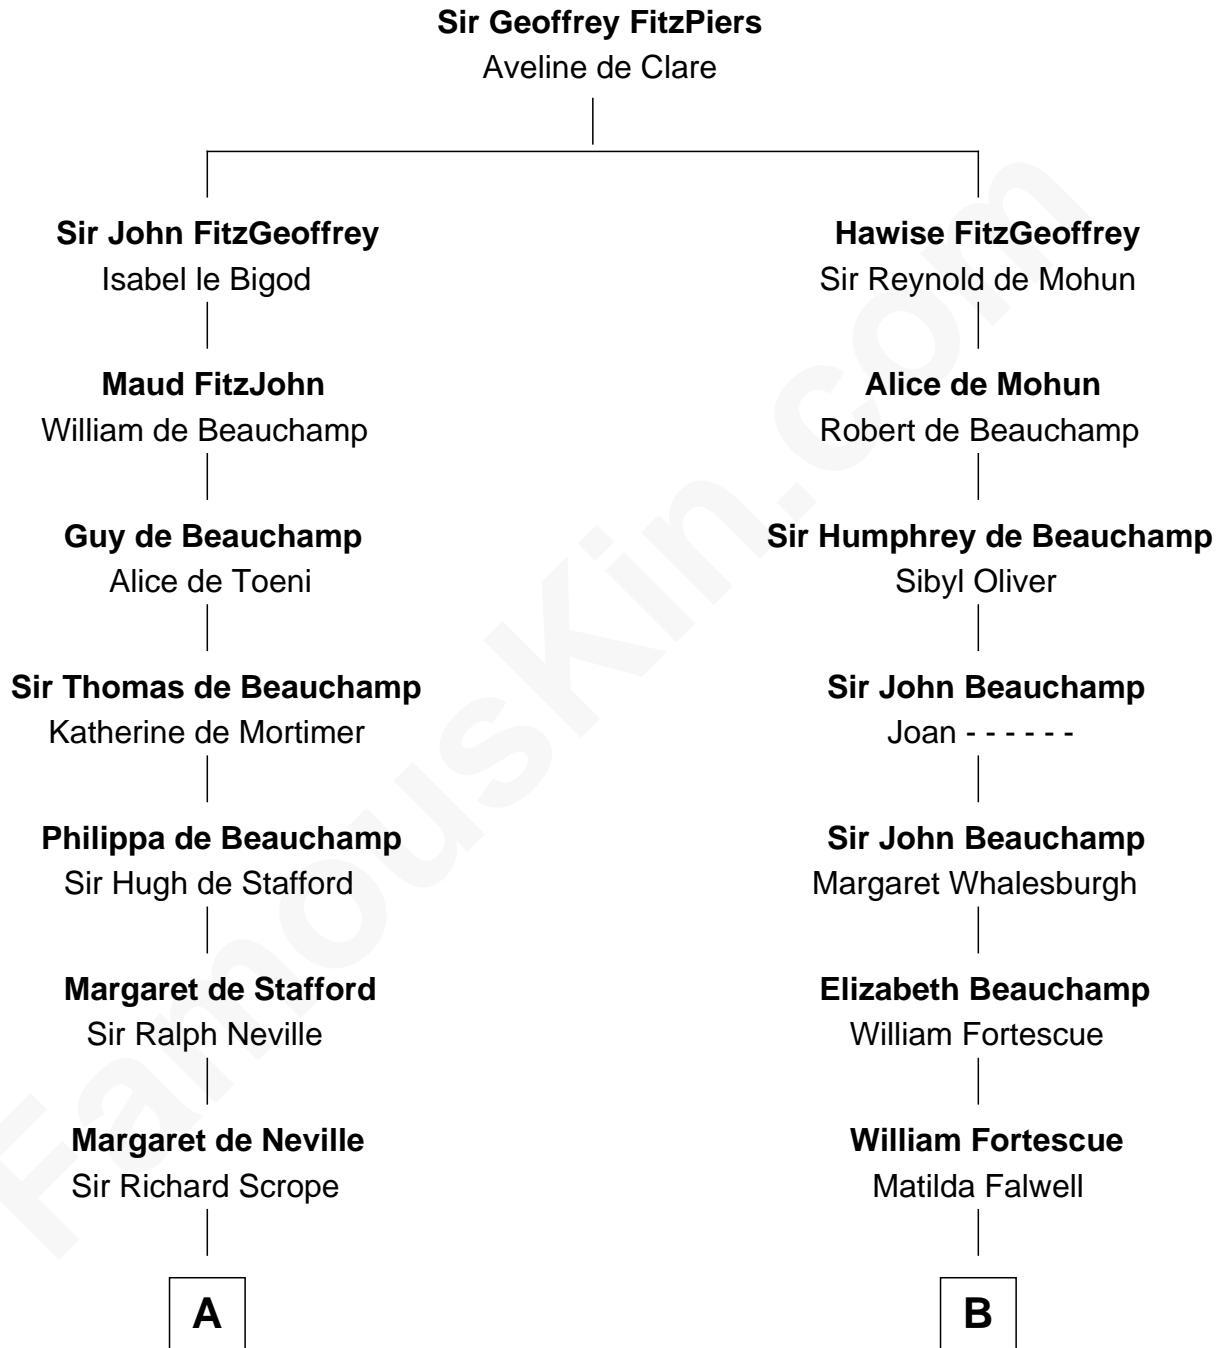

FamousKin.com
Relationship Chart of
Admiral Richard Byrd
Polar Explorer

18th cousin 3 times removed of
Aaron Burr
Killed Alexander Hamilton

C

Benjamin Harrison

Evelyn Taylor Byrd

Anne Harrison

Richard Evelyn Byrd

Col. William Byrd

Jane Meriwether Rivers

Richard Evelyn Byrd

Eleanor Bolling Flood

Admiral Richard Byrd

Polar Explorer

D

Esther Edwards

Aaron Burr

Aaron Burr

Killed Alexander Hamilton

FamousKin.com