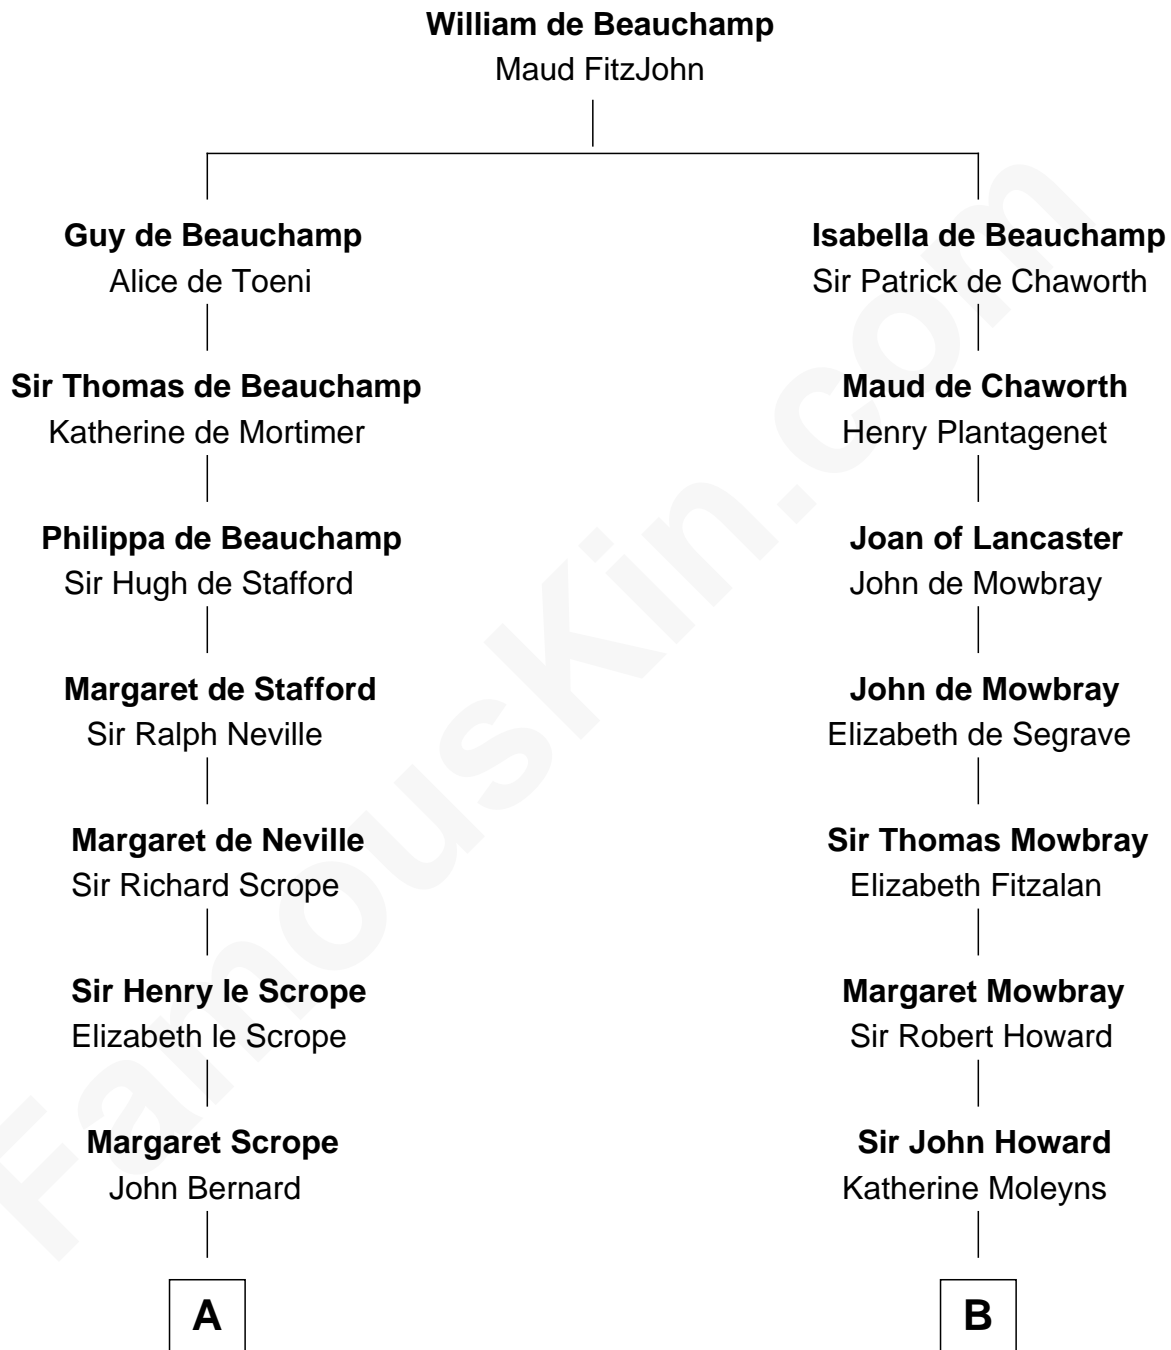

FamousKin.com

Relationship Chart of

Admiral Richard Byrd

Polar Explorer

19th cousin of

Francis Scott Key

Author of "The Star Spangled Banner"

C

Col. William Byrd
Jane Meriwether Rivers

Richard Evelyn Byrd
Eleanor Bolling Flood

Admiral Richard Byrd
Polar Explorer

D

Ann Arnold Ross
Frances Key

John Ross Key
Anne Phebe Penn Dagworthy Charlton

Francis Scott Key
Author of "The Star Spangled Banner"