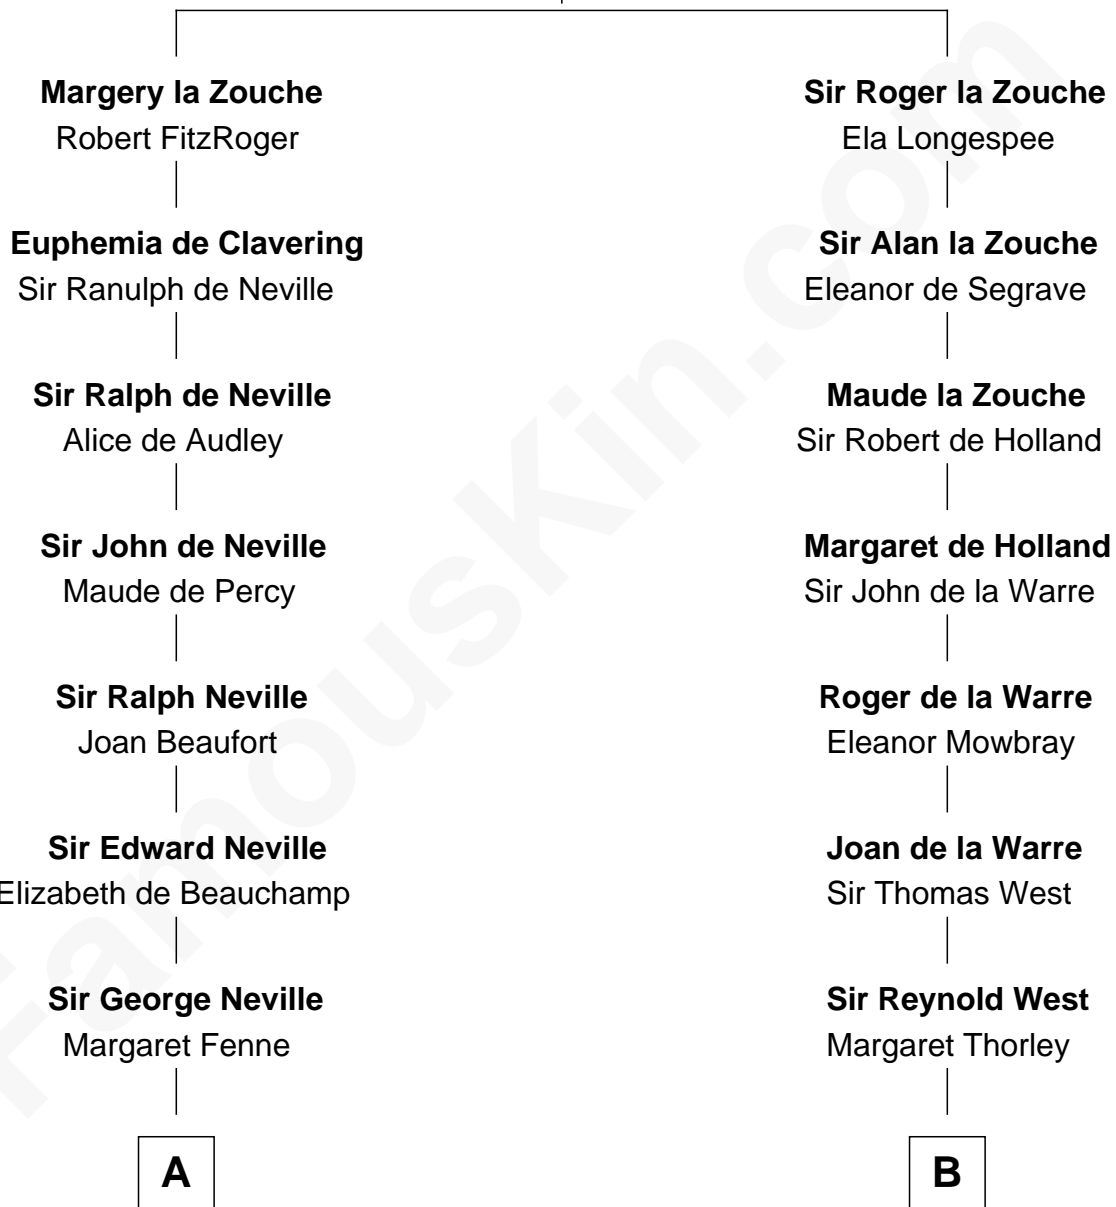

FamousKin.com
Relationship Chart of
Admiral Richard Byrd
Polar Explorer

20th cousin 1 time removed of

John D. Rockefeller
Founder of the Standard Oil Company

Alan la Zouche
 Ellen de Quincy

C

Richard Evelyn Byrd

Anne Harrison

Col. William Byrd
Jane Meriwether Rivers

Richard Evelyn Byrd
Eleanor Bolling Flood

Admiral Richard Byrd
Polar Explorer

D

Solomon Avery
Hannah Punderson

Miles Avery
Malinda Pixley

Lucy Avery
Godfrey Lewis Rockefeller

William Avery Rockefeller
Eliza Davison

John D. Rockefeller
Founder of the Standard Oil Company