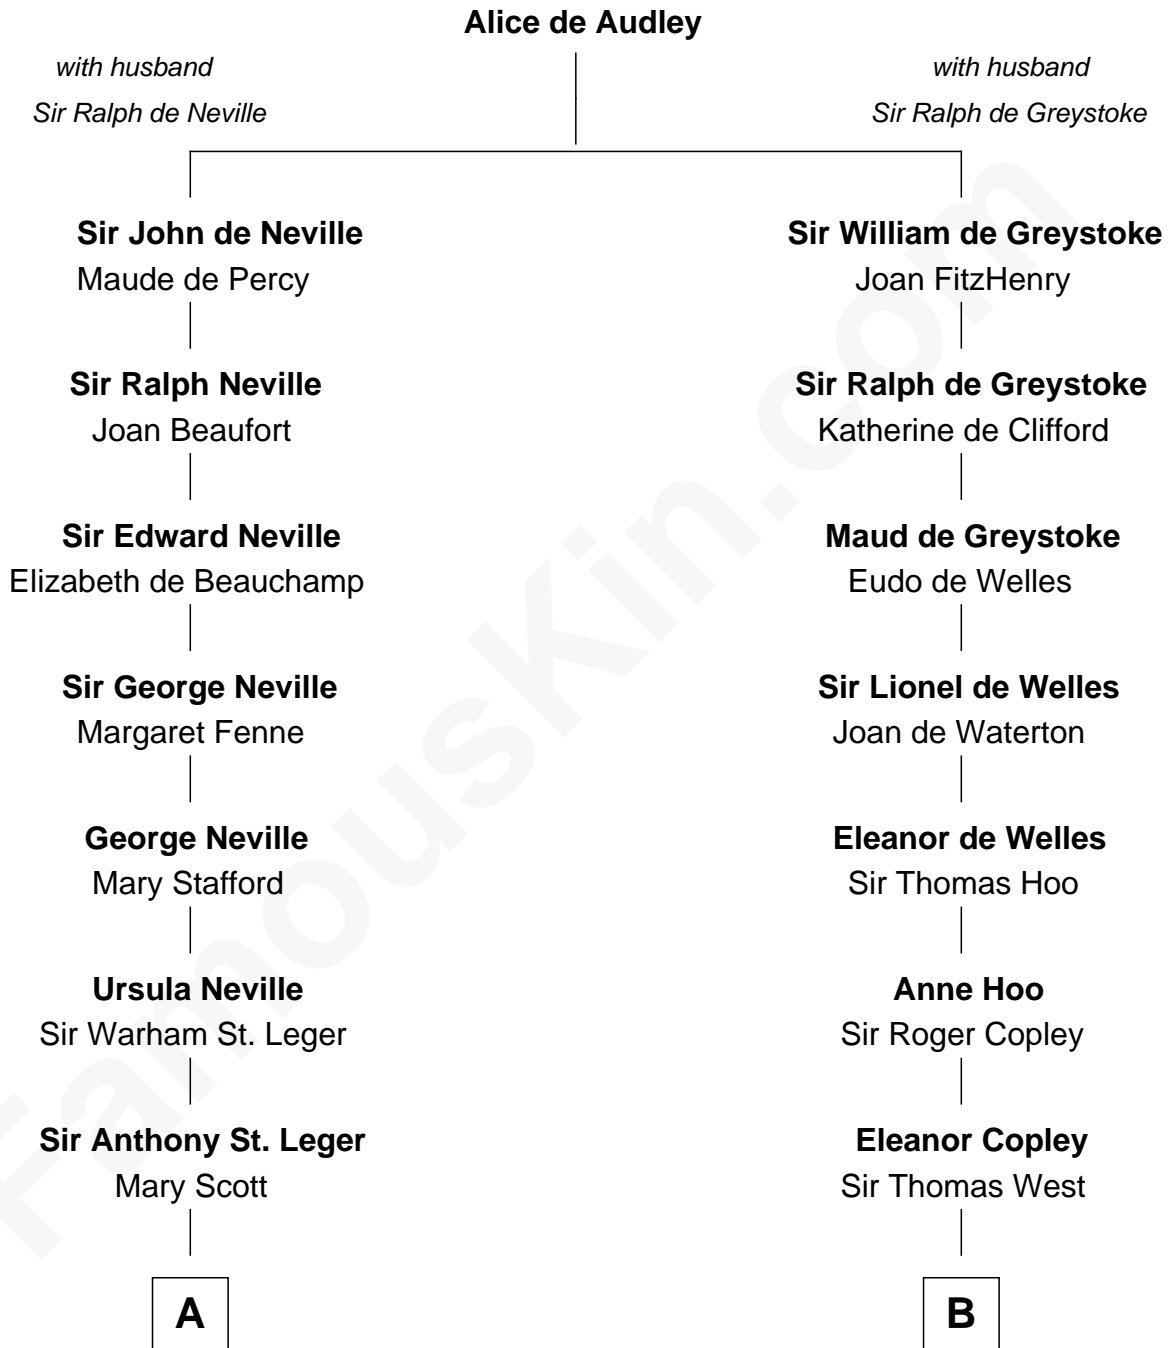

FamousKin.com
Relationship Chart of
Admiral Richard Byrd
Polar Explorer

17th cousin 2 times removed of

John D. Rockefeller
Founder of the Standard Oil Company

C

—
Lucy Avery

Godfrey Lewis Rockefeller

—
William Avery Rockefeller

Eliza Davison

—
John D. Rockefeller

Founder of the Standard Oil Company

FamousKin.com