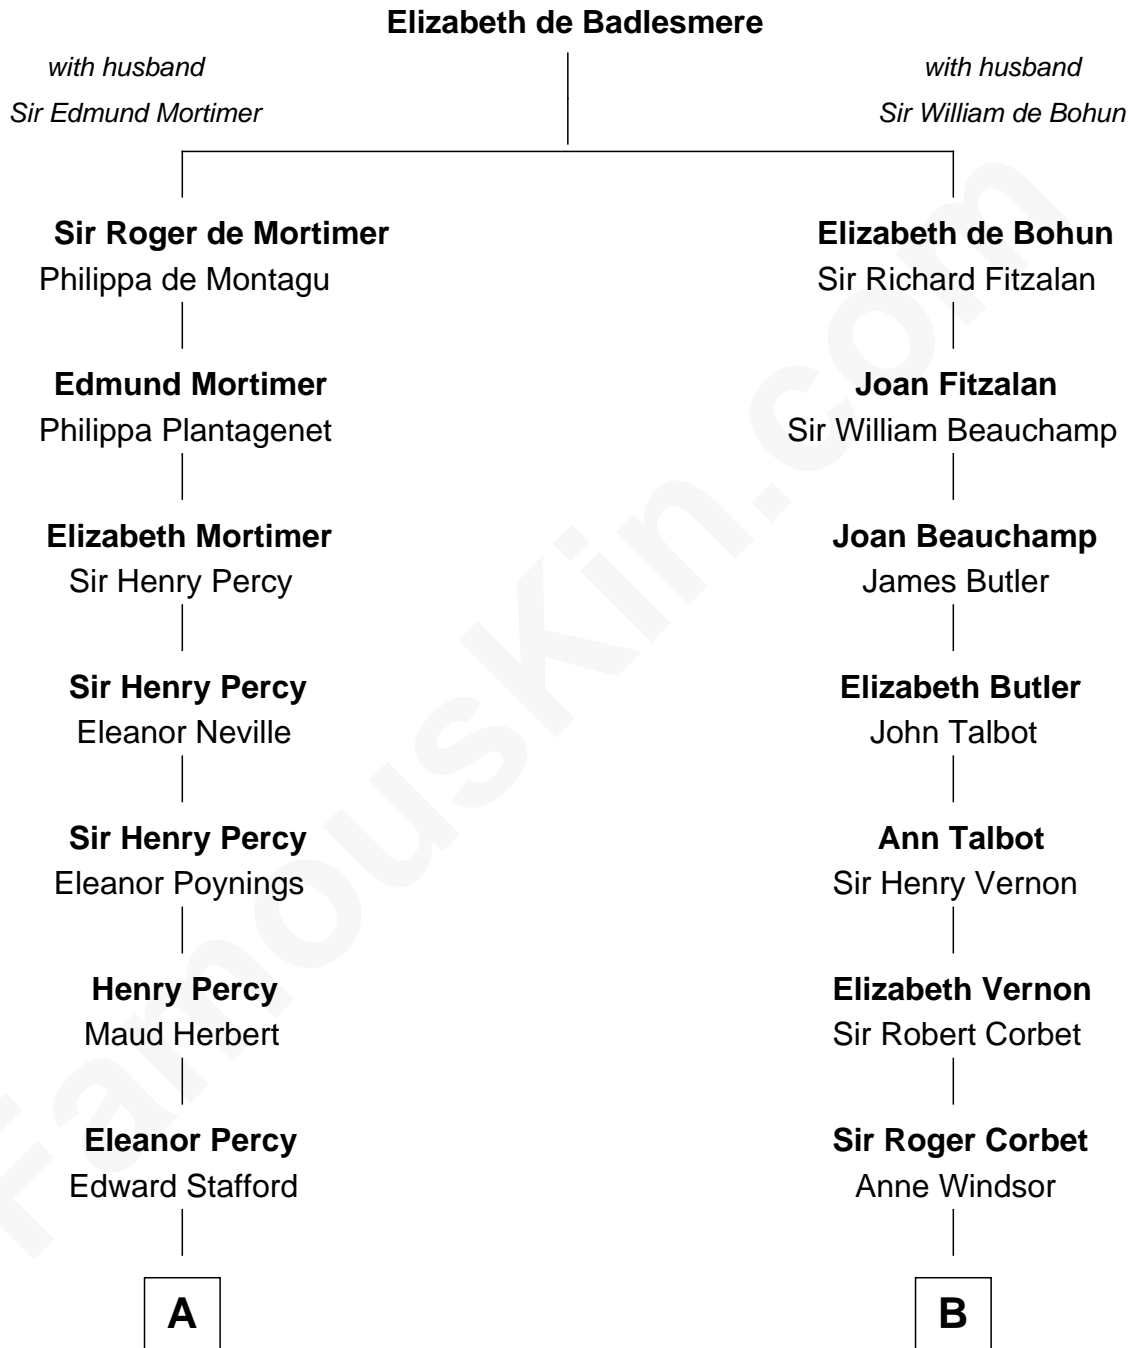

FamousKin.com
Relationship Chart of
Admiral Richard Byrd
Polar Explorer

18th cousin 2 times removed of

John D. Rockefeller
Founder of the Standard Oil Company

C

Richard Evelyn Byrd

Anne Harrison

Col. William Byrd
Jane Meriwether Rivers

Richard Evelyn Byrd
Eleanor Bolling Flood

Admiral Richard Byrd
Polar Explorer

D

William Avery Rockefeller

Eliza Davison

John D. Rockefeller
Founder of the Standard Oil Company

FamousKin.com