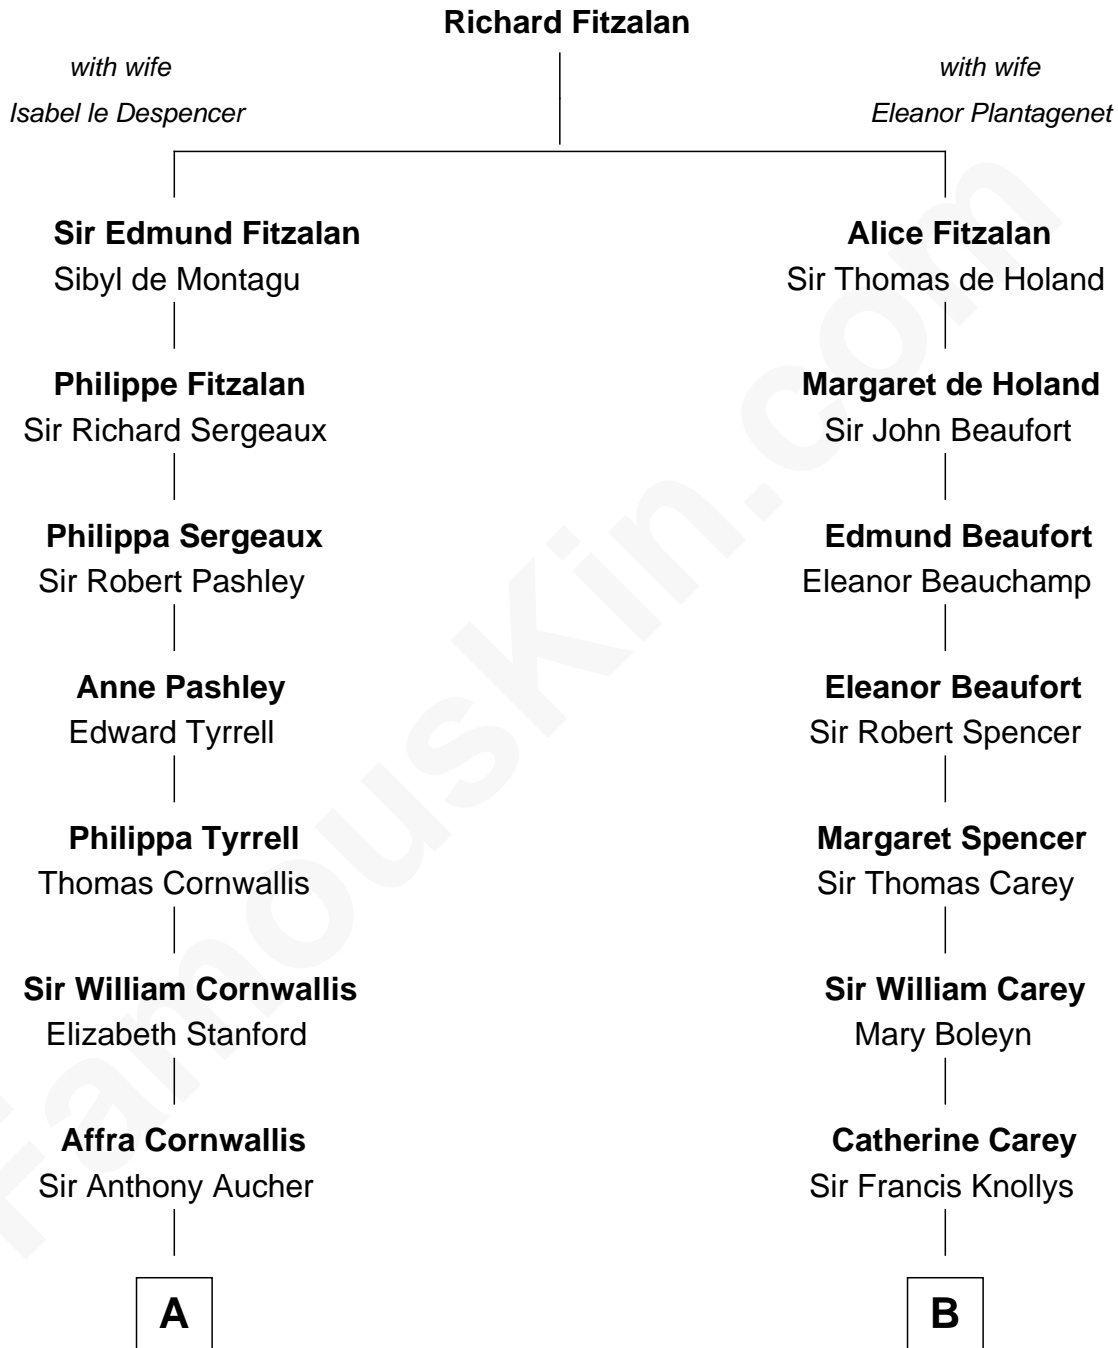

FamousKin.com
Relationship Chart of
Admiral Richard Byrd
Polar Explorer

17th cousin 4 times removed of

John D. Rockefeller
Founder of the Standard Oil Company

C

Eliza Bolling West
Dr. Joel Walker Flood

Col. Henry De La Warr Flood
Mary Elizabeth Trent

Joel Walker Flood
Ella Faulkner

Eleanor Bolling Flood
Richard Evelyn Byrd

Admiral Richard Byrd
Polar Explorer

FamousKin.com