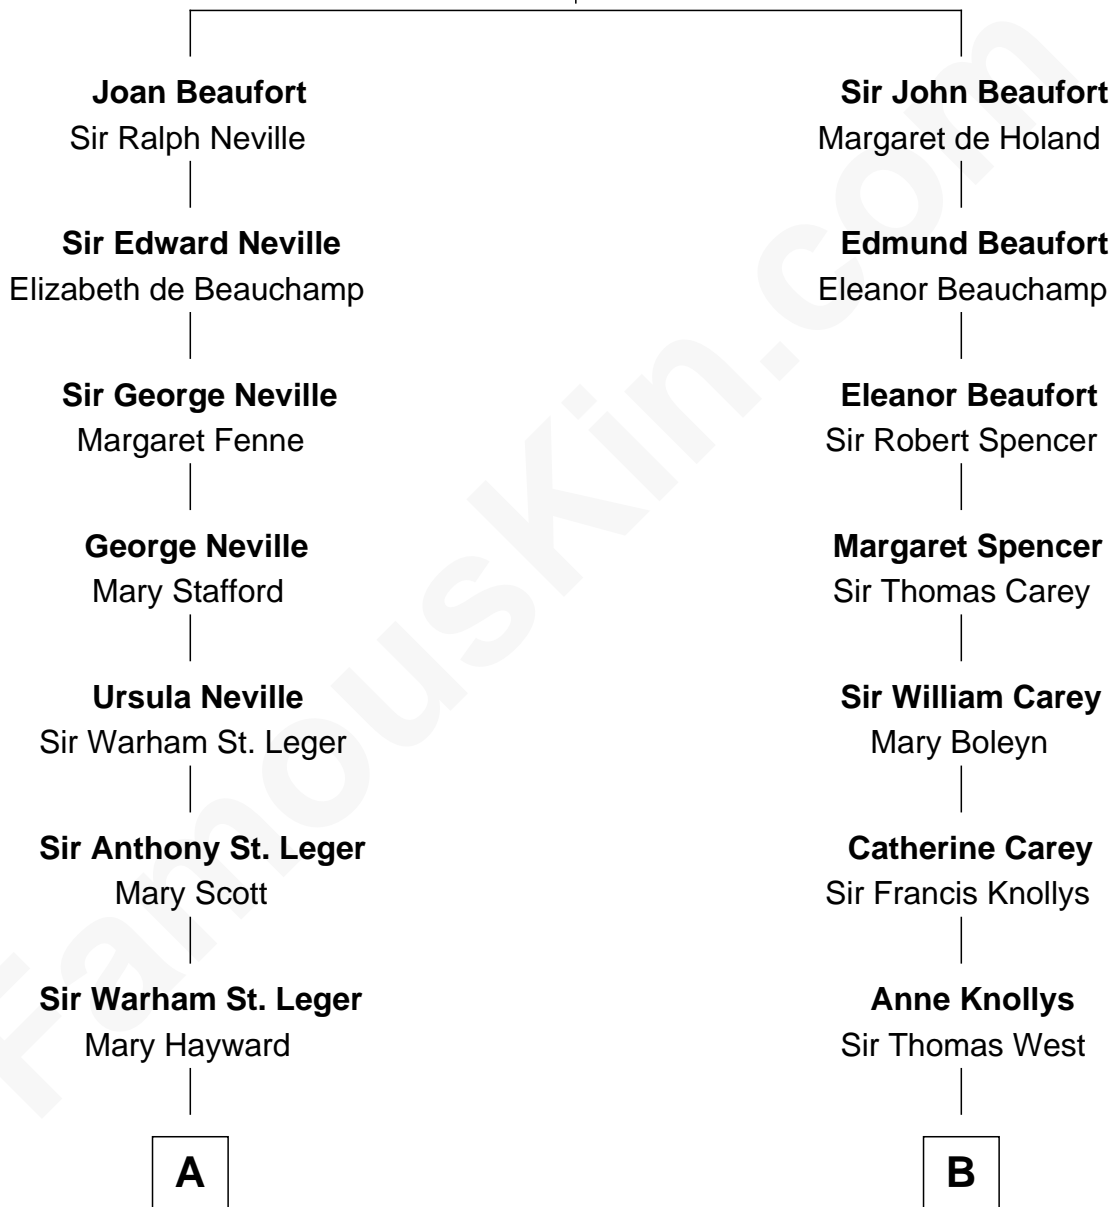

FamousKin.com
Relationship Chart of
Admiral Richard Byrd
Polar Explorer

16th cousin 2 times removed of

Nelson Rockefeller
41st U.S. Vice-President

John of Gaunt
 Katherine Roet

C

John Davison Rockefeller

Abby Greene Aldrich

Nelson Rockefeller

41st U.S. Vice-President

FamousKin.com