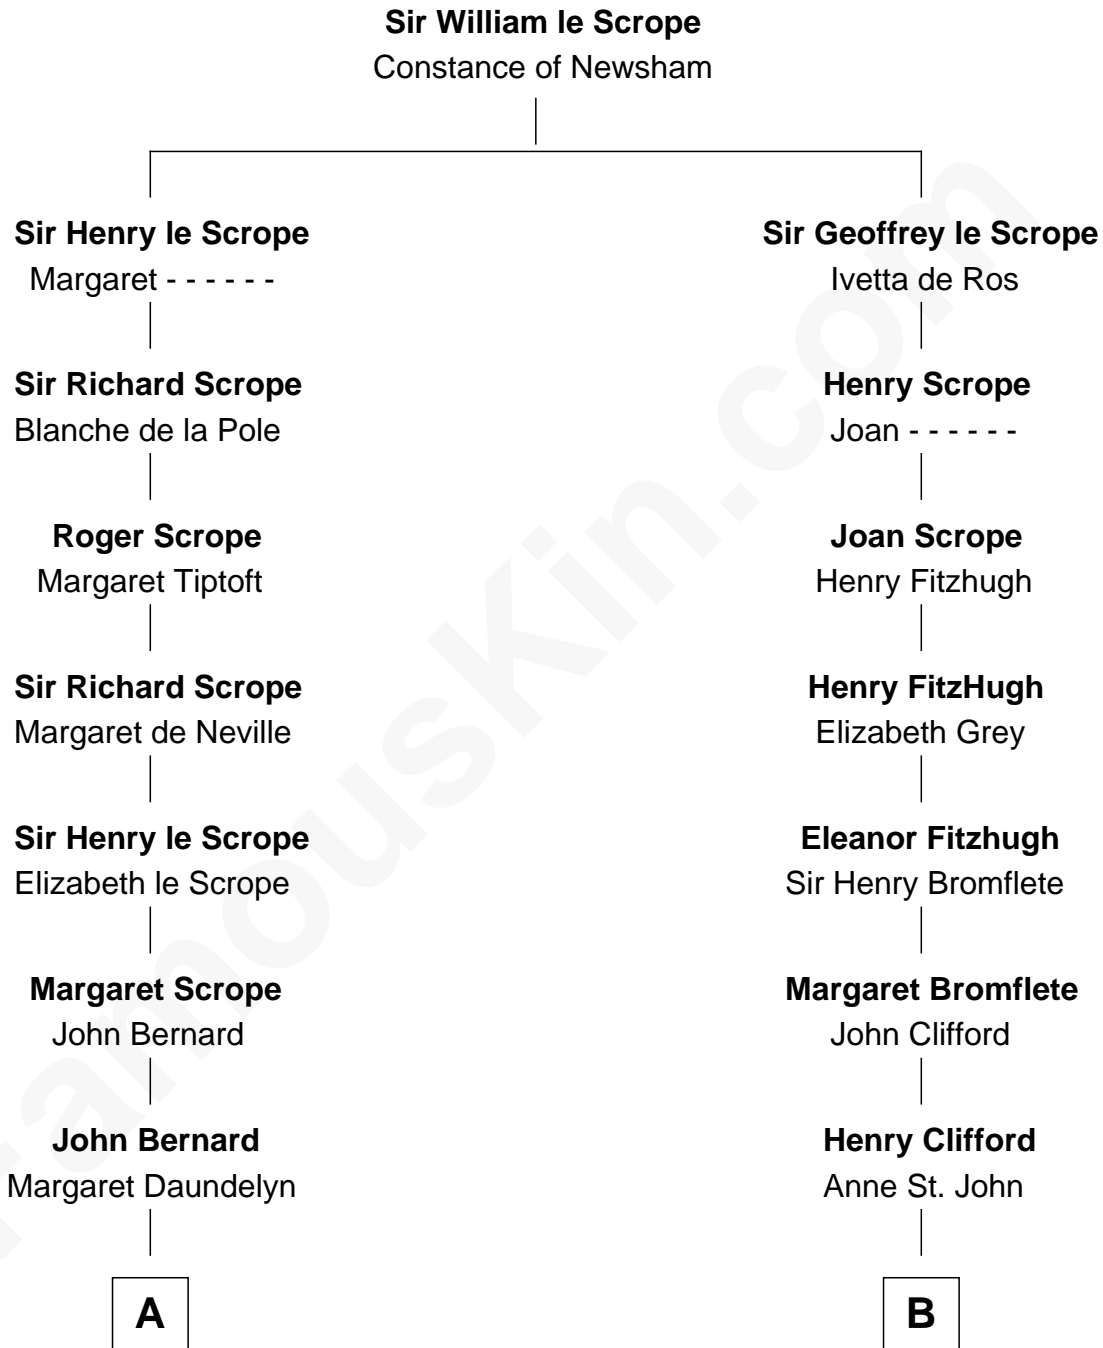

**FamousKin.com**  
**Relationship Chart of**  
**Admiral Richard Byrd**  
*Polar Explorer*

18th cousin 3 times removed of

**Camilla Parker Bowles**  
*Queen Consort of the United Kingdom*

**C**

**Richard Evelyn Byrd**  
Eleanor Bolling Flood

**Admiral Richard Byrd**  
*Polar Explorer*

**D**

**William Coutts Keppel**  
Sophia Mary McNab

**George Keppel**  
Alice Frederica Edmonstone

**Sonia Rosemary Keppel**  
Roland Calvert Cubitt

**Rosalind Maud Cubitt**  
Bruce Middleton Hope Shand