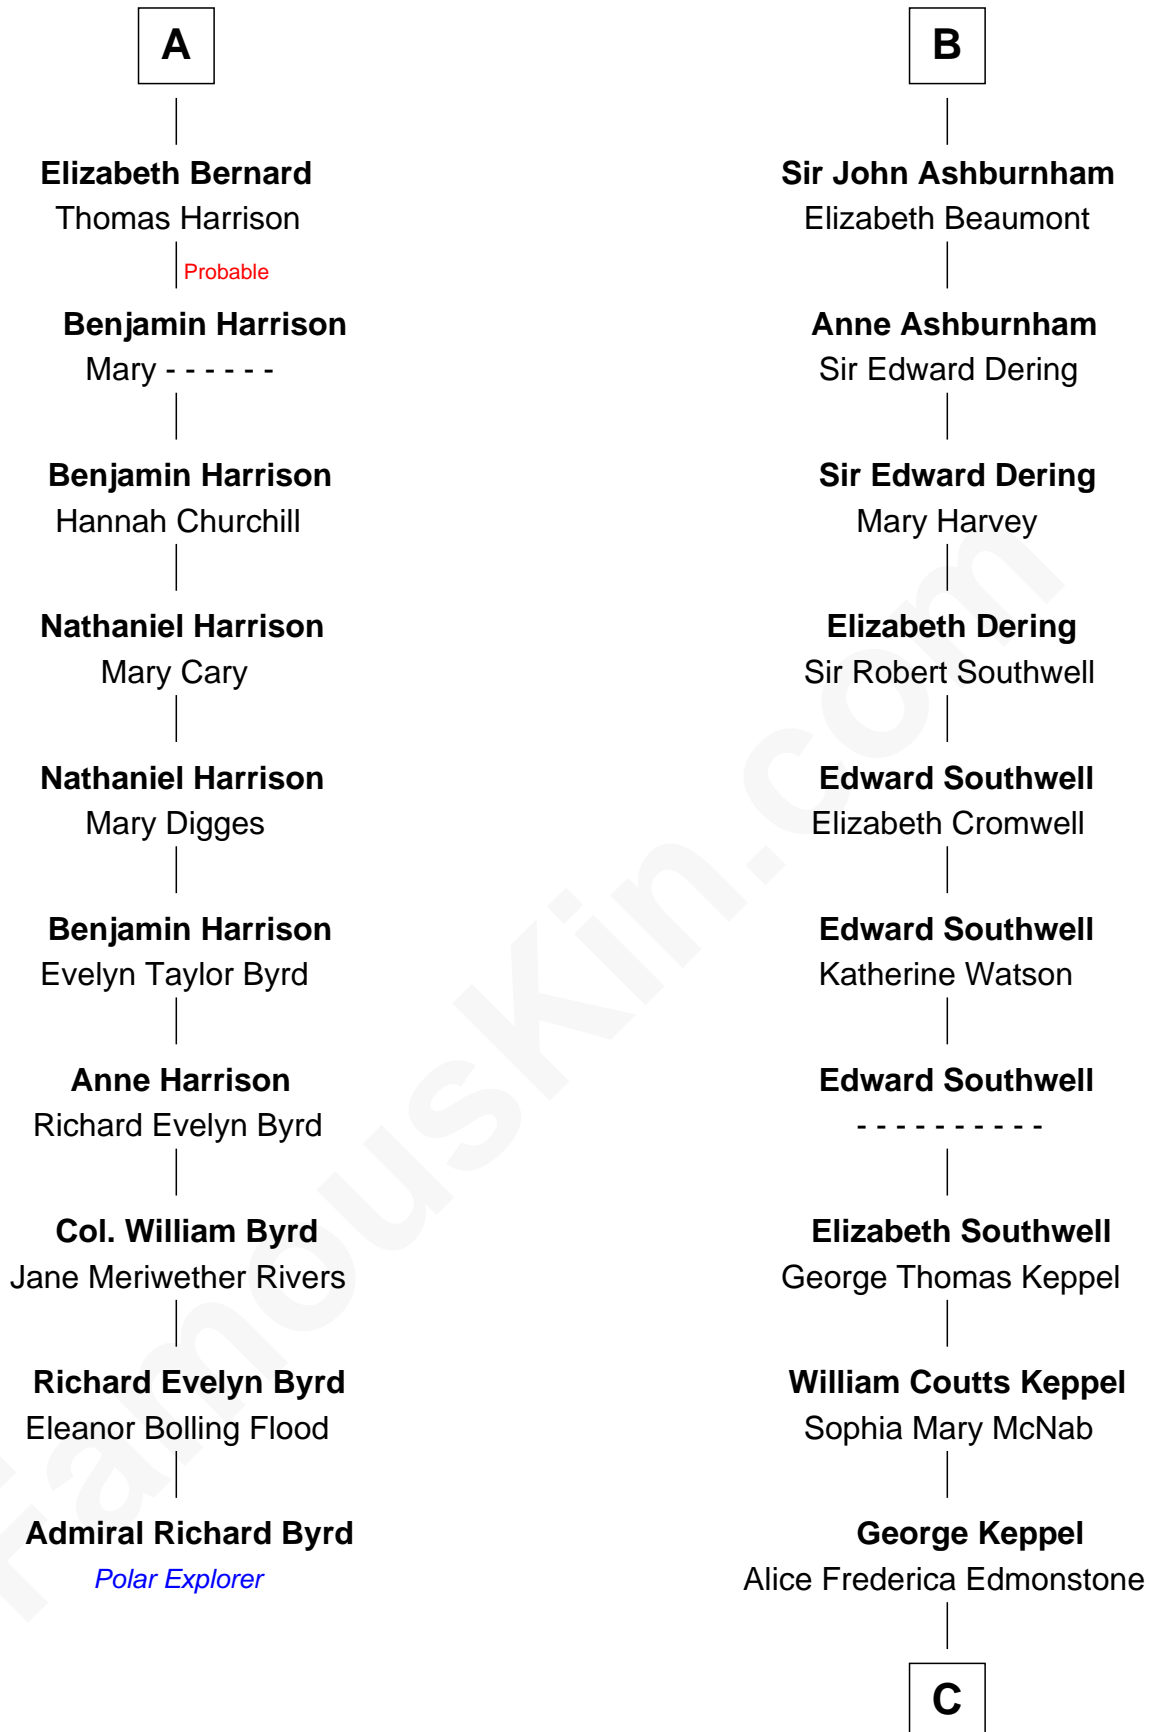

FamousKin.com
Relationship Chart of
Admiral Richard Byrd
Polar Explorer

16th cousin 3 times removed of
Camilla Parker Bowles
Queen Consort of the United Kingdom

C

Sonia Rosemary Keppel
Roland Calvert Cubitt