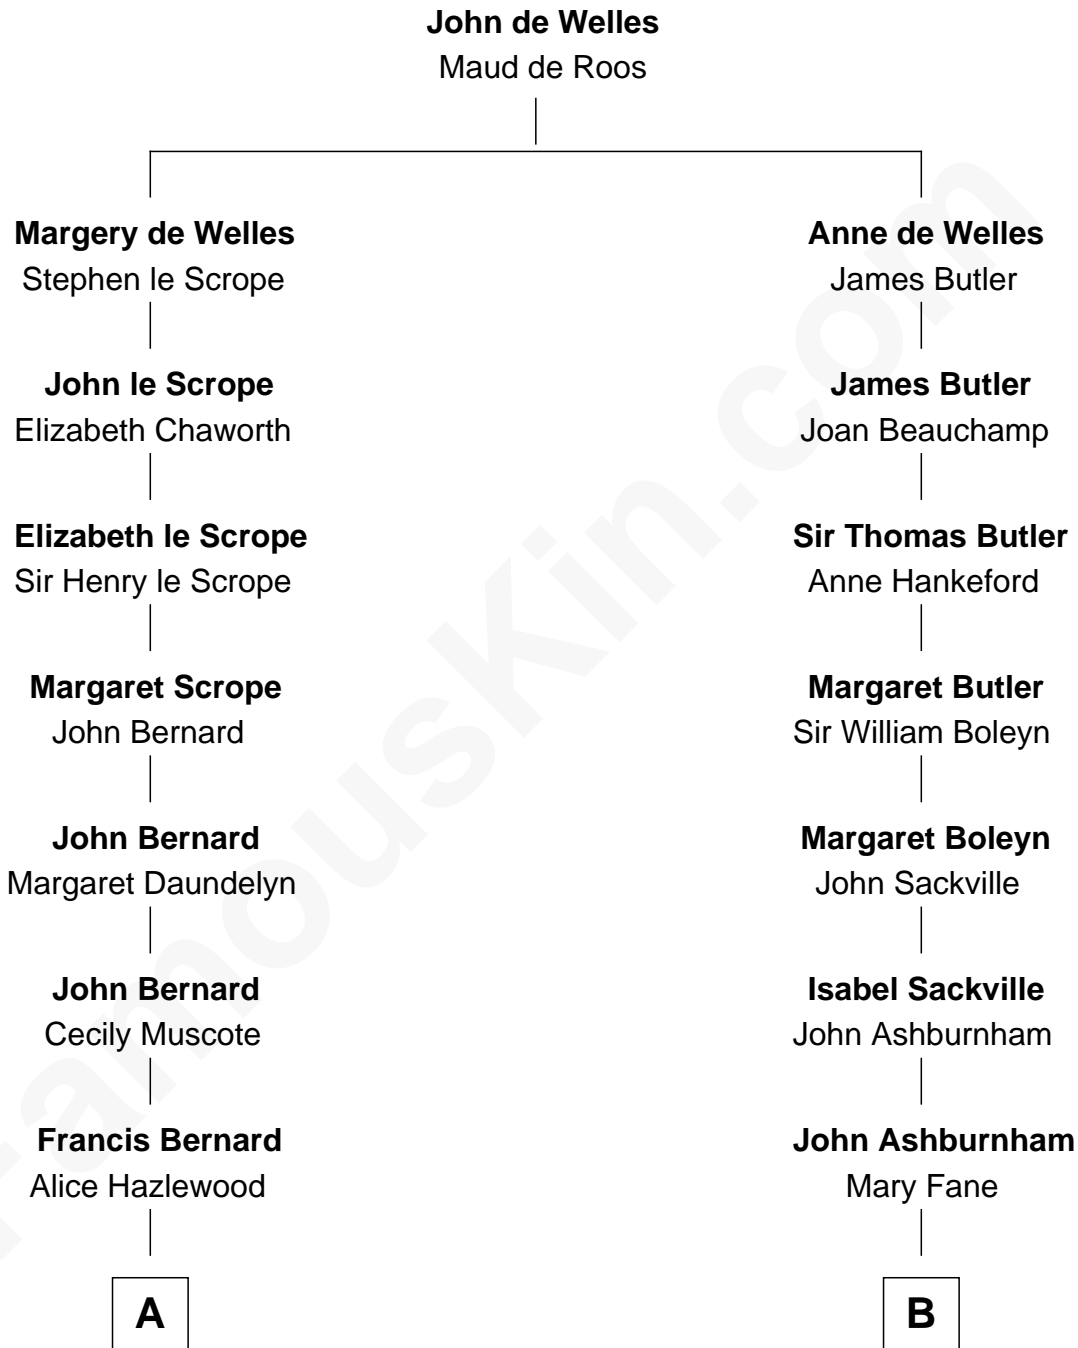

FamousKin.com
Relationship Chart of
Admiral Richard Byrd
Polar Explorer

16th cousin 3 times removed of
Camilla Parker Bowles
Queen Consort of the United Kingdom

C

Sonia Rosemary Keppel
Roland Calvert Cubitt

Rosalind Maud Cubitt
Bruce Middleton Hope Shand

Camilla Parker Bowles
Queen Consort