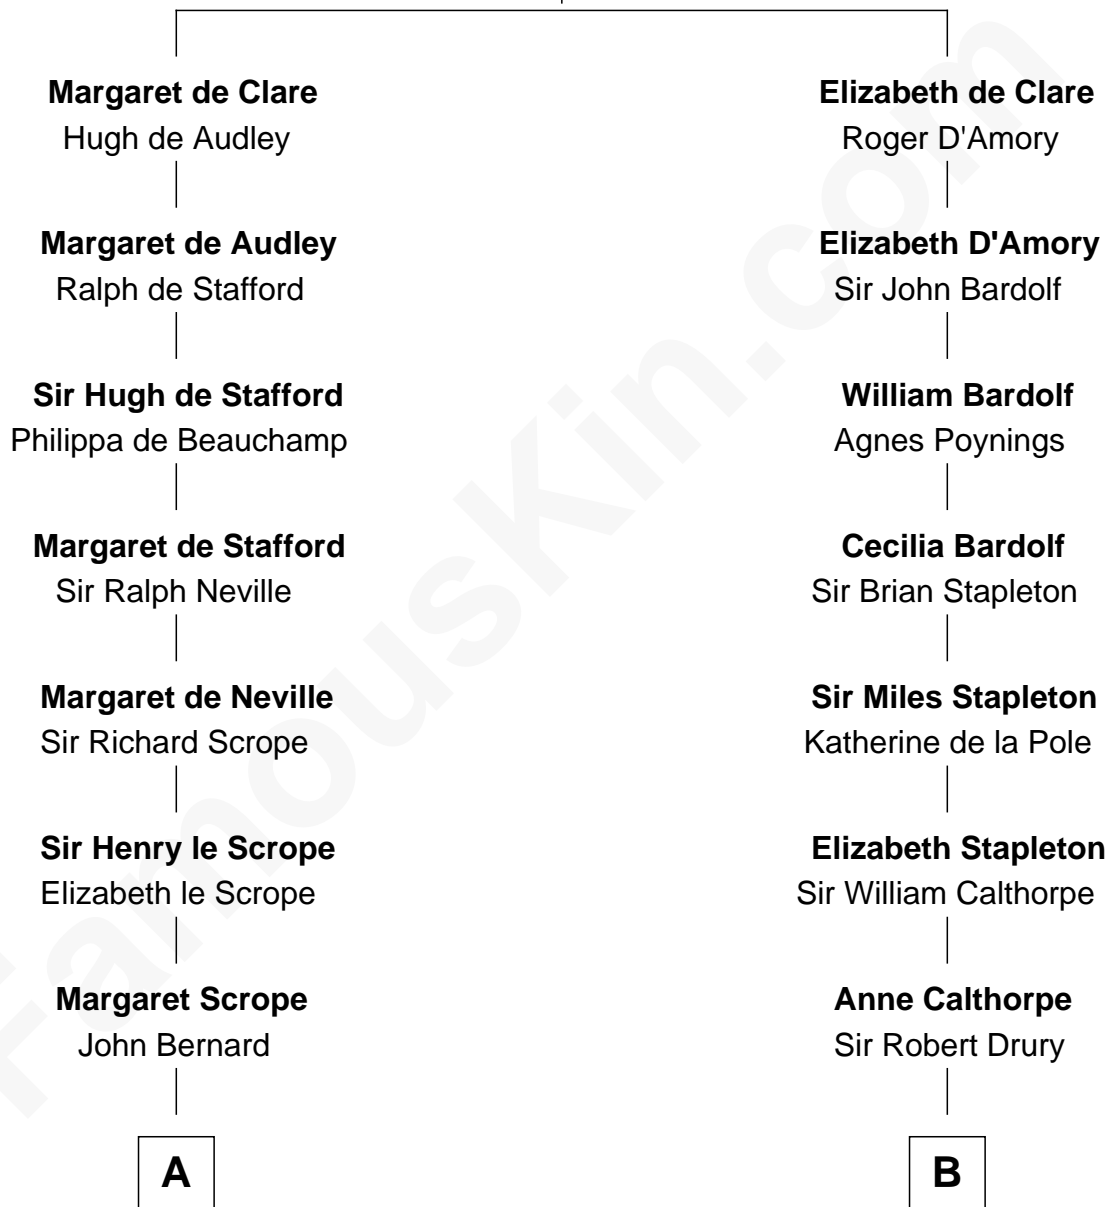

FamousKin.com
Relationship Chart of
Admiral Richard Byrd
Polar Explorer

19th cousin 1 time removed of
Vachel Lindsay
American Poet

Sir Gilbert de Clare
 Joan of Acre

C

Col. William Byrd
Jane Meriwether Rivers

Richard Evelyn Byrd
Eleanor Bolling Flood

Admiral Richard Byrd
Polar Explorer

D

Vachel Lindsay
Mary Anna Quisenberry

Nicholas Lindsay
Martha Ann Cane

Vachel Thomas Lindsay
Katherine Frazee

Vachel Lindsay
American Poet