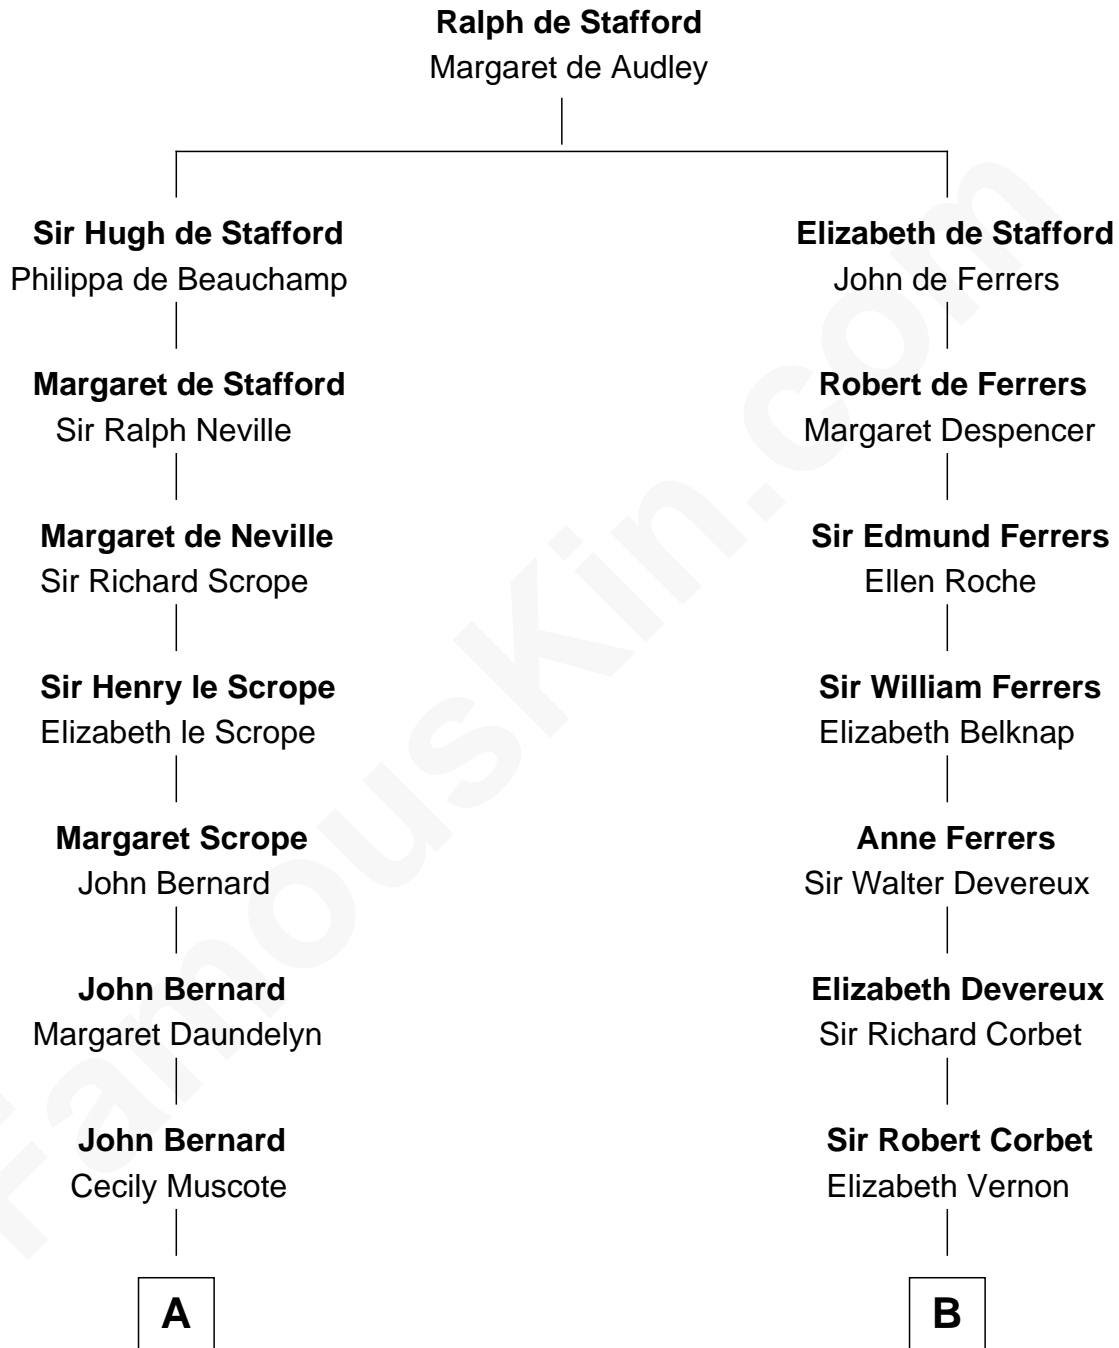

FamousKin.com
Relationship Chart of
Admiral Richard Byrd
Polar Explorer

17th cousin 1 time removed of
Grover Cleveland
22nd and 24th U.S. President

FamousKin.com