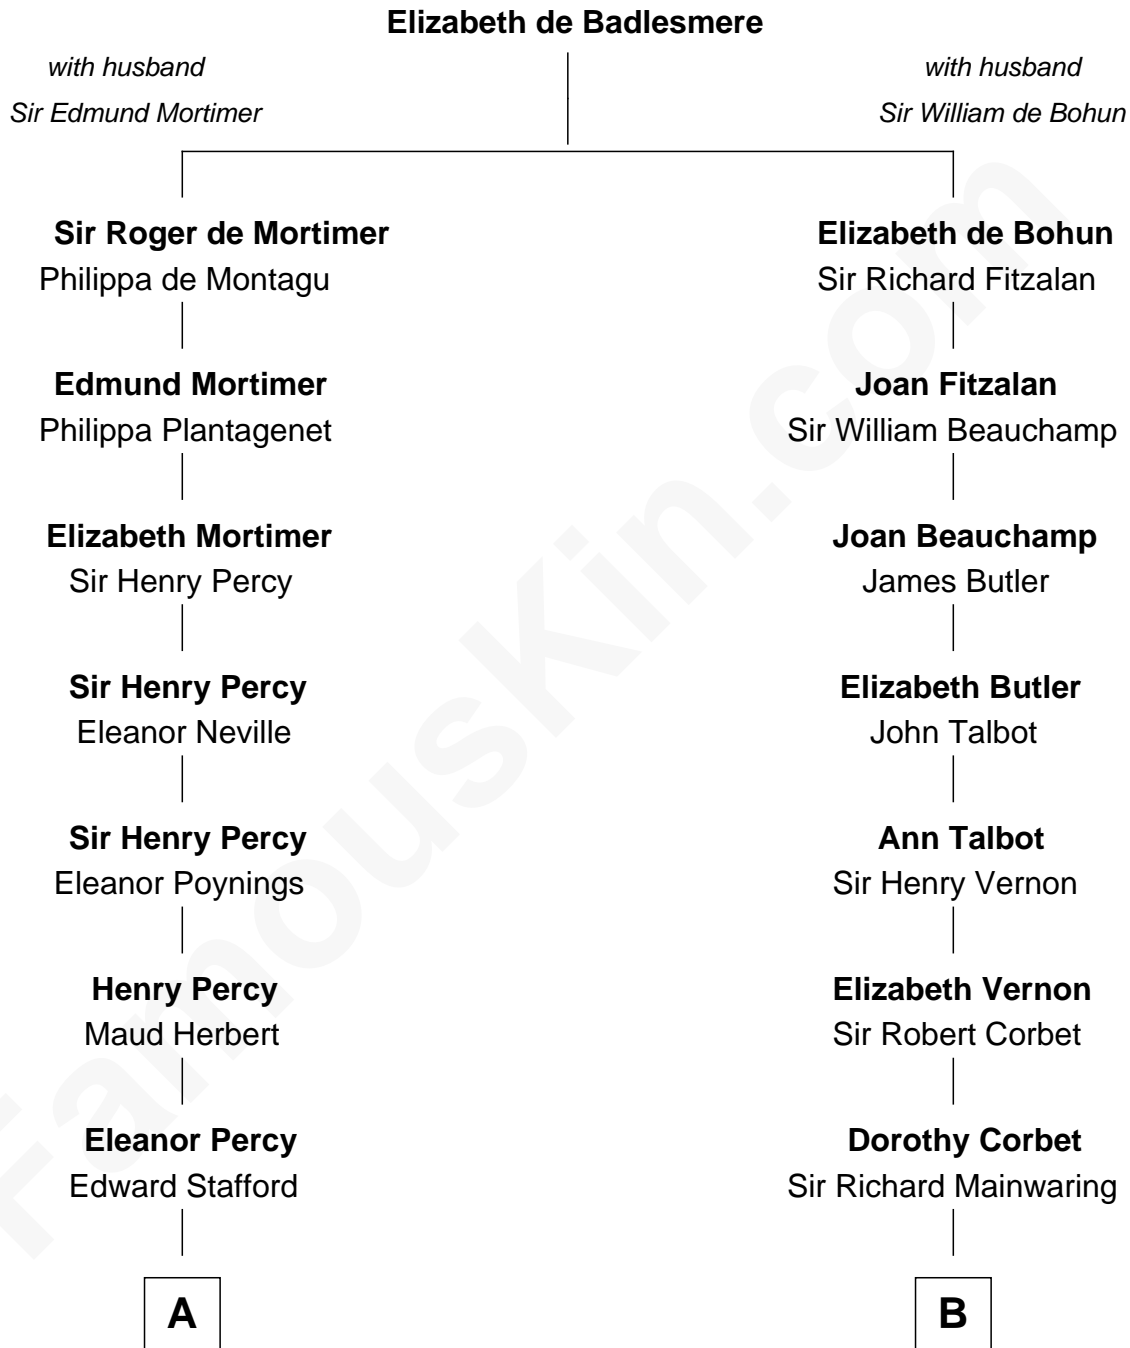

FamousKin.com
Relationship Chart of
Admiral Richard Byrd
Polar Explorer

17th cousin 3 times removed of
Grover Cleveland
22nd and 24th U.S. President

C

Richard Evelyn Byrd

Anne Harrison

Col. William Byrd

Jane Meriwether Rivers

Richard Evelyn Byrd

Eleanor Bolling Flood

Admiral Richard Byrd

Polar Explorer

FamousKin.com